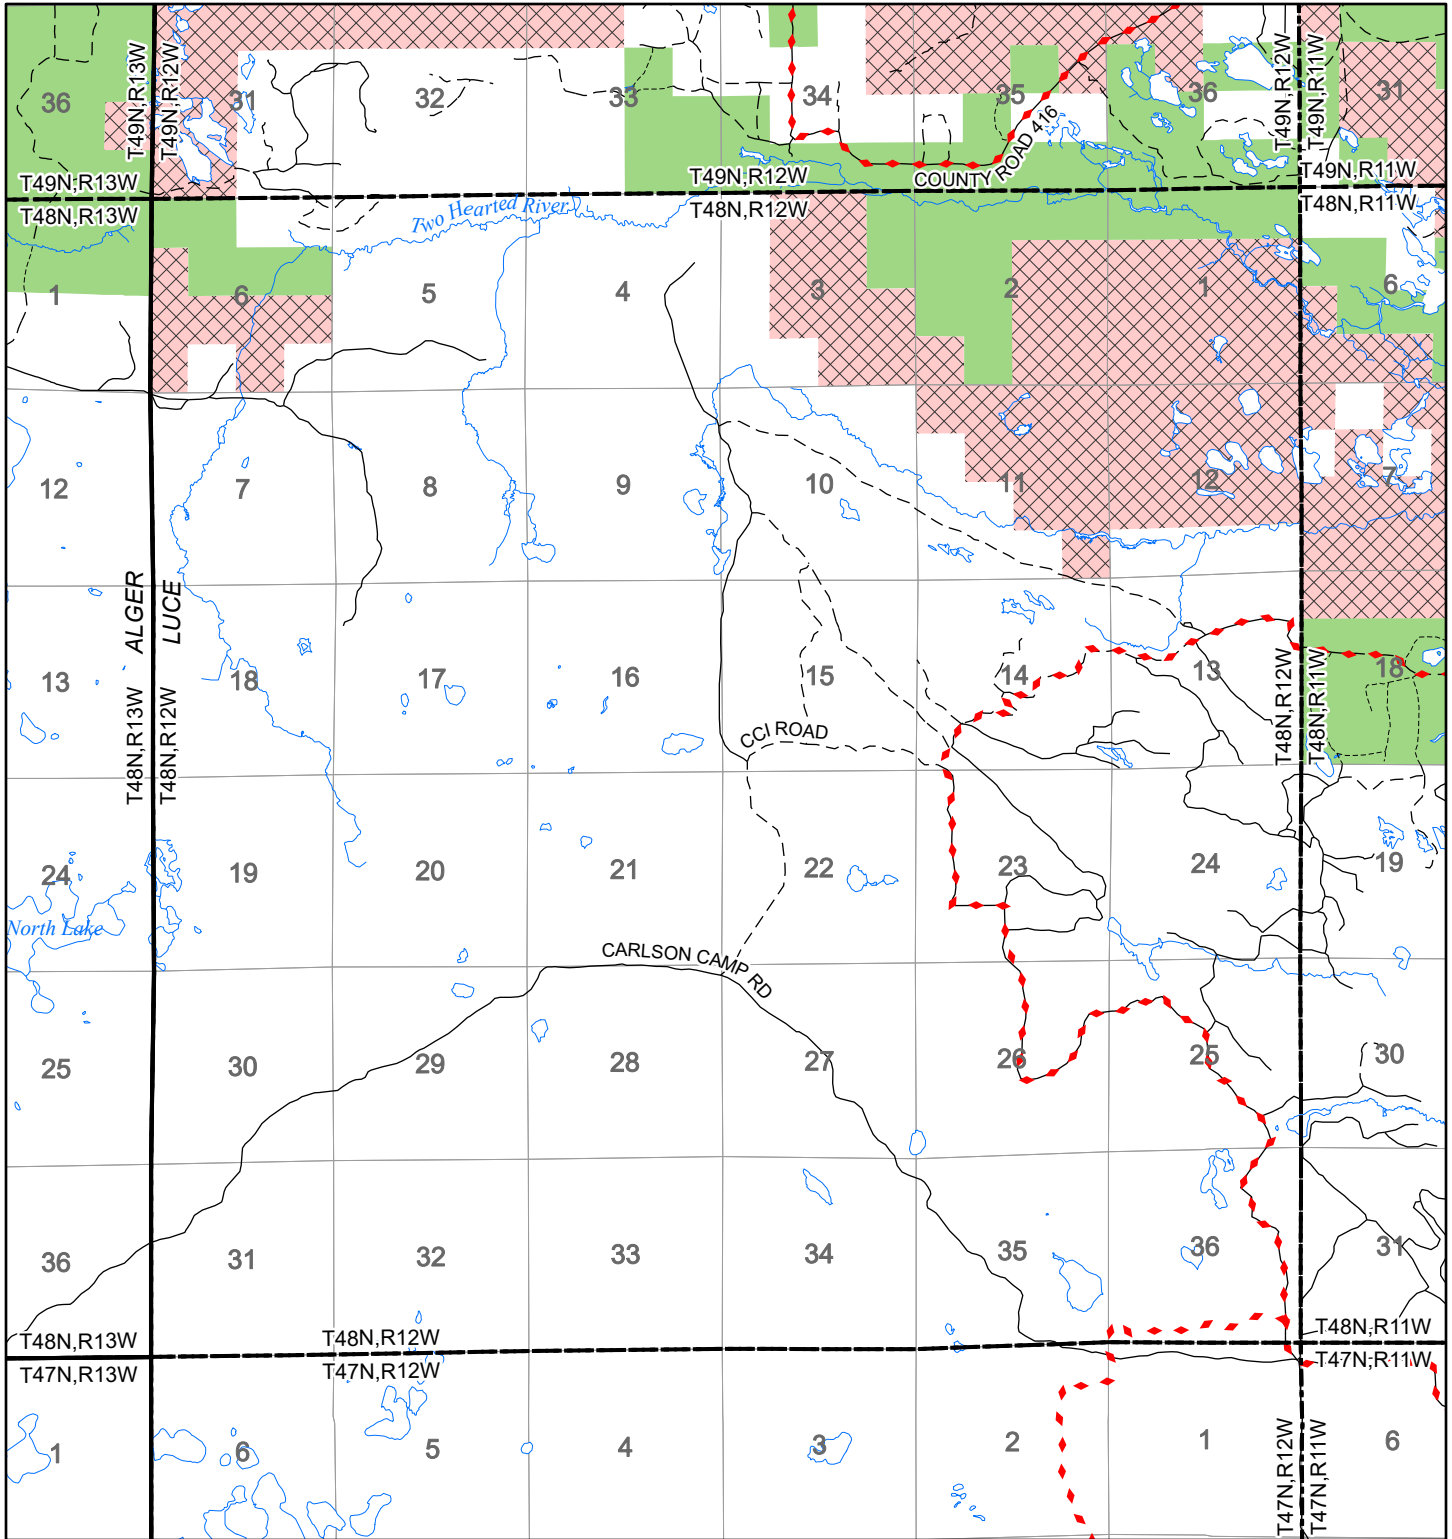

# 2022 Fuelwood Collection Map

## T48N,R12W

### LUCE CO.

- Open to Fuelwood Collection
- Open (Recently Closed Timber Sale)
- State land closed to fuelwood collection
- Snowmobile trail

Effective: April 1, 2022