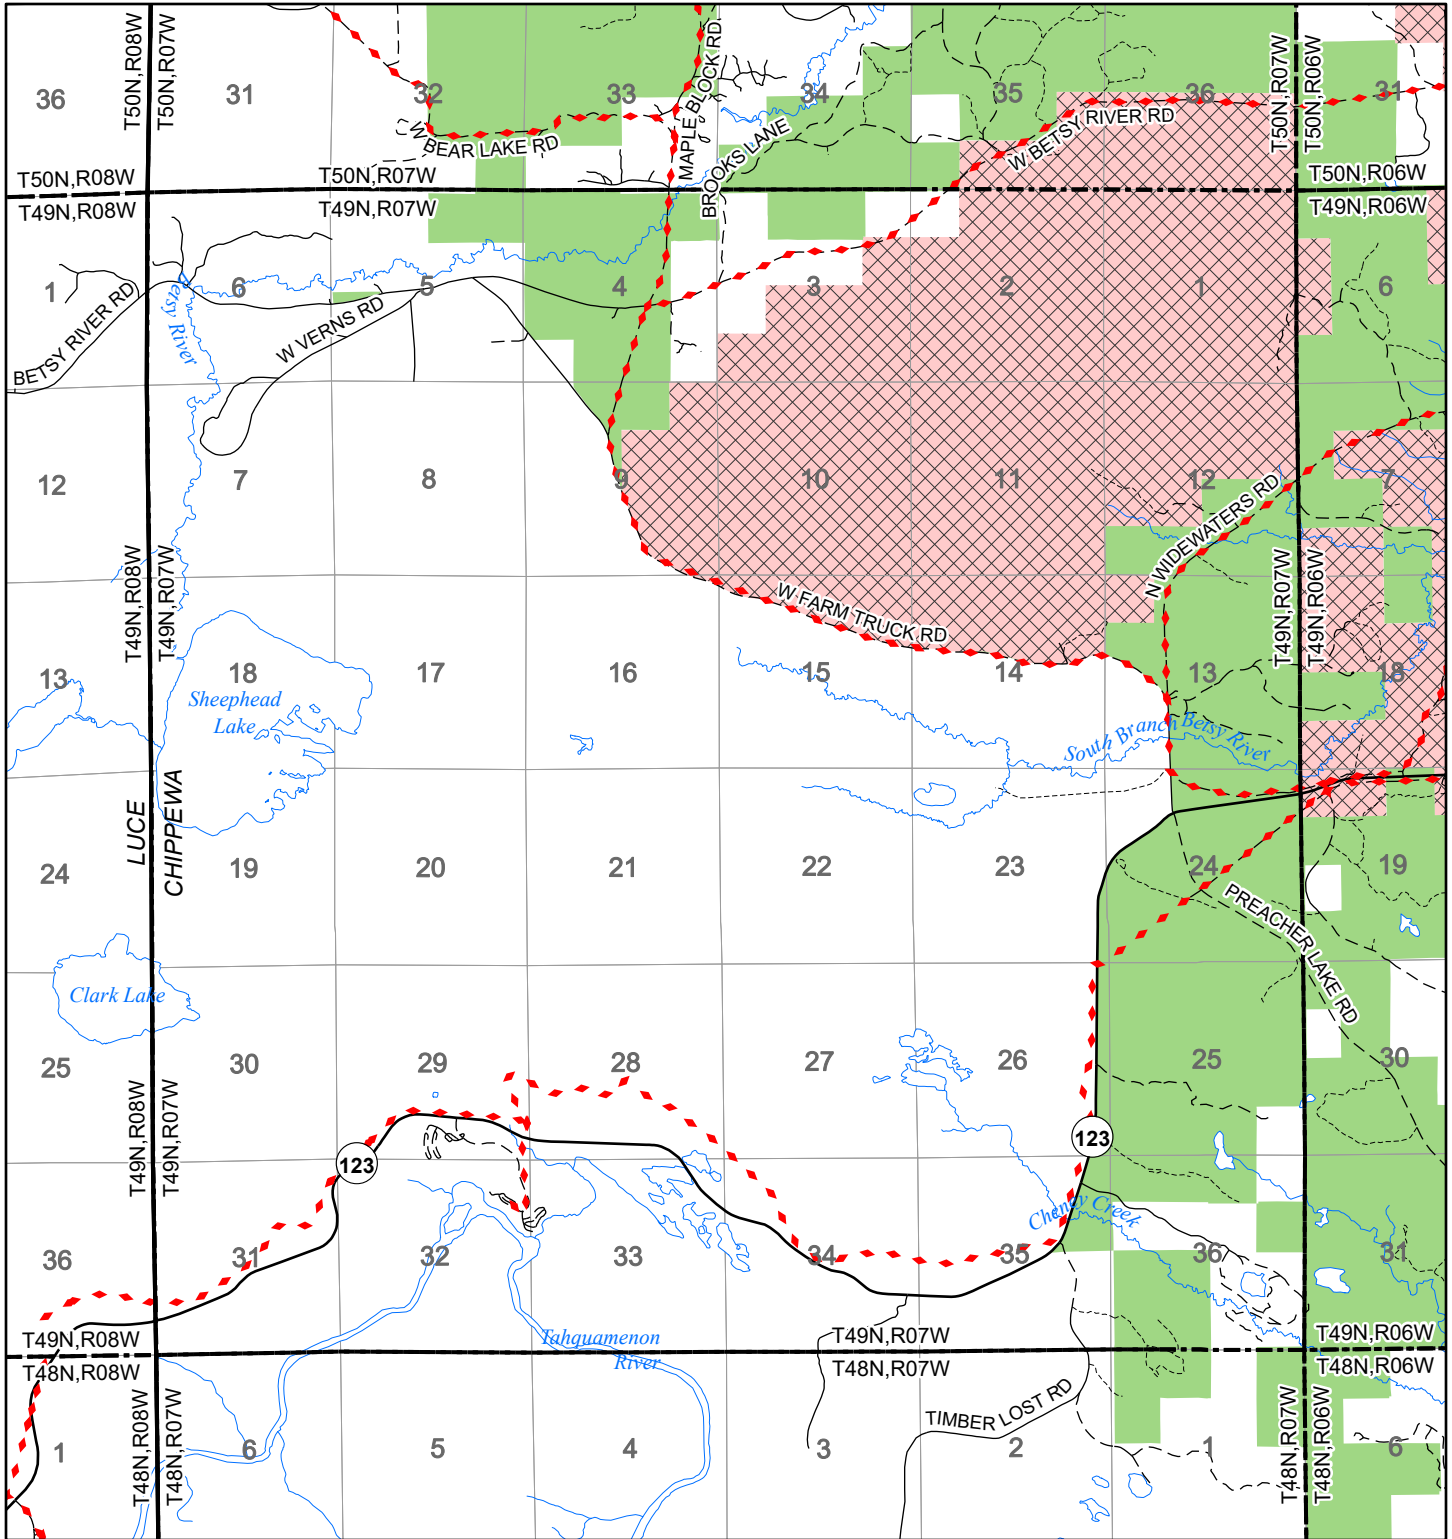

2022 Fuelwood Collection Map

T49N,R07W

CHIPPEWA CO.

- Open to Fuelwood Collection
- Open (Recently Closed Timber Sale)
- State land closed to fuelwood collection
- Snowmobile trail

Effective: April 1, 2022