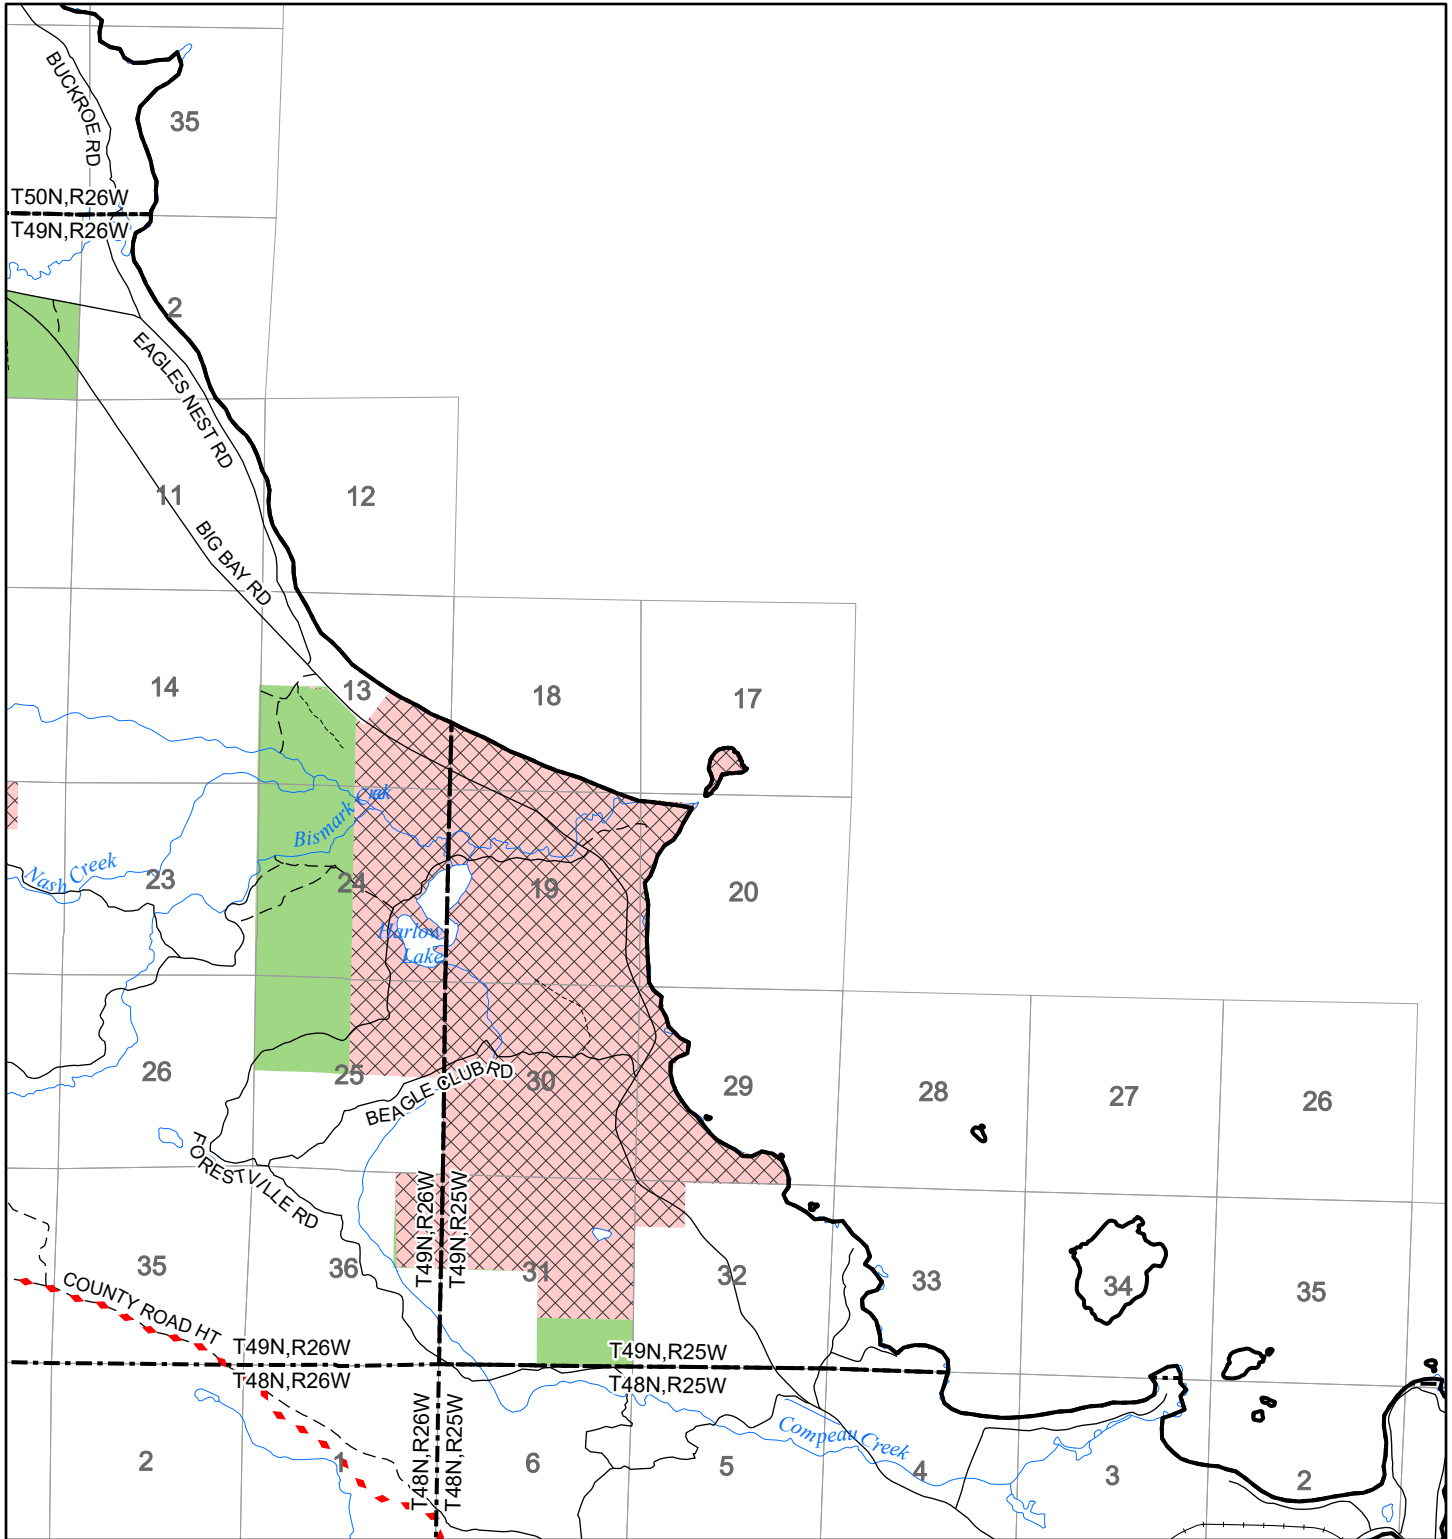

2022 Fuelwood Collection Map

T49N,225W

MARQUETTE CO.

- Open to Fuelwood Collection
- Open (Recently Closed Timber Sale)
- State land closed to fuelwood collection
- Snowmobile trail

Effective: April 1, 2022