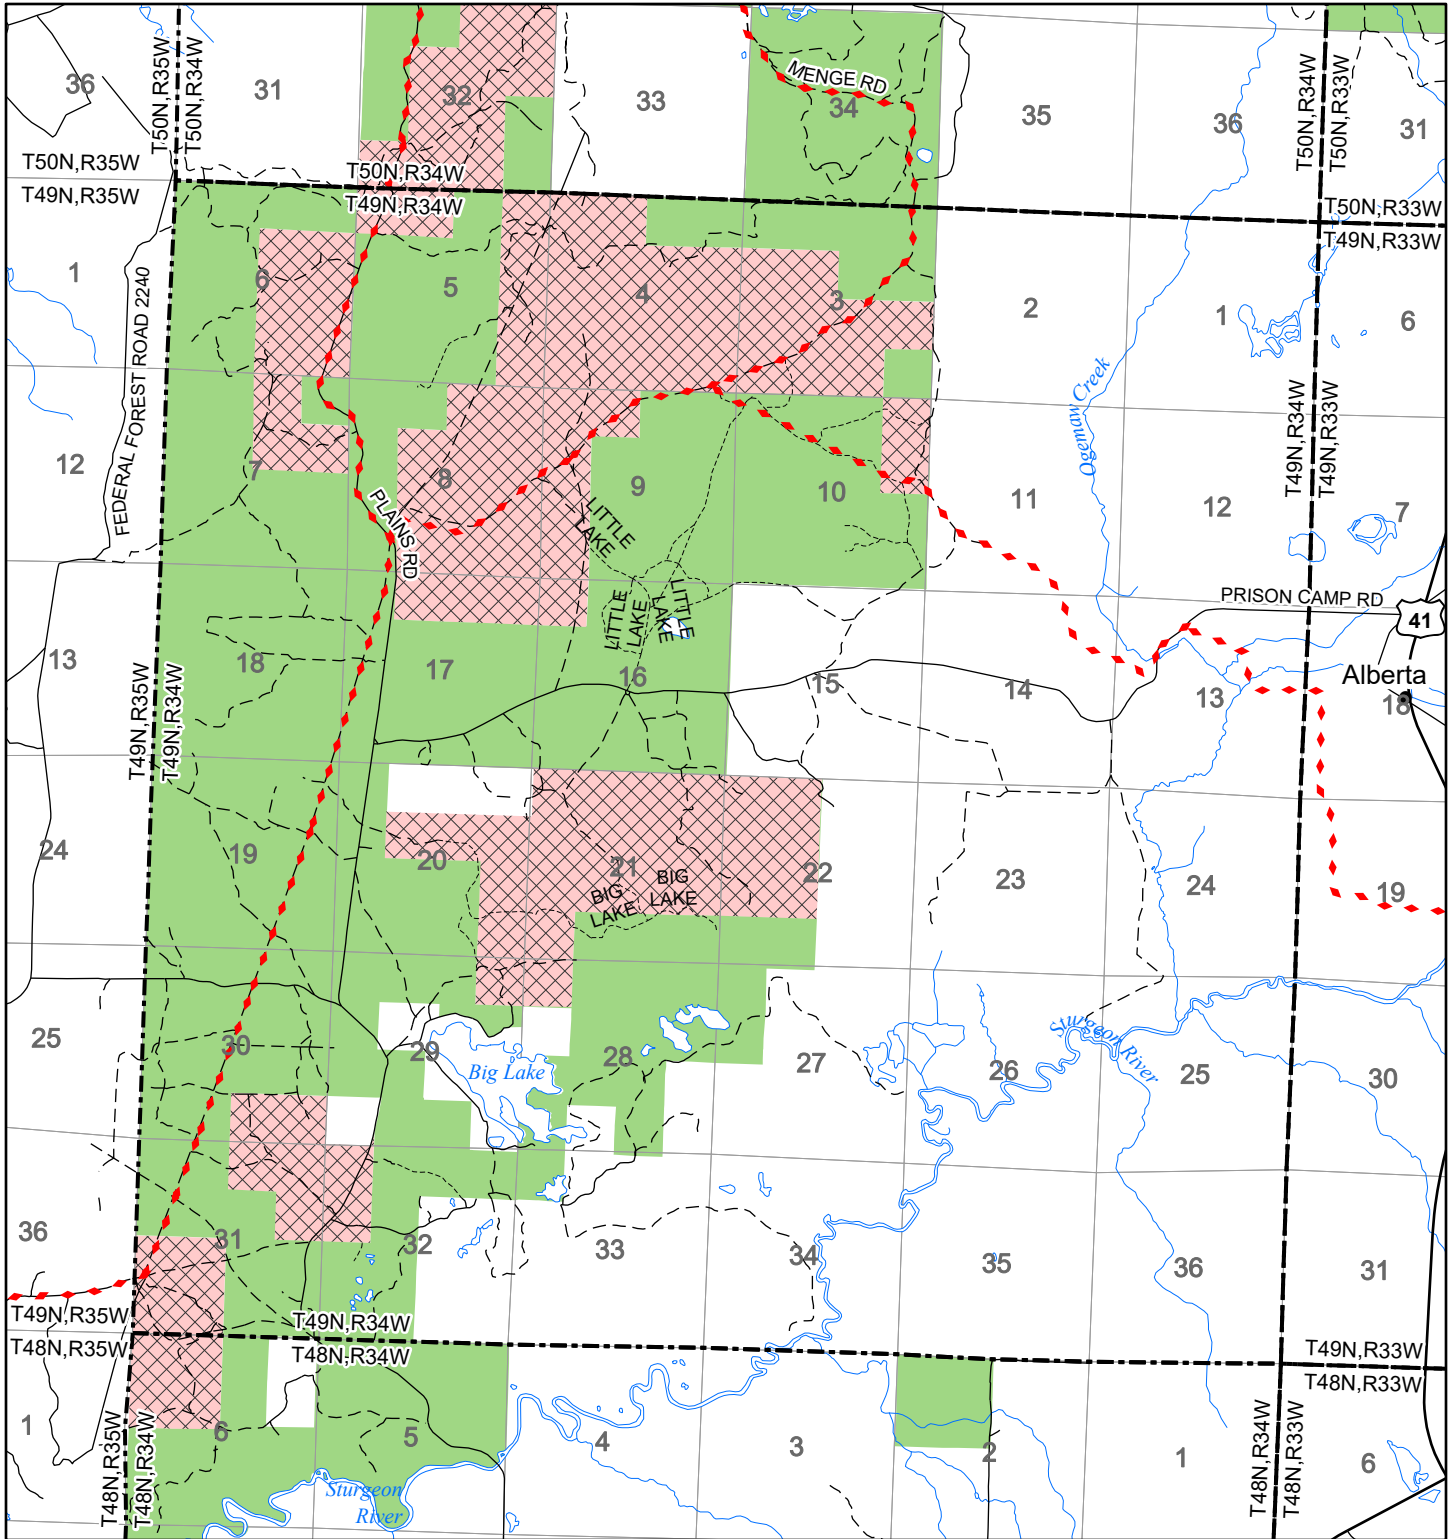

2022 Fuelwood Collection Map

T49N,R34W

BARAGA CO.

- Open to Fuelwood Collection
- Open (Recently Closed Timber Sale)
- State land closed to fuelwood collection
- Snowmobile trail

Effective: April 1, 2022