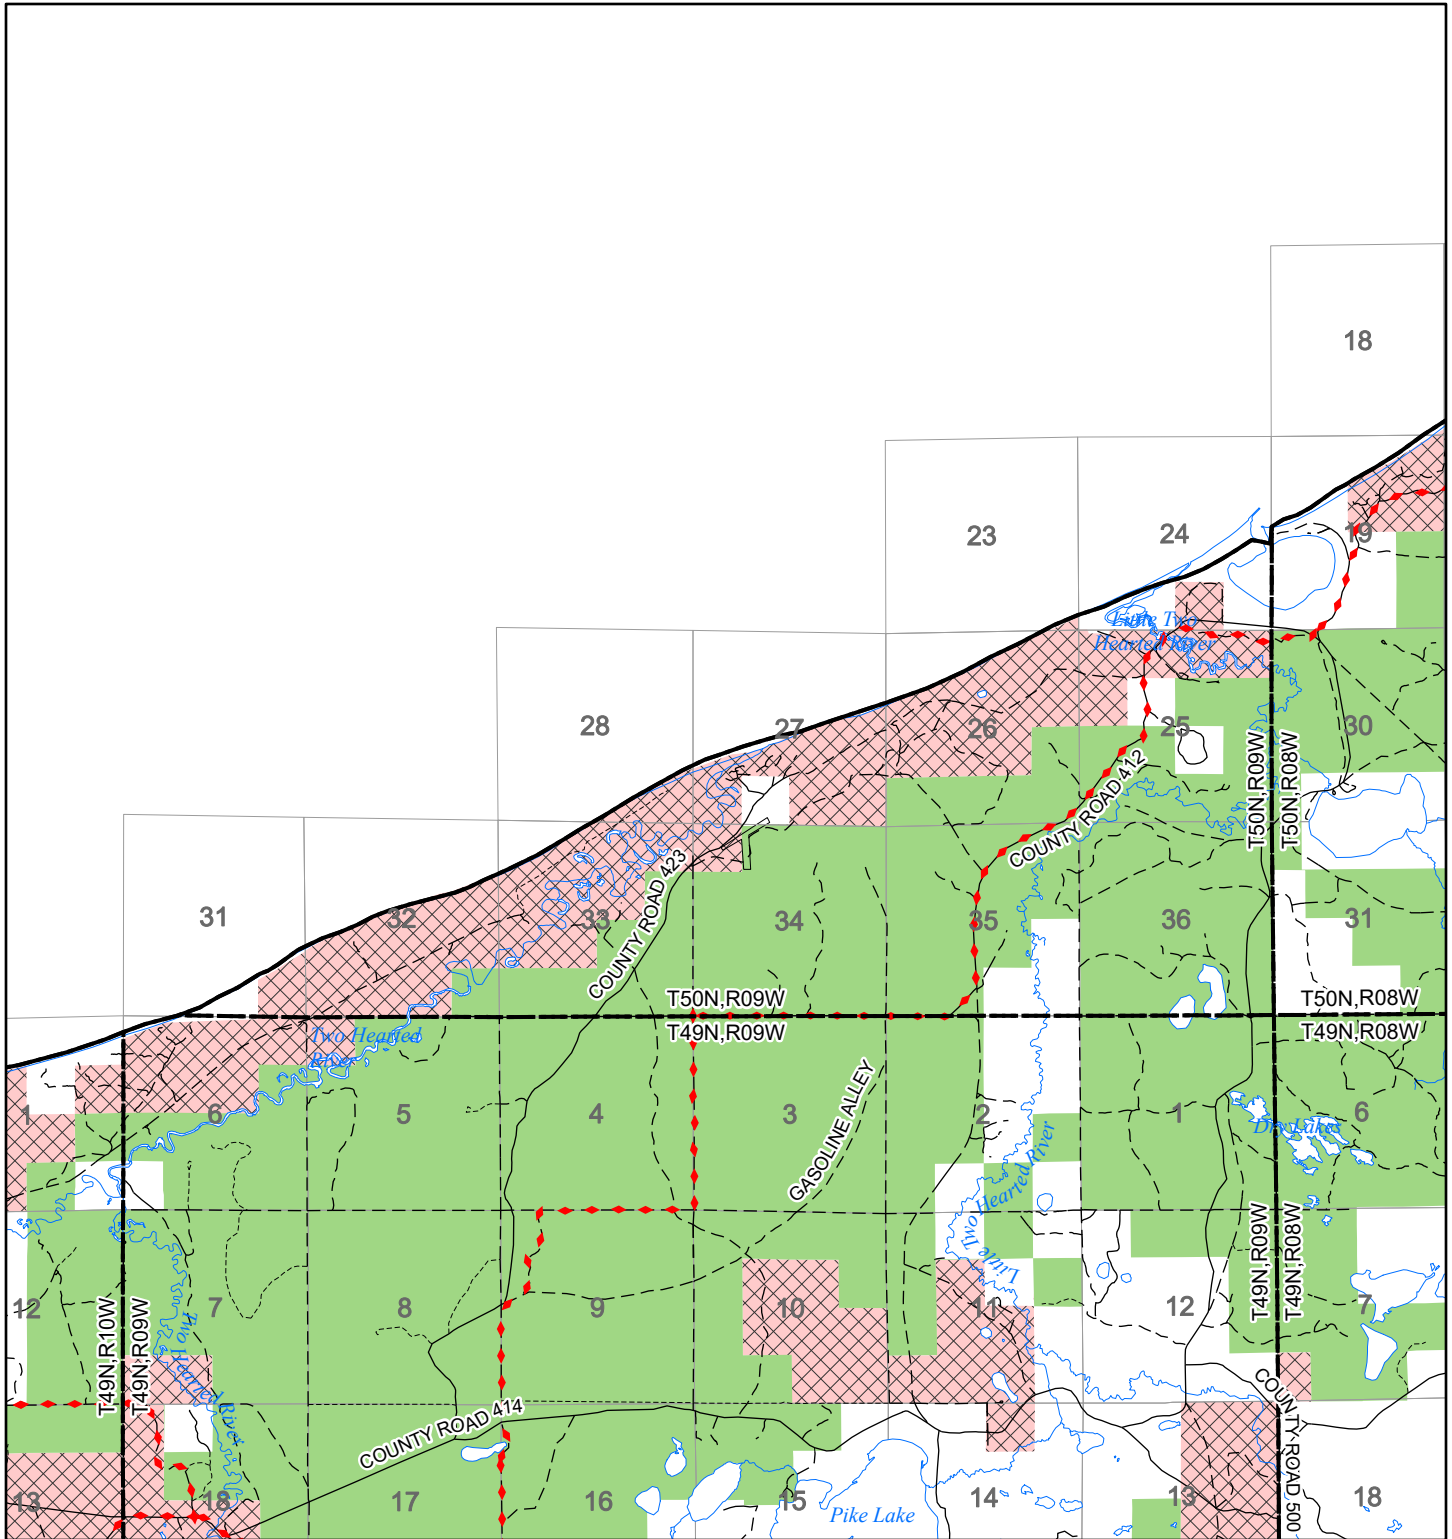

2022 Fuelwood Collection Map

T50N,R09W

LUCE CO.

- Open to Fuelwood Collection
- Open (Recently Closed Timber Sale)
- State land closed to fuelwood collection
- Snowmobile trail

Effective: April 1, 2022