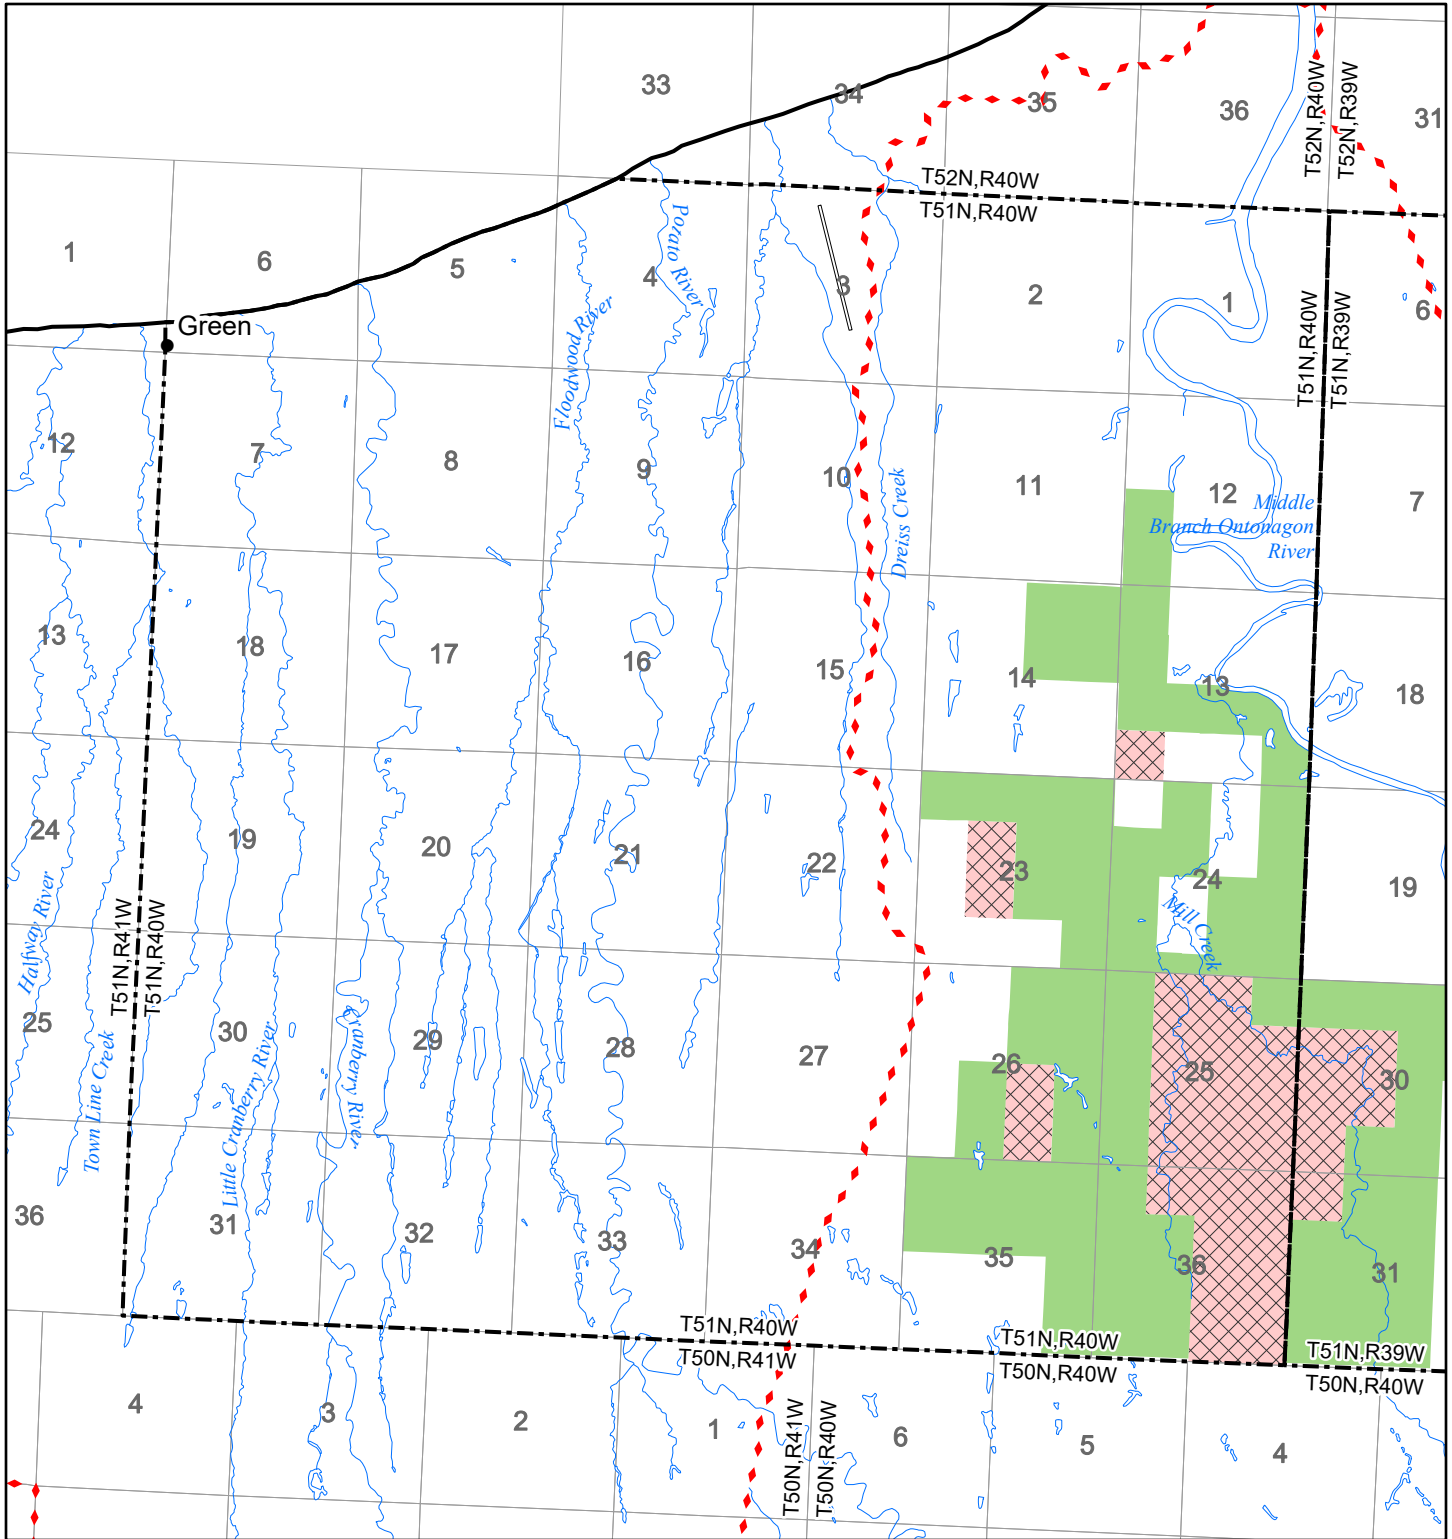

2022 Fuelwood Collection Map

T51N,R40W

ONTONAGON CO.

- Open to Fuelwood Collection
- Open (Recently Closed Timber Sale)
- State land closed to fuelwood collection
- Snowmobile trail

Effective: April 1, 2022