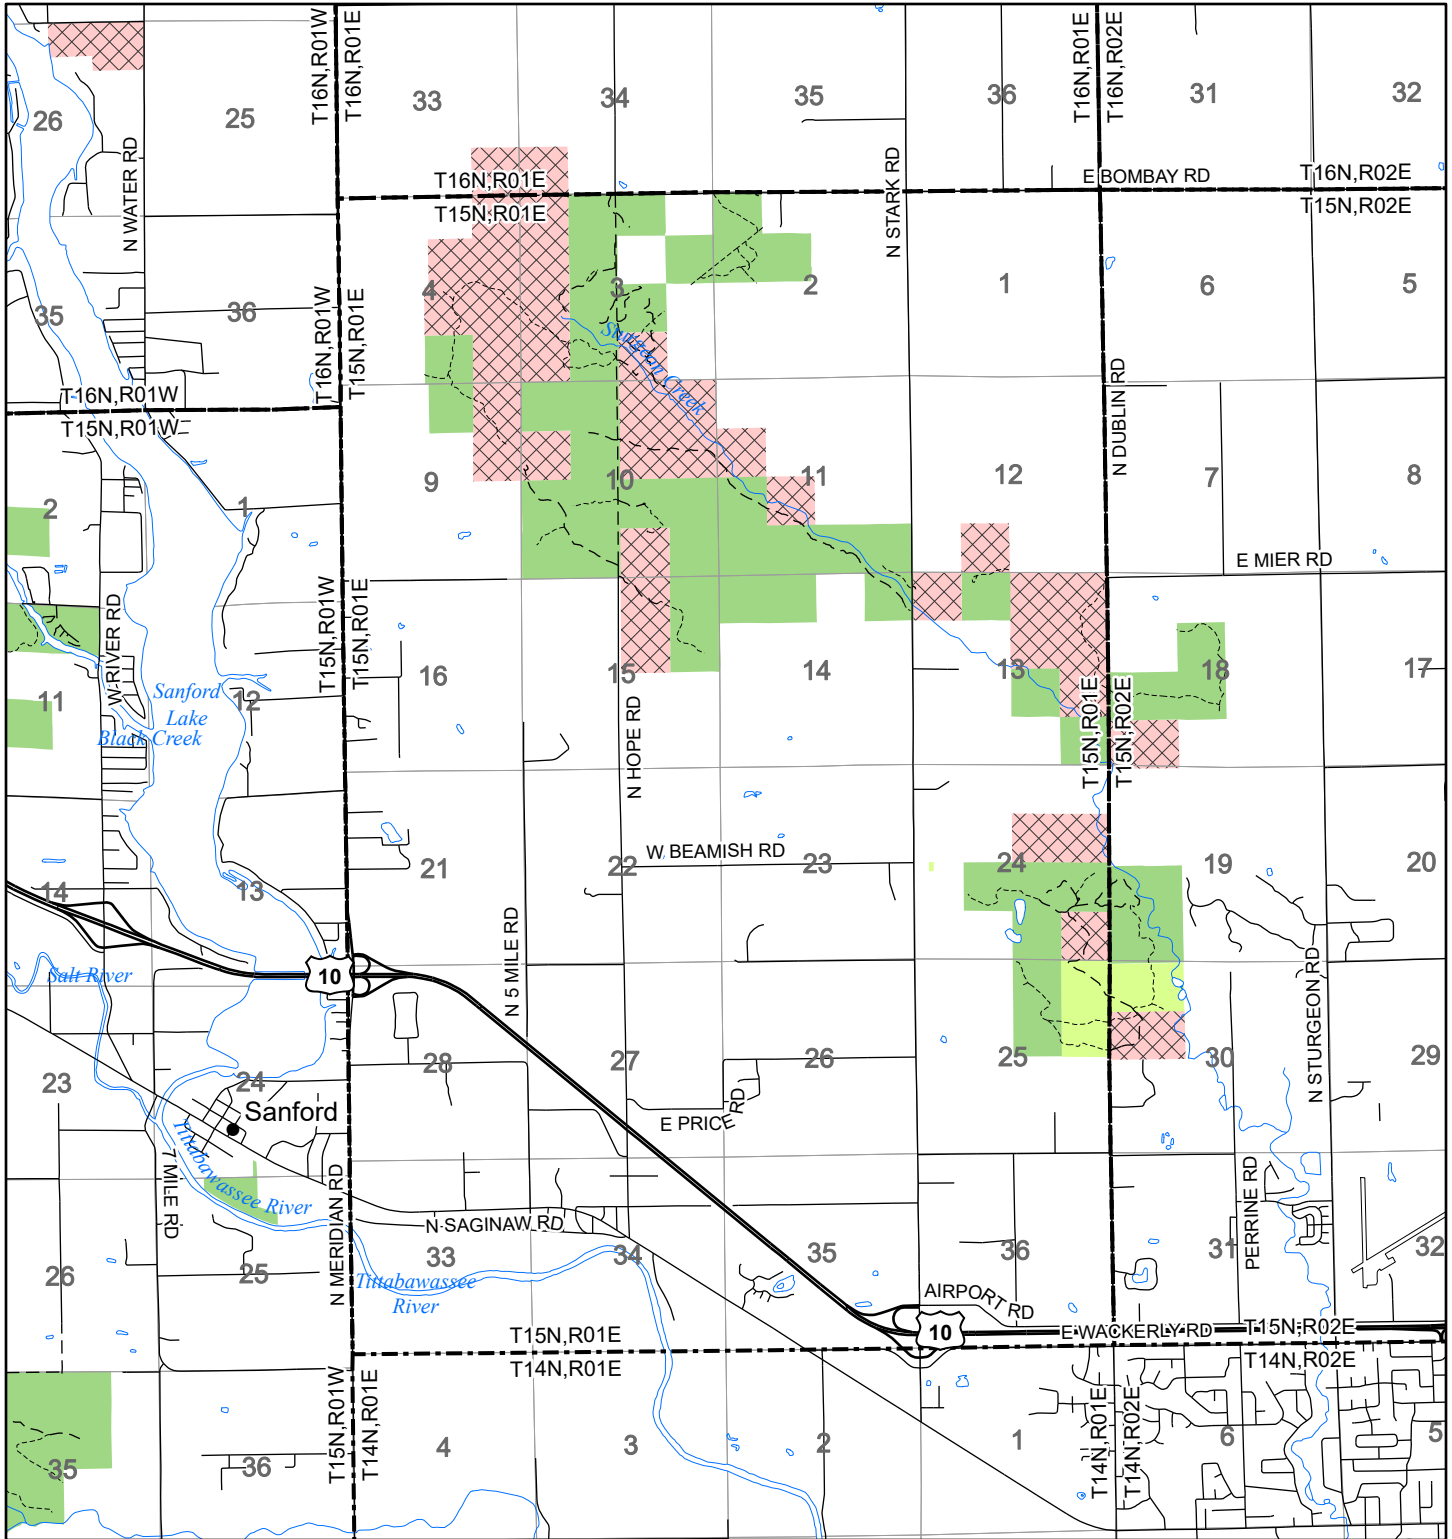

2022 Fuelwood Collection Map

T15N,R01E

MIDLAND CO.

- Open to Fuelwood Collection
- Open (Recently Closed Timber Sale)
- State land closed to fuelwood collection
- Snowmobile trail

Effective: April 1, 2022