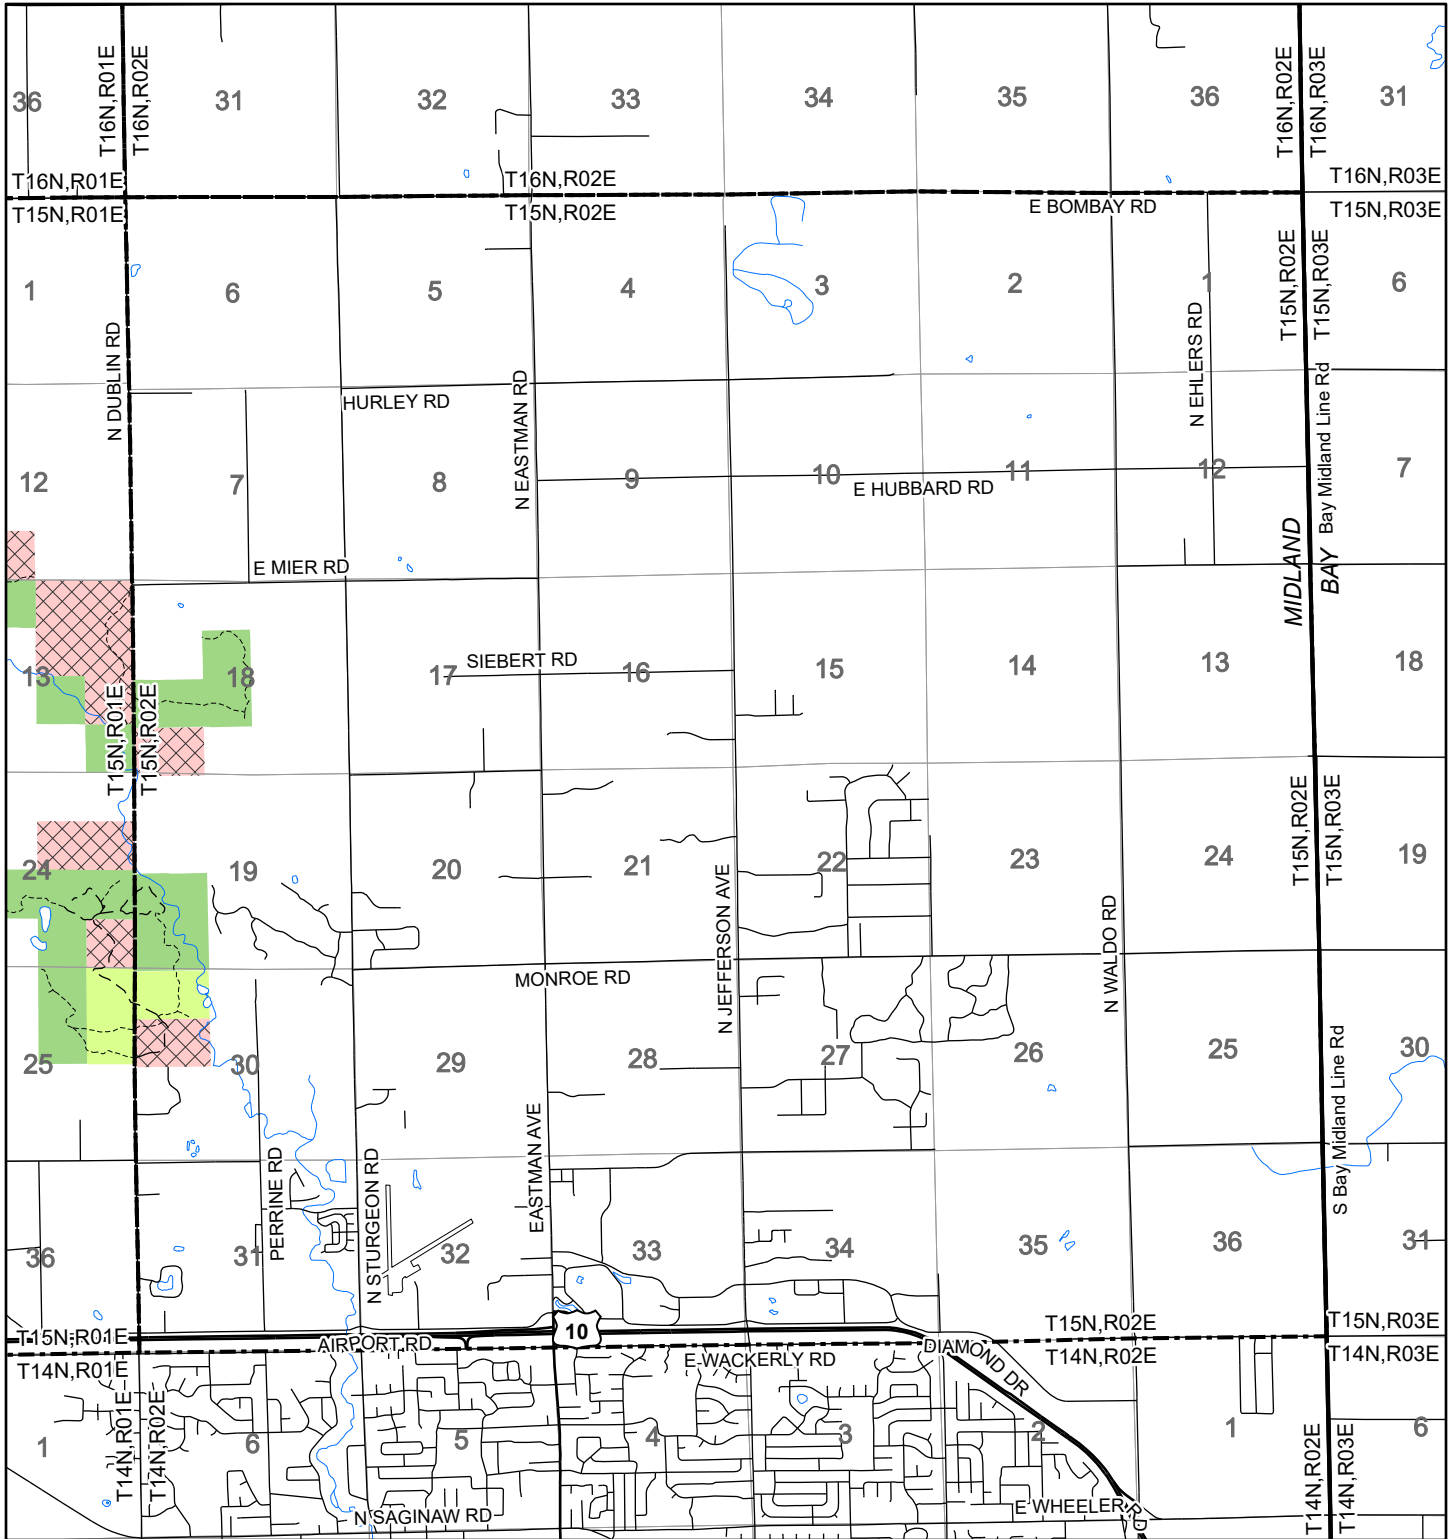

2022 Fuelwood Collection Map

T15N,R02E

MIDLAND CO.

- Open to Fuelwood Collection
- Open (Recently Closed Timber Sale)
- State land closed to fuelwood collection
- Snowmobile trail

Effective: April 1, 2022