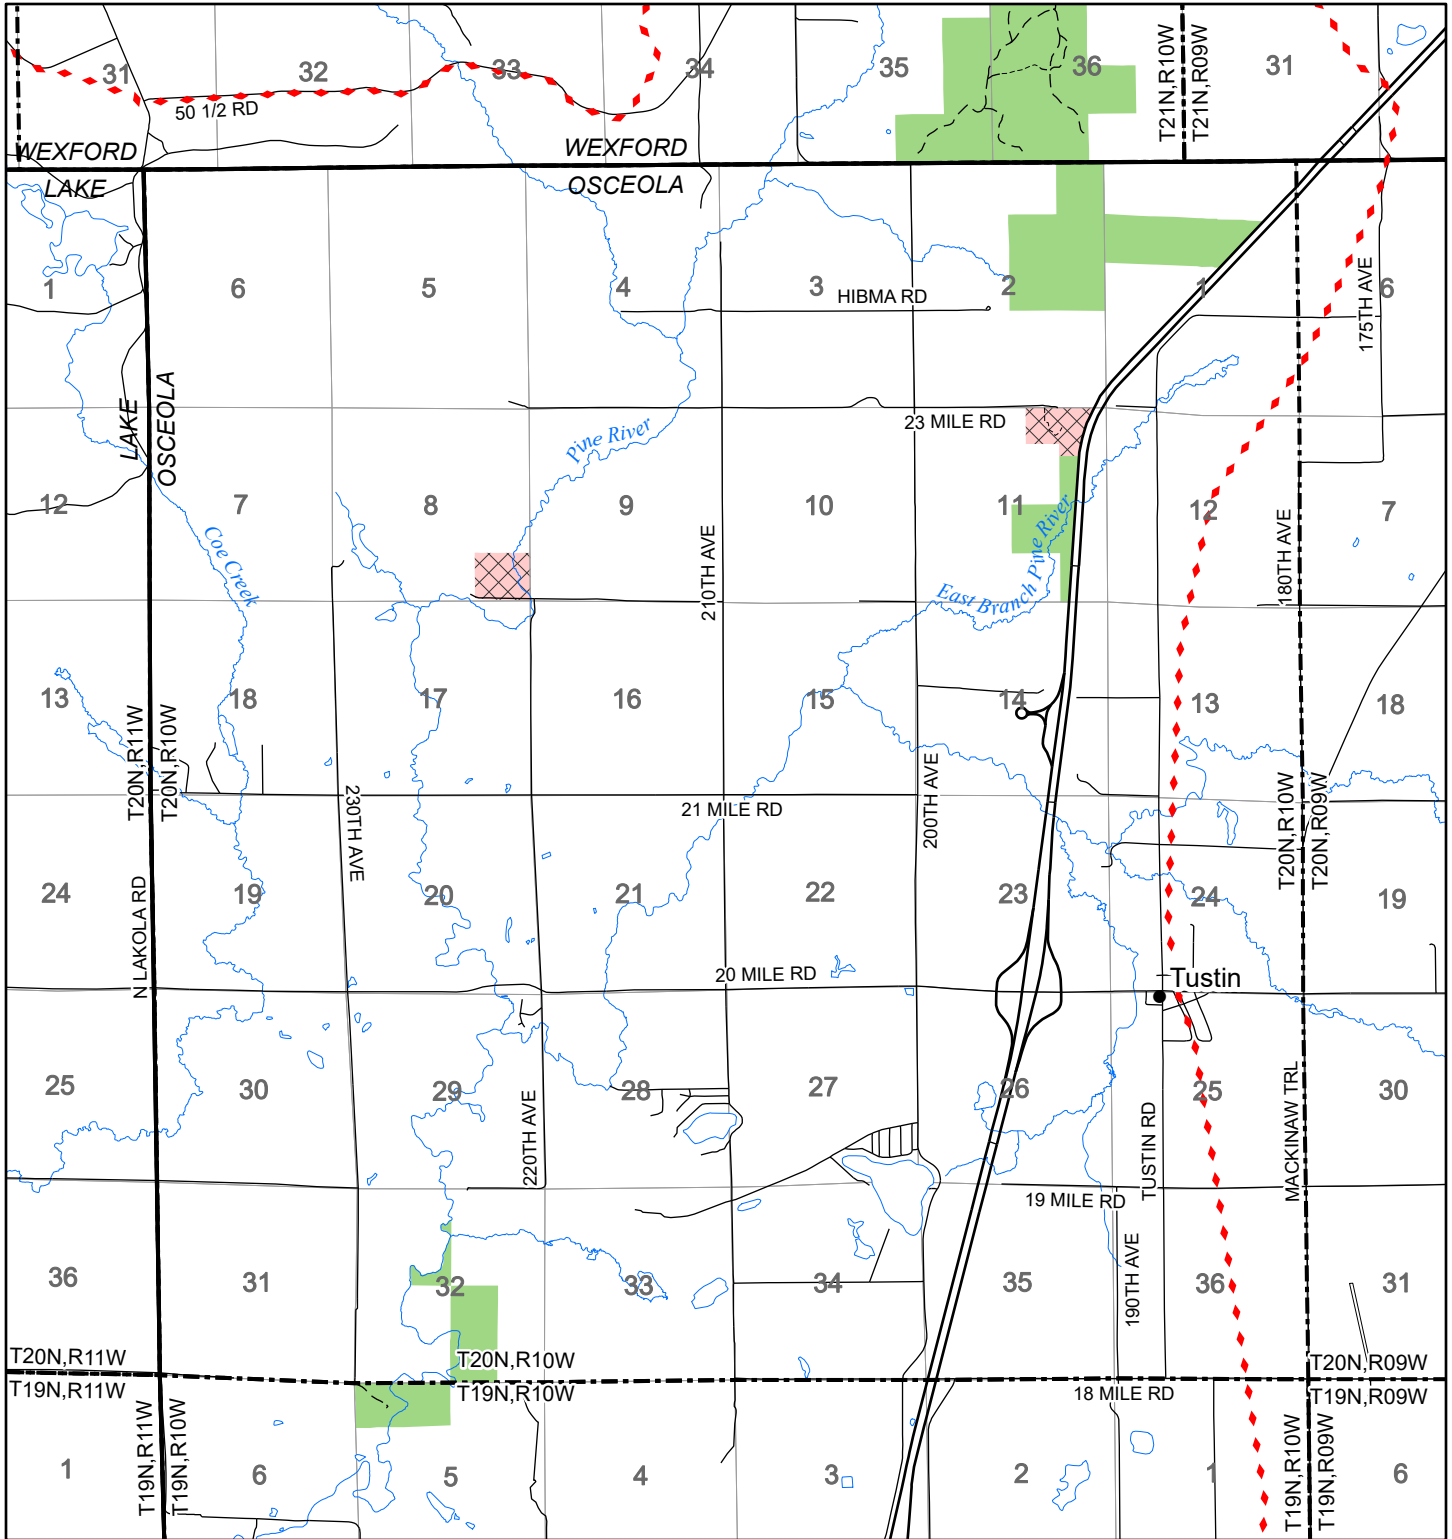

2022 Fuelwood Collection Map

T20N,R10W

OSCEOLA CO.

- Open to Fuelwood Collection
- Open (Recently Closed Timber Sale)
- State land closed to fuelwood collection
- Snowmobile trail

Effective: April 1, 2022