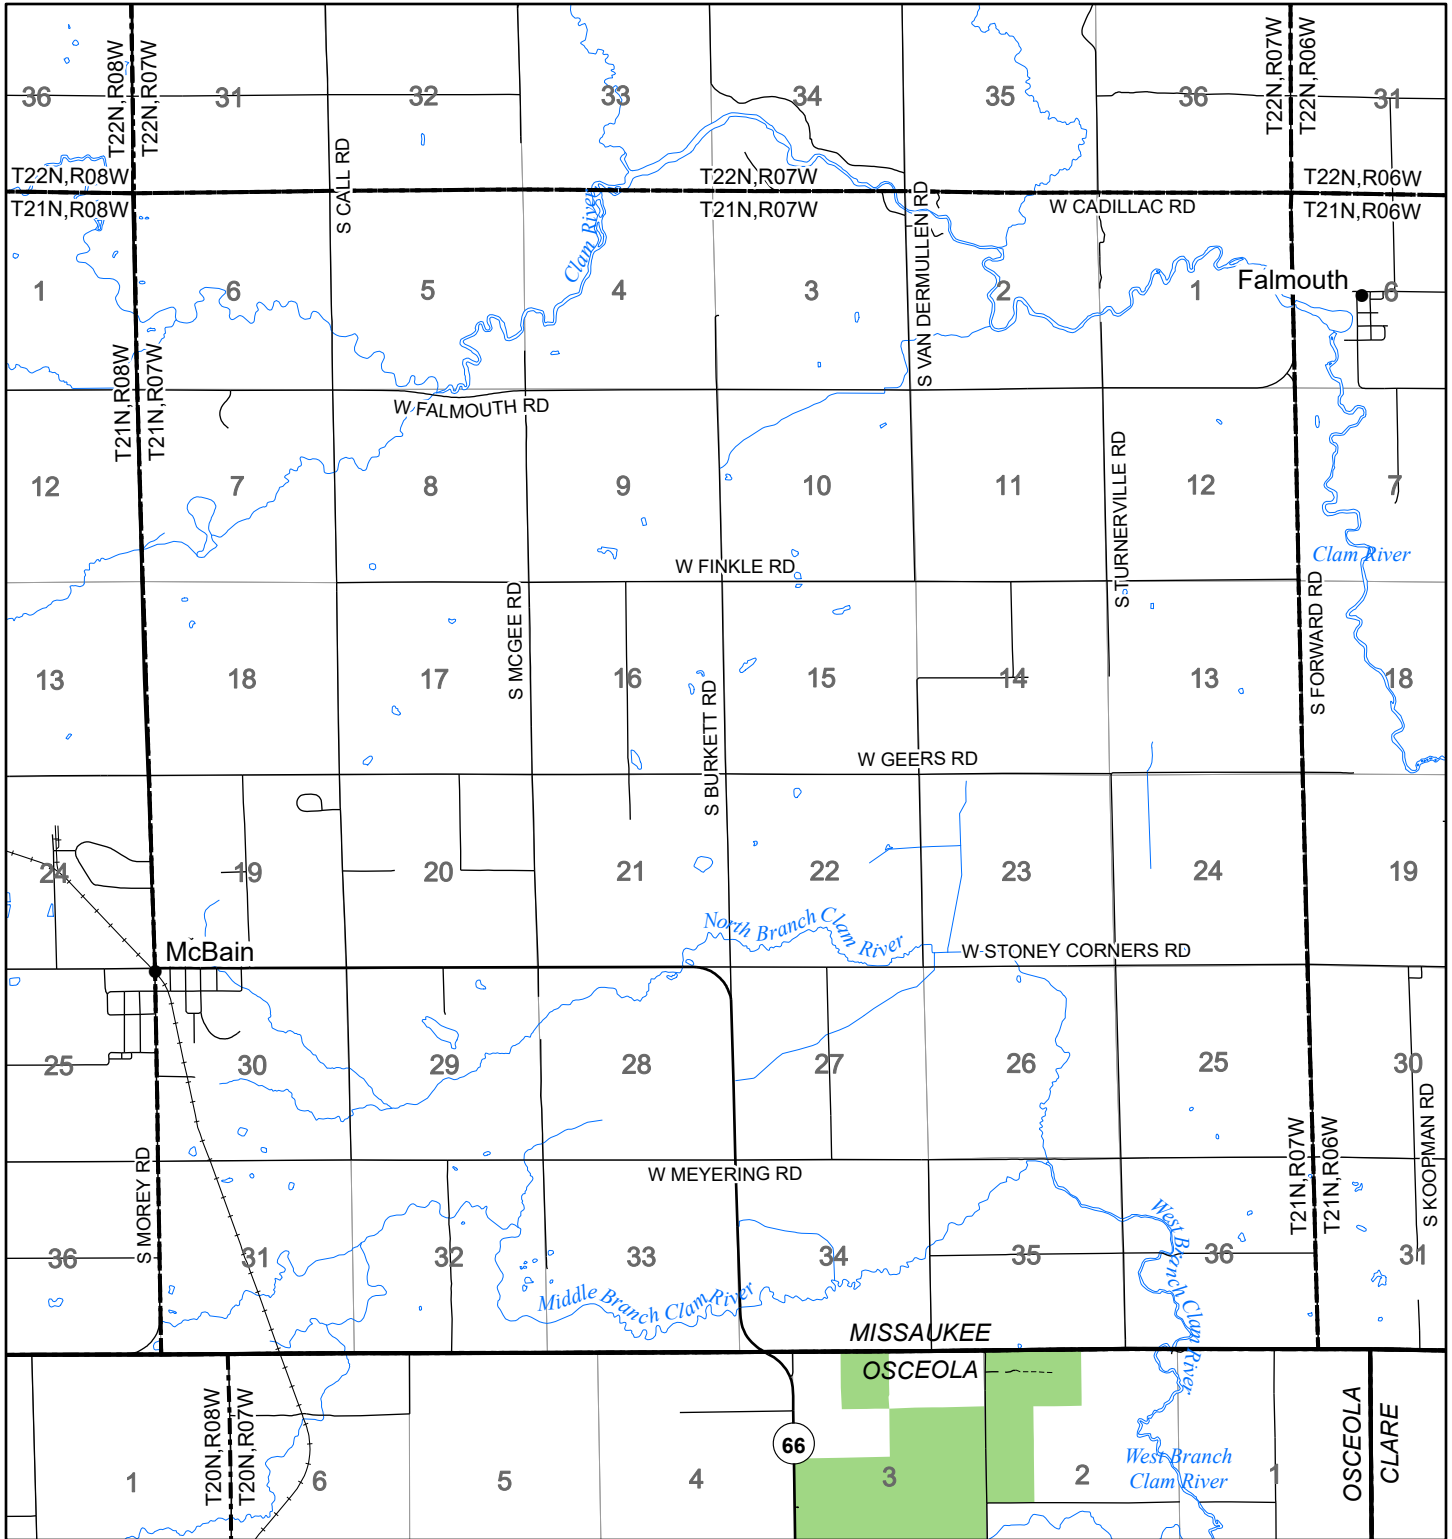

2022 Fuelwood Collection Map

T21N,R07W

MISSAUKEE CO.

- Open to Fuelwood Collection
- Open (Recently Closed Timber Sale)
- State land closed to fuelwood collection
- Snowmobile trail

Effective: April 1, 2022