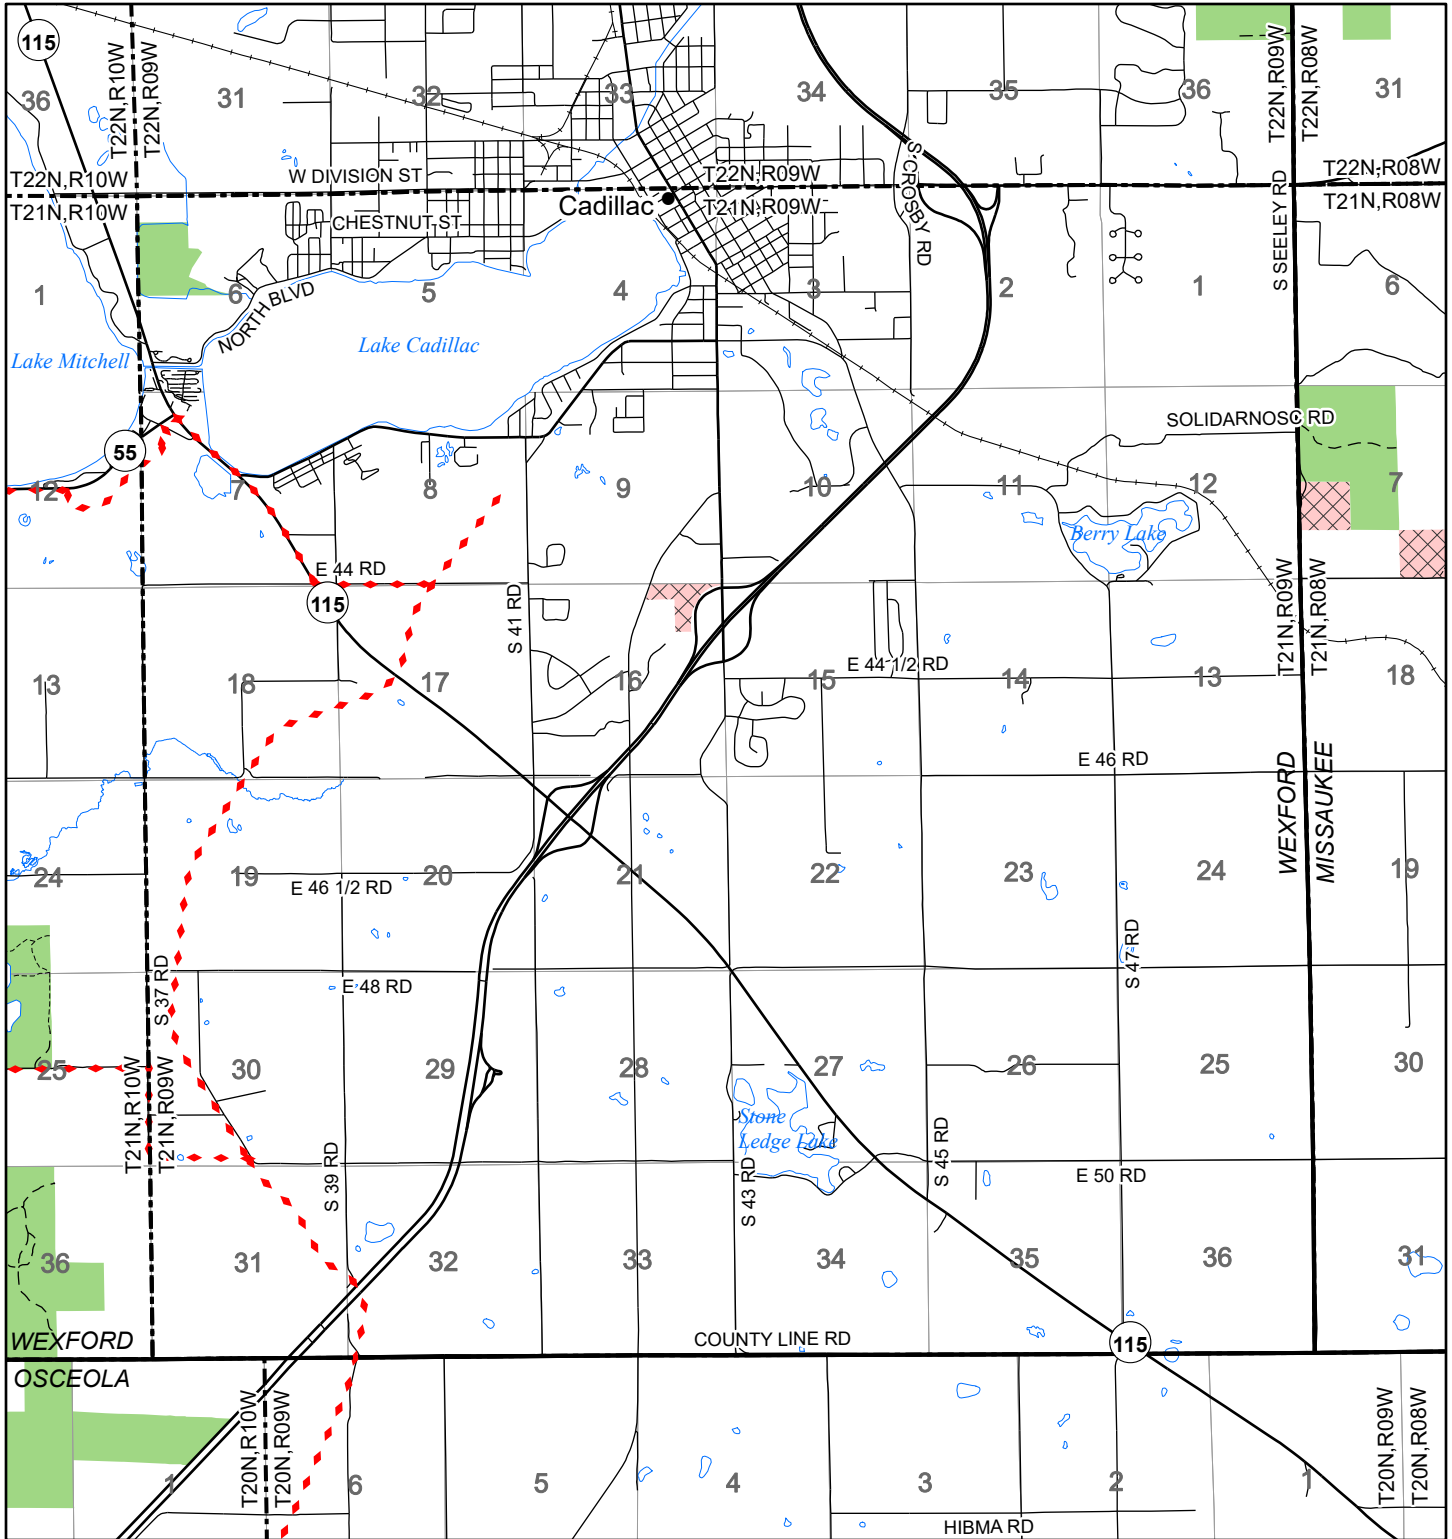

2022 Fuelwood Collection Map

T21N,R09W

WEXFORD CO.

- Open to Fuelwood Collection
- Open (Recently Closed Timber Sale)
- State land closed to fuelwood collection
- Snowmobile trail

Effective: April 1, 2022