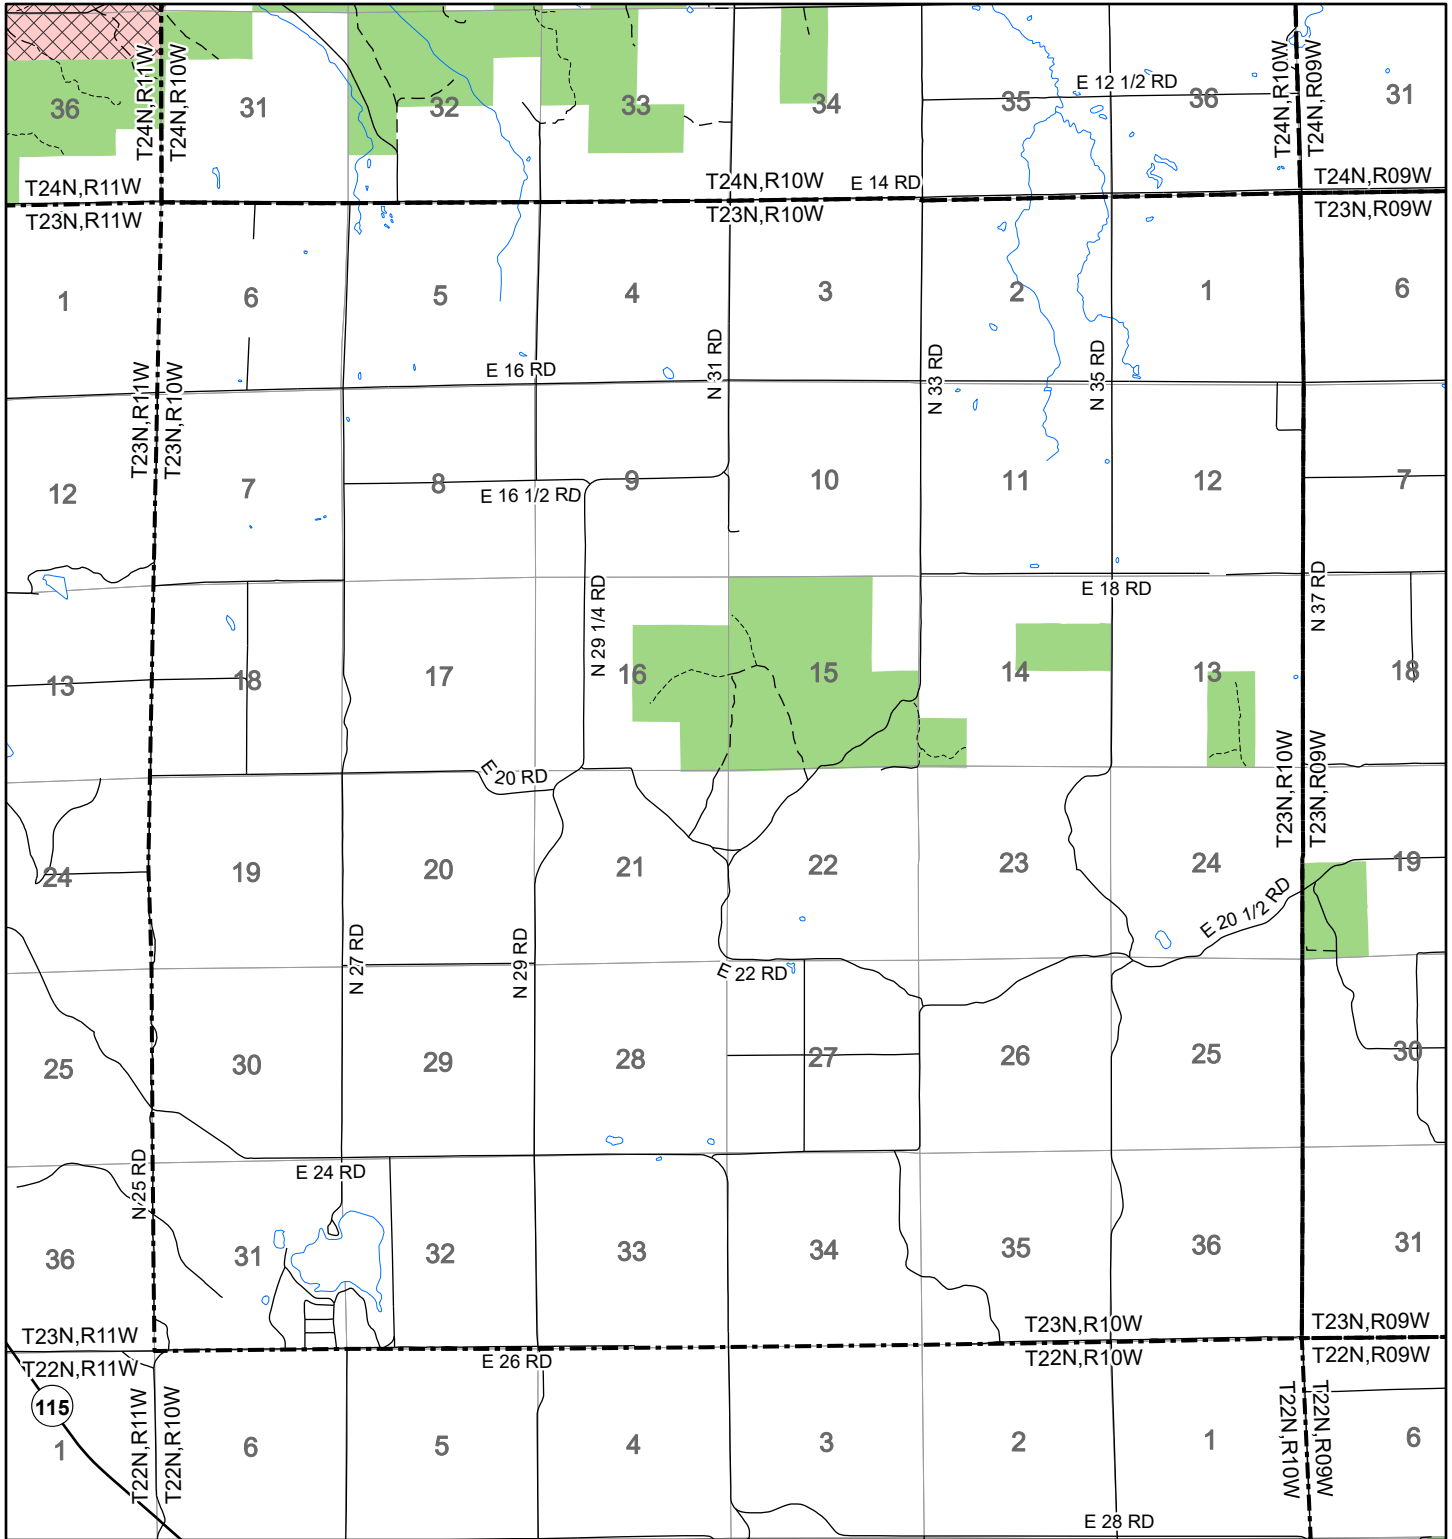

2022 Fuelwood Collection Map

T23N,R10W

WEXFORD CO.

- Open to Fuelwood Collection
- Open (Recently Closed Timber Sale)
- State land closed to fuelwood collection
- Snowmobile trail

Effective: April 1, 2022