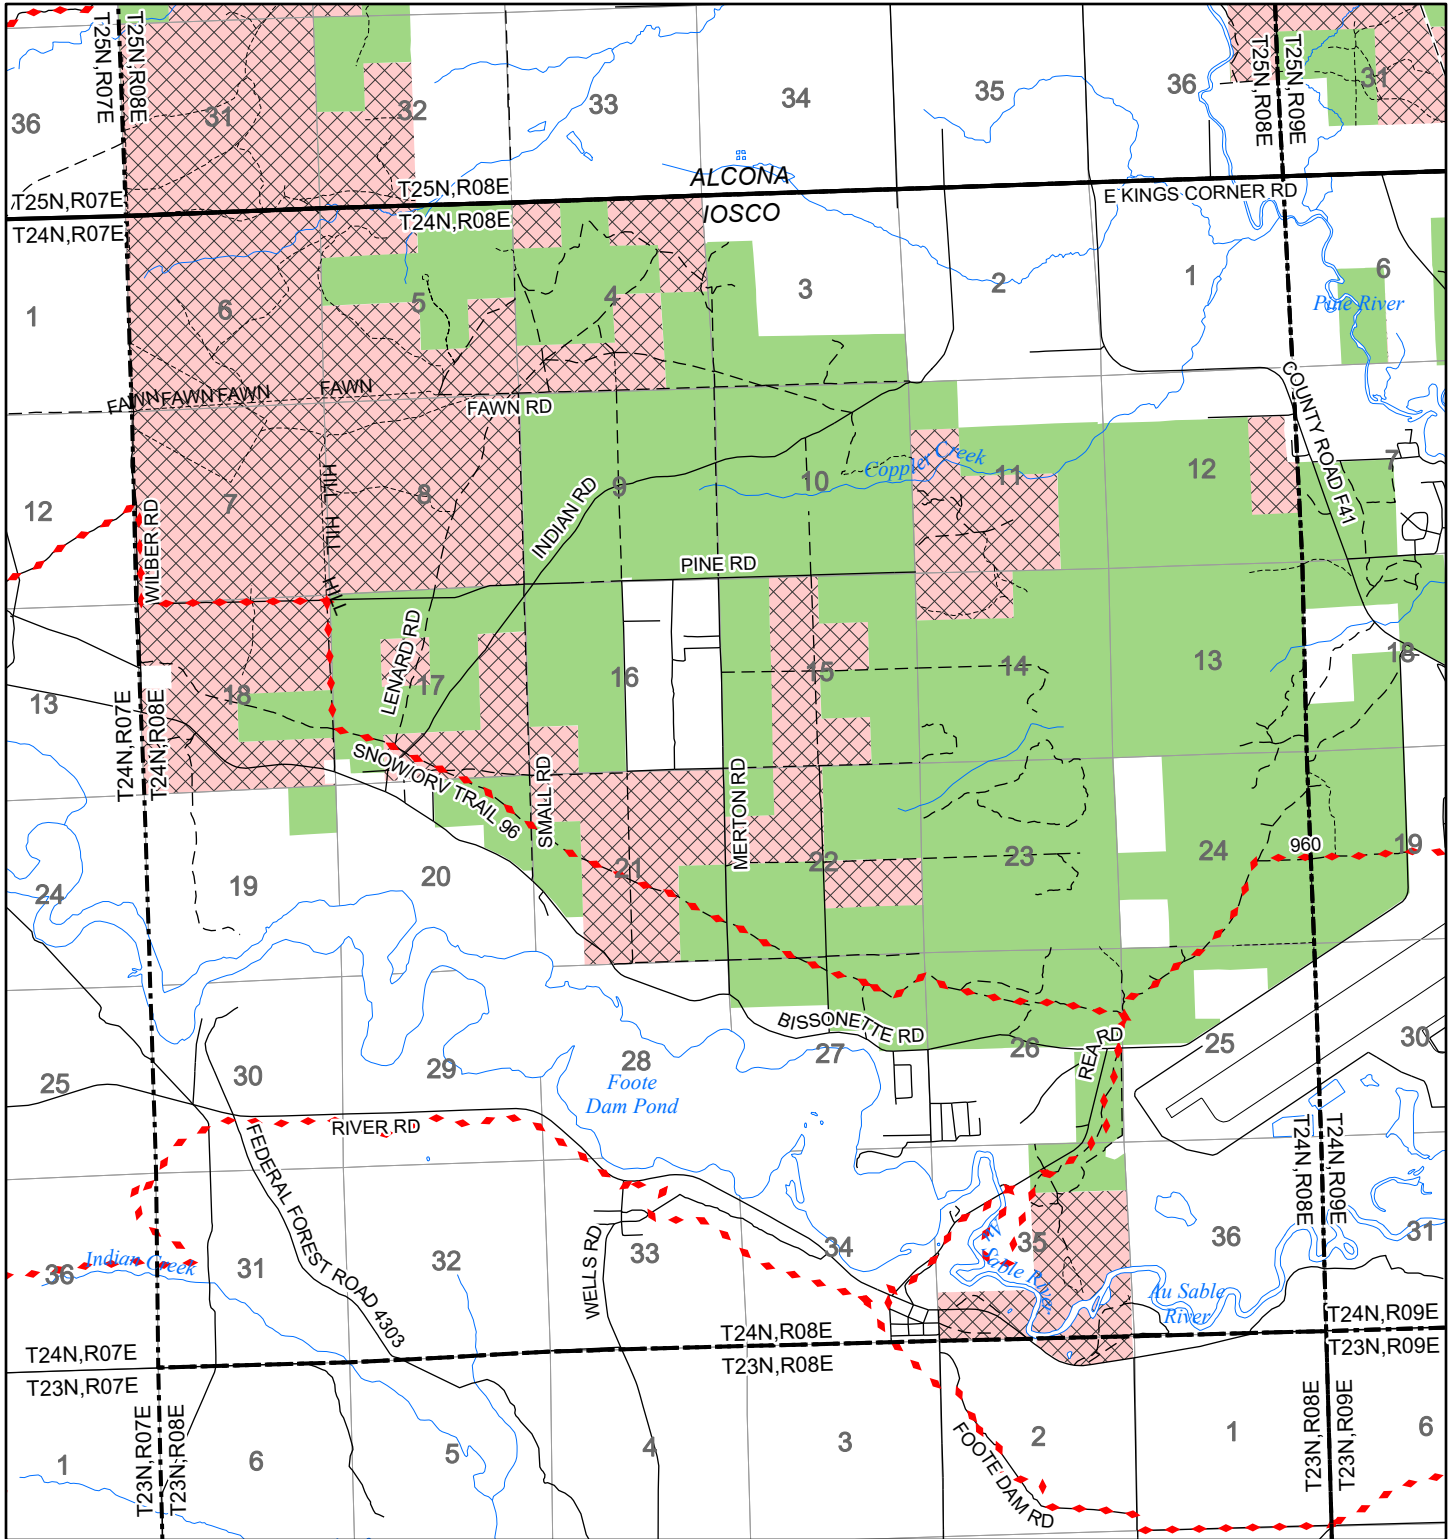

2022 Fuelwood Collection Map

T24N,R08E

IOSCO CO.

- Open to Fuelwood Collection
- Open (Recently Closed Timber Sale)
- State land closed to fuelwood collection
- Snowmobile trail

Effective: April 1, 2022