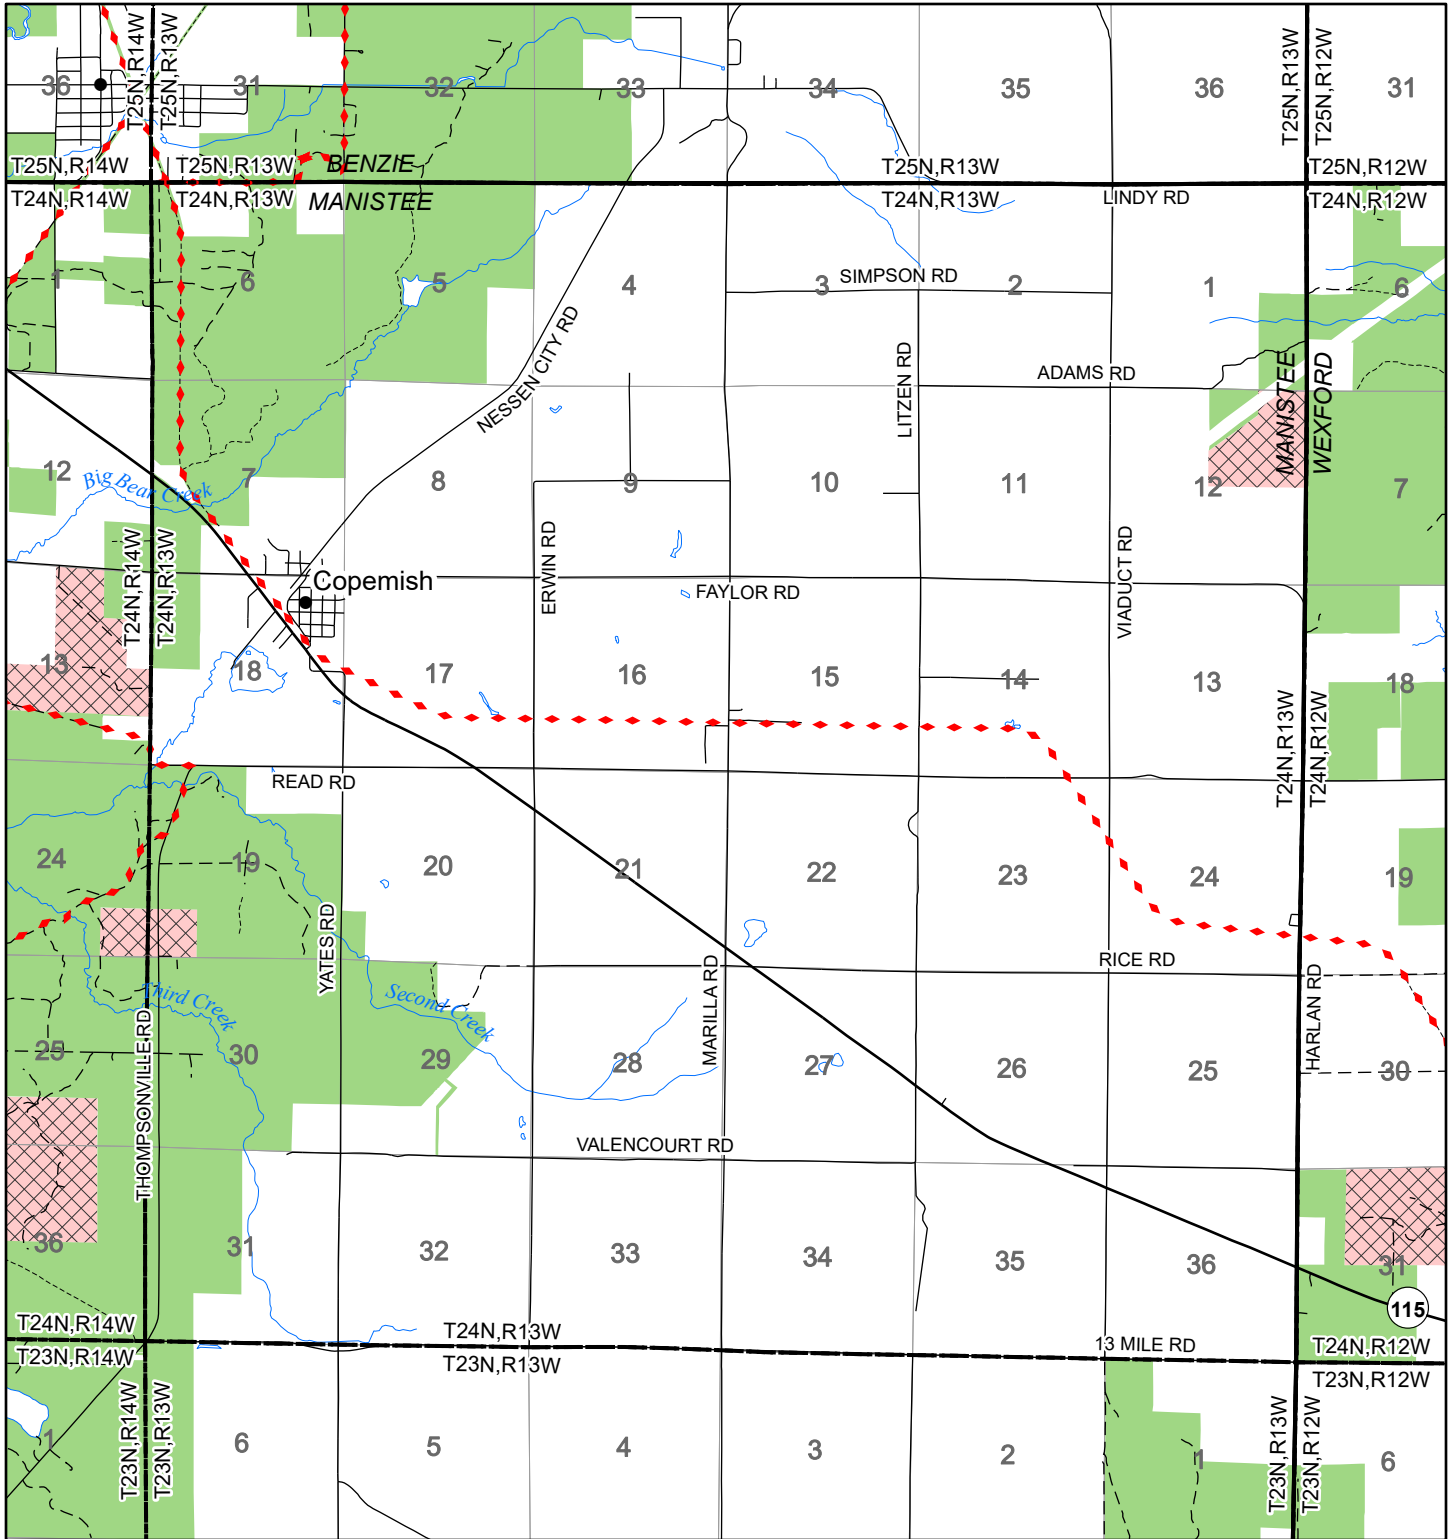

2022 Fuelwood Collection Map

T24N,R13W

MANISTEE CO.

- Open to Fuelwood Collection
- Open (Recently Closed Timber Sale)
- State land closed to fuelwood collection
- Snowmobile trail

Effective: April 1, 2022