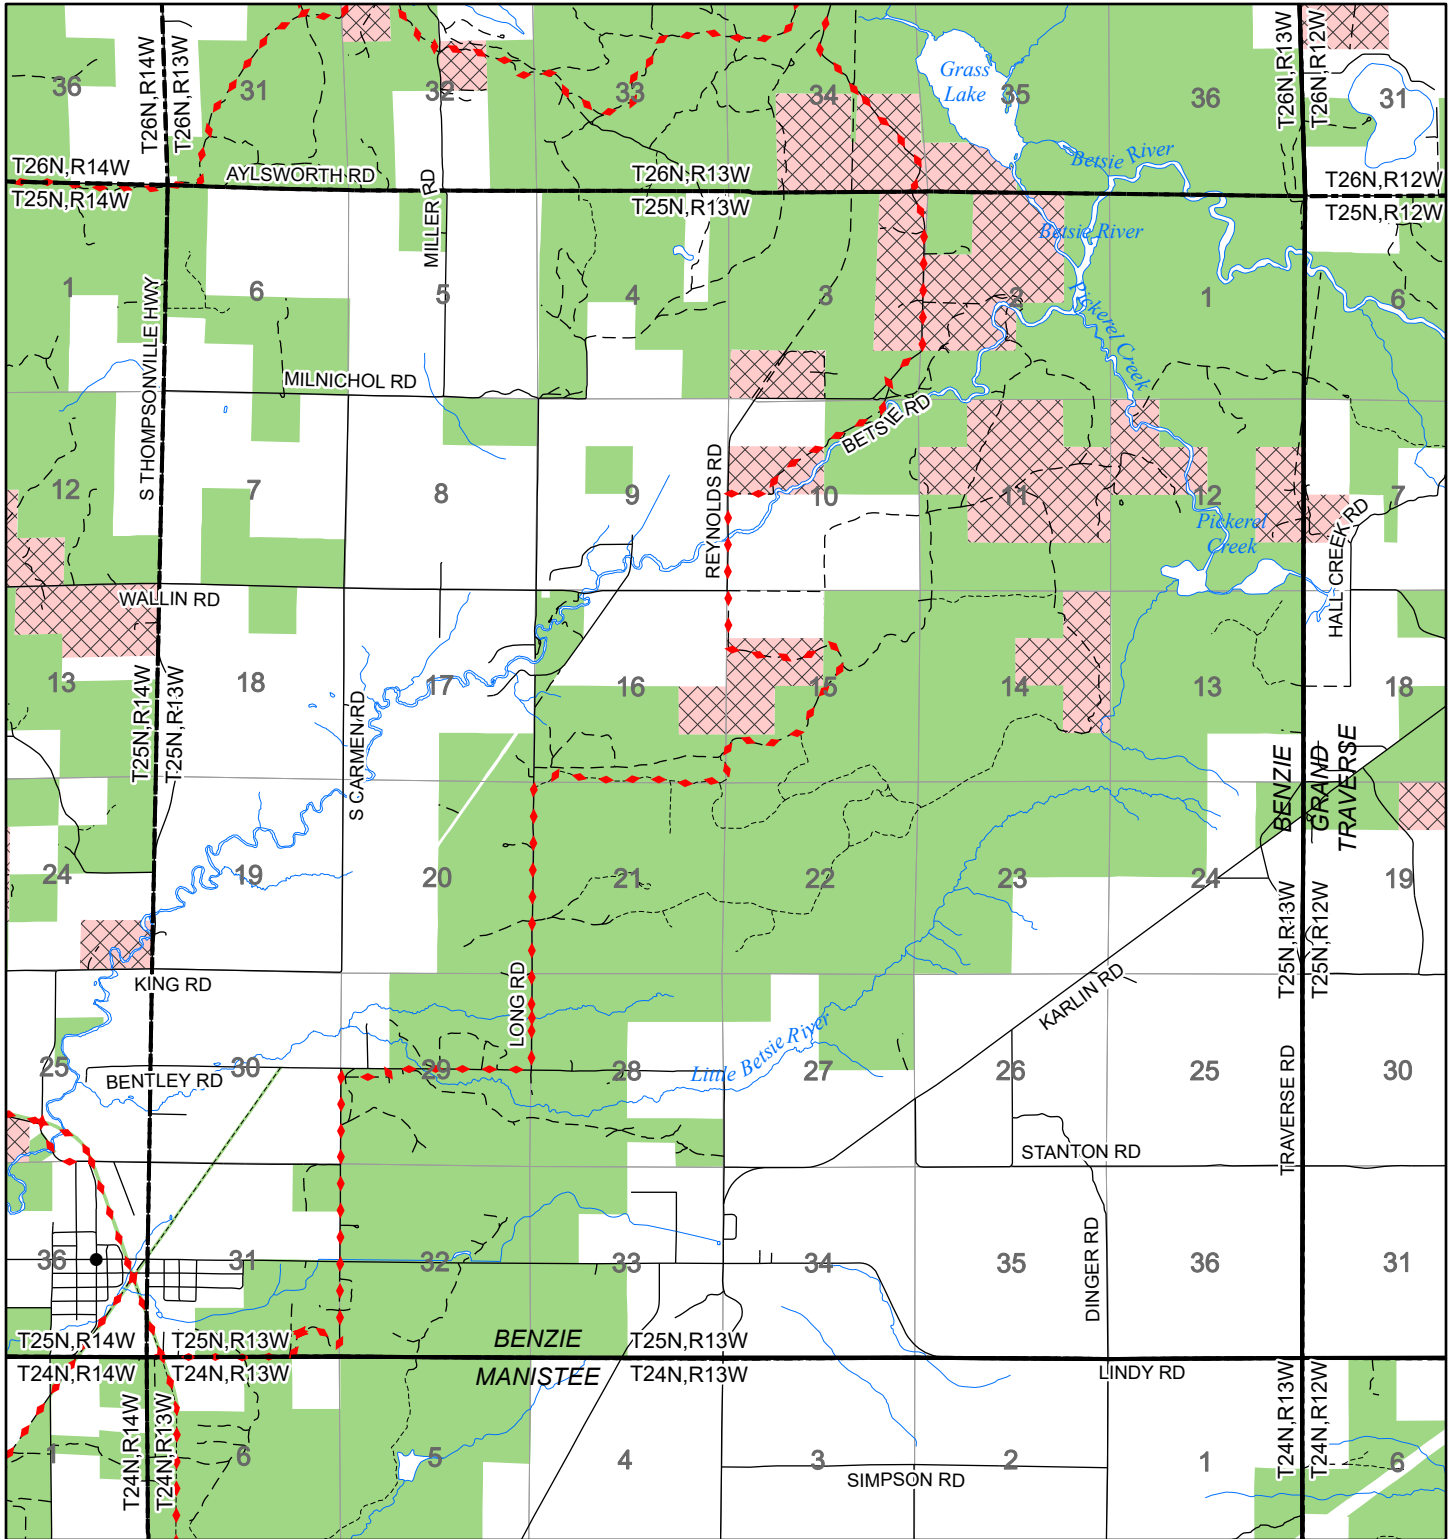

2022 Fuelwood Collection Map

T25N,R13W

BENZIE CO.

- Open to Fuelwood Collection
- Open (Recently Closed Timber Sale)
- State land closed to fuelwood collection
- Snowmobile trail

Effective: April 1, 2022