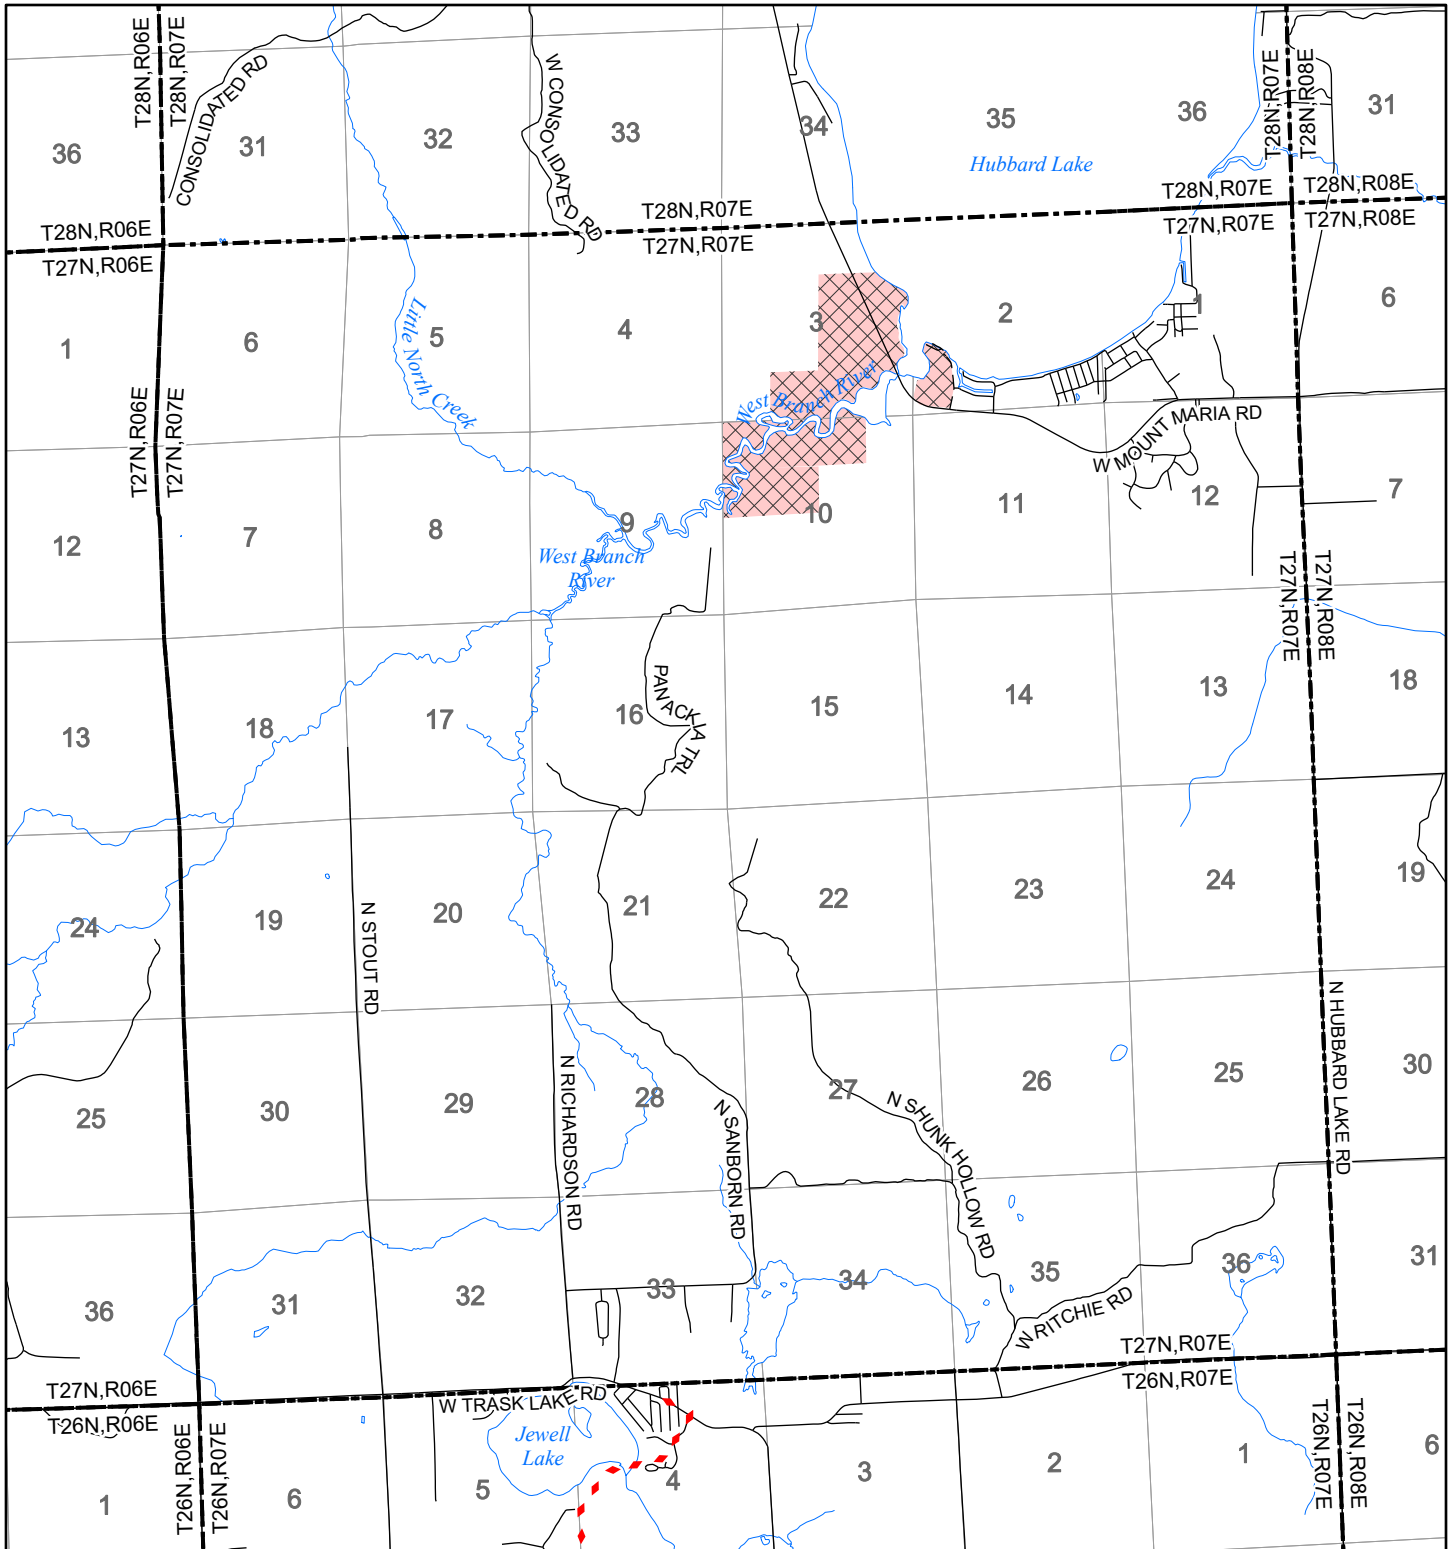

2022 Fuelwood Collection Map

T27N, R07E

ALCONA CO.

- Open to Fuelwood Collection
- Open (Recently Closed Timber Sale)
- State land closed to fuelwood collection
- Snowmobile trail

Effective: April 1, 2022