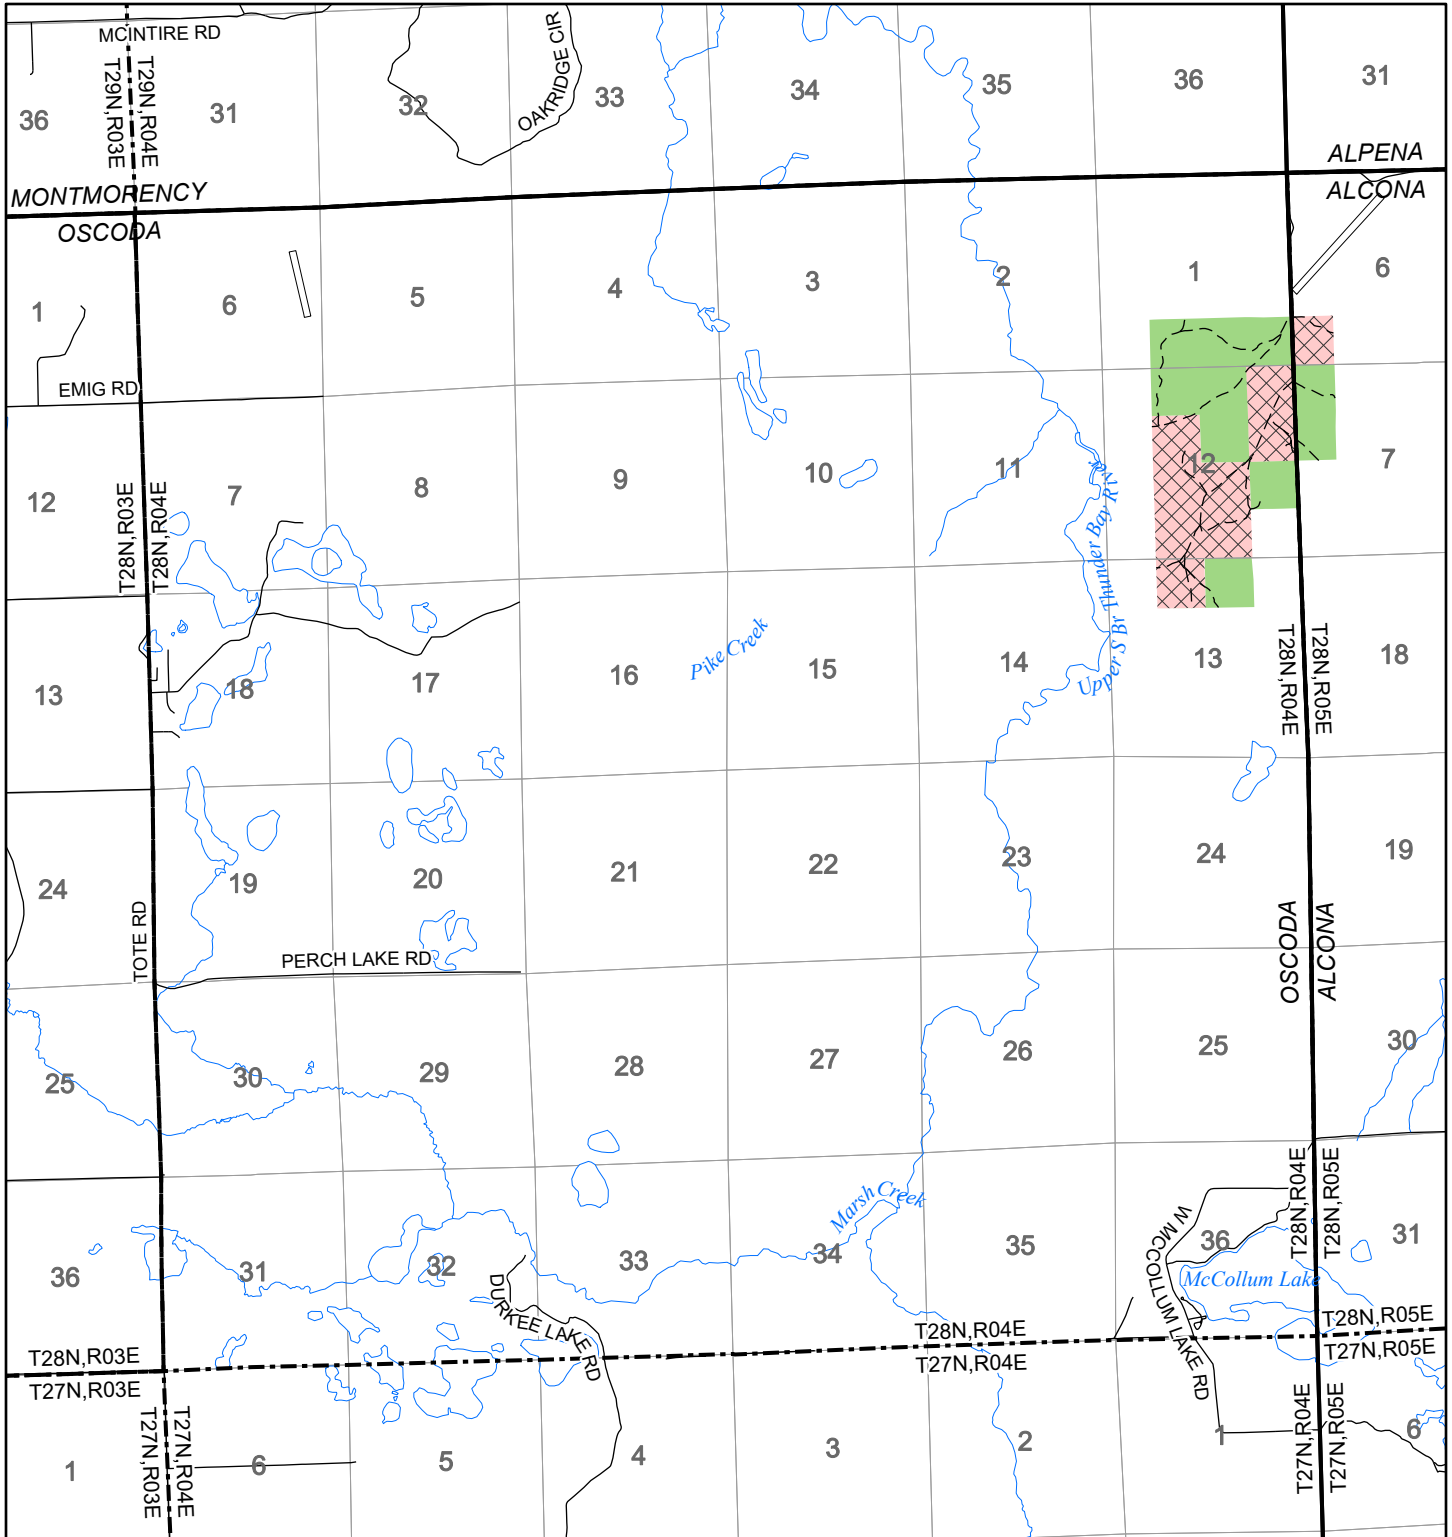

2022 Fuelwood Collection Map

T28N,R04E

OSCODA CO.

- Open to Fuelwood Collection
- Open (Recently Closed Timber Sale)
- State land closed to fuelwood collection
- Snowmobile trail

Effective: April 1, 2022