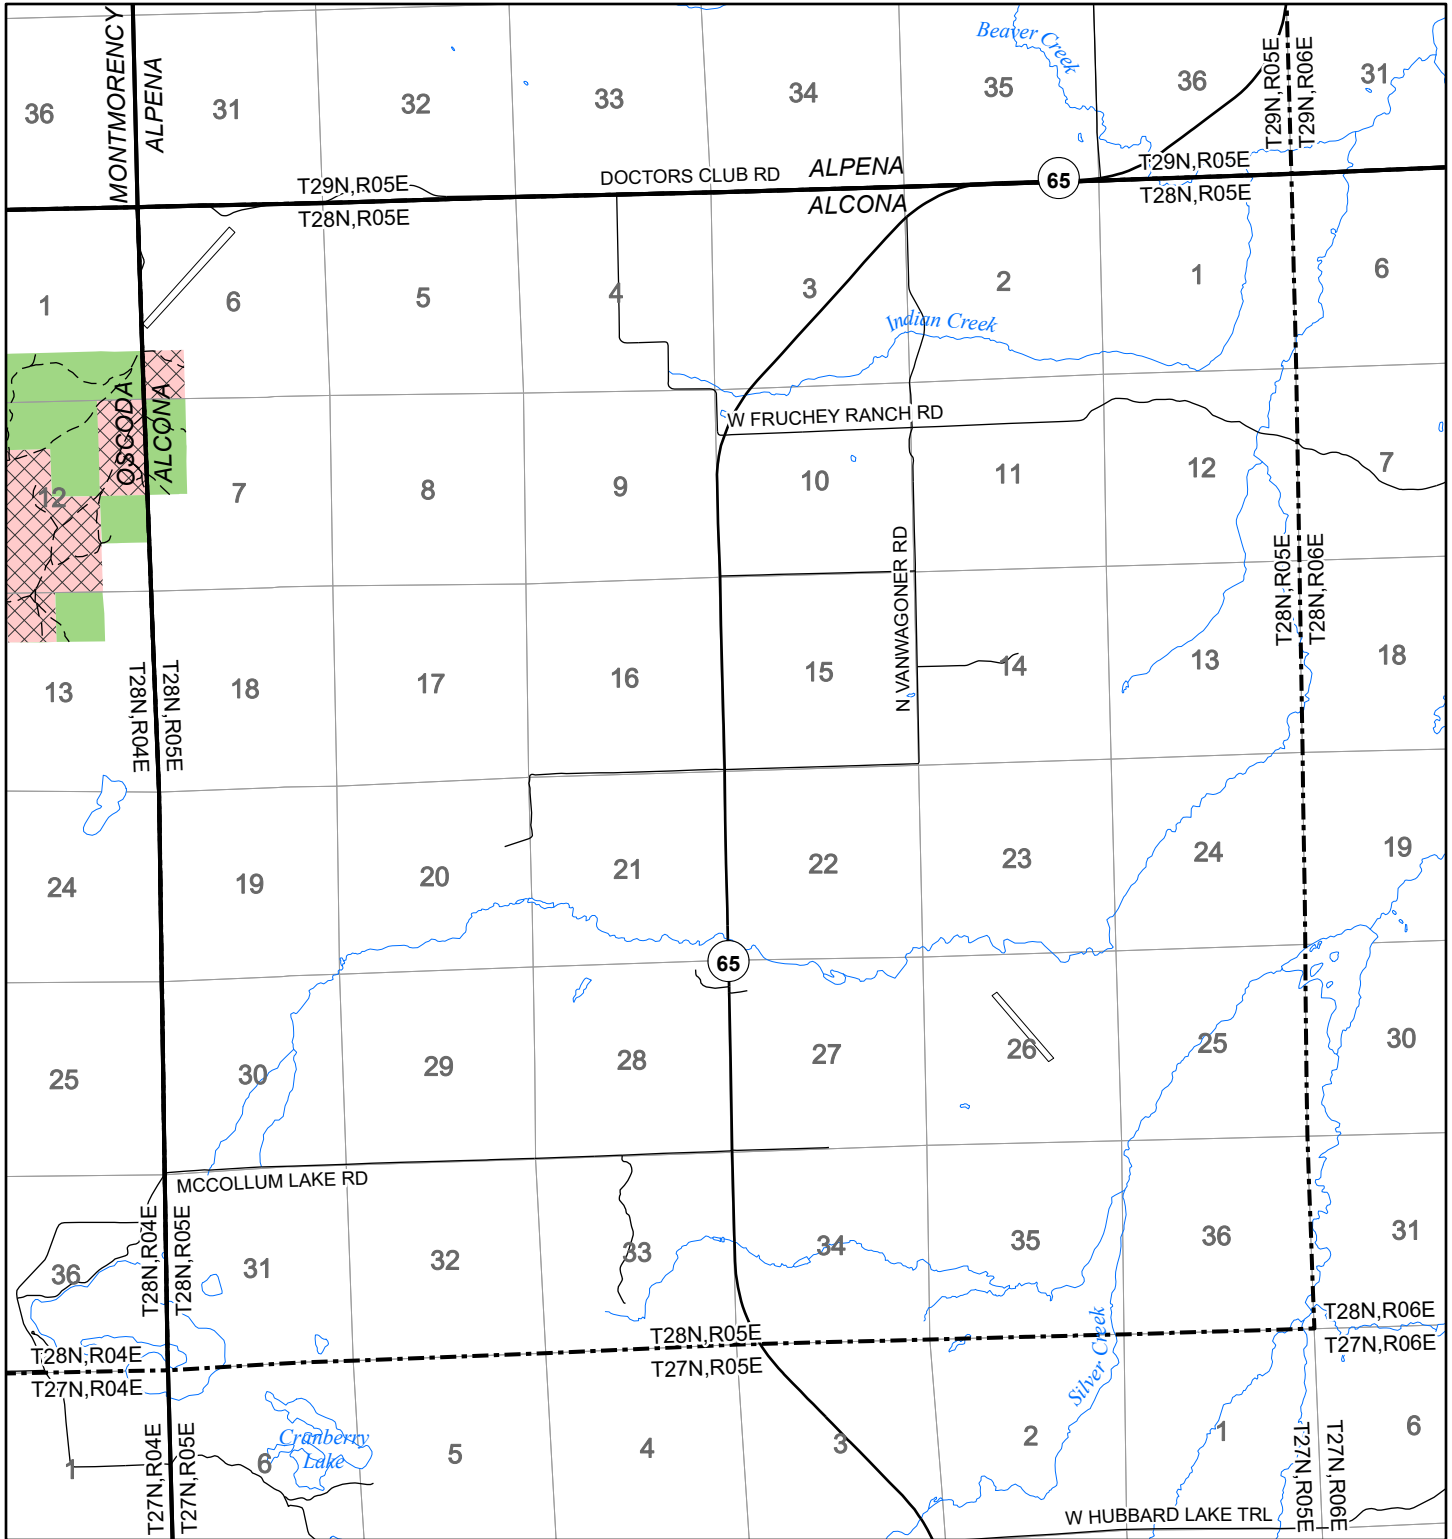

# 2022 Fuelwood Collection Map

## T28N,R05E

### ALCONA CO.

- Open to Fuelwood Collection
- Open (Recently Closed Timber Sale)
- State land closed to fuelwood collection
- Snowmobile trail

Effective: April 1, 2022