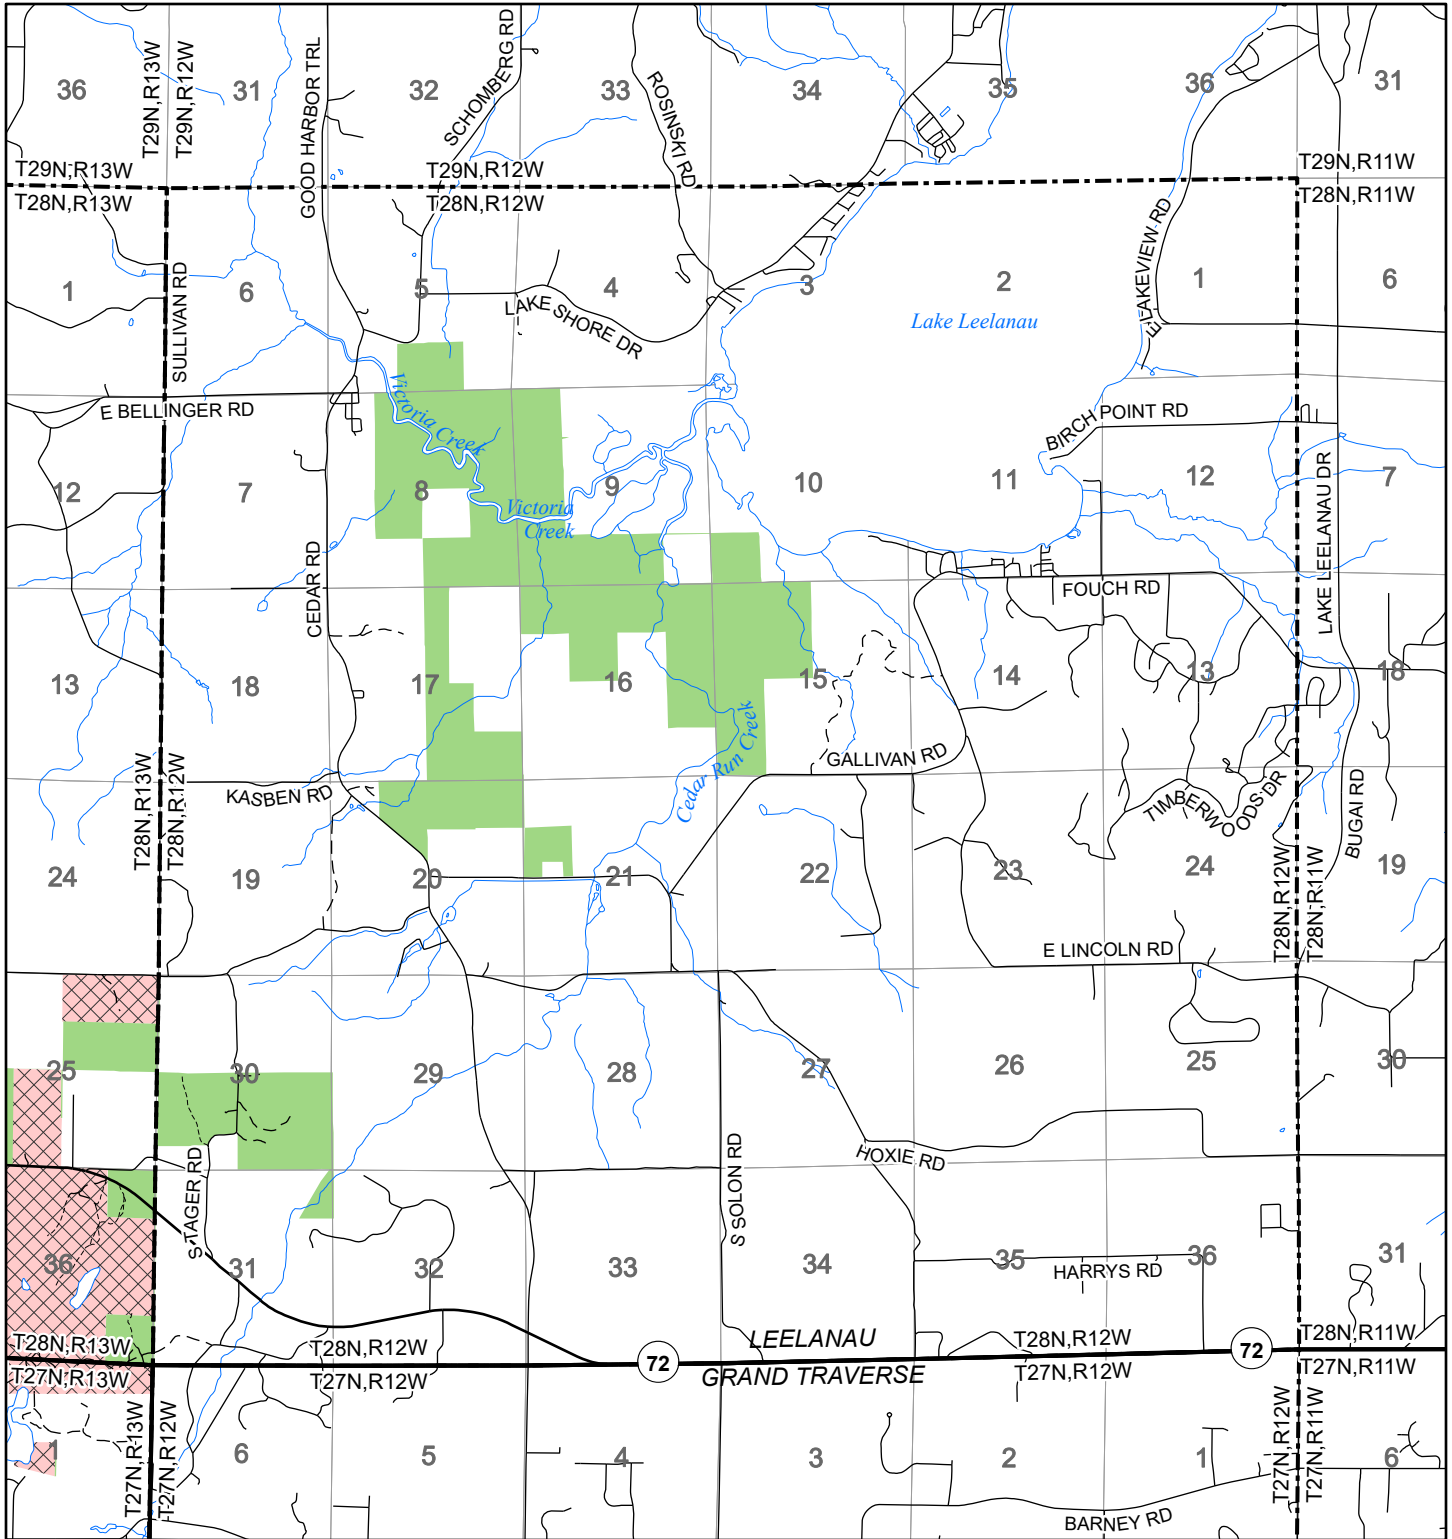

2022 Fuelwood Collection Map

T28N,R12W

LEELANAU CO.

- Open to Fuelwood Collection
- Open (Recently Closed Timber Sale)
- State land closed to fuelwood collection
- Snowmobile trail

Effective: April 1, 2022