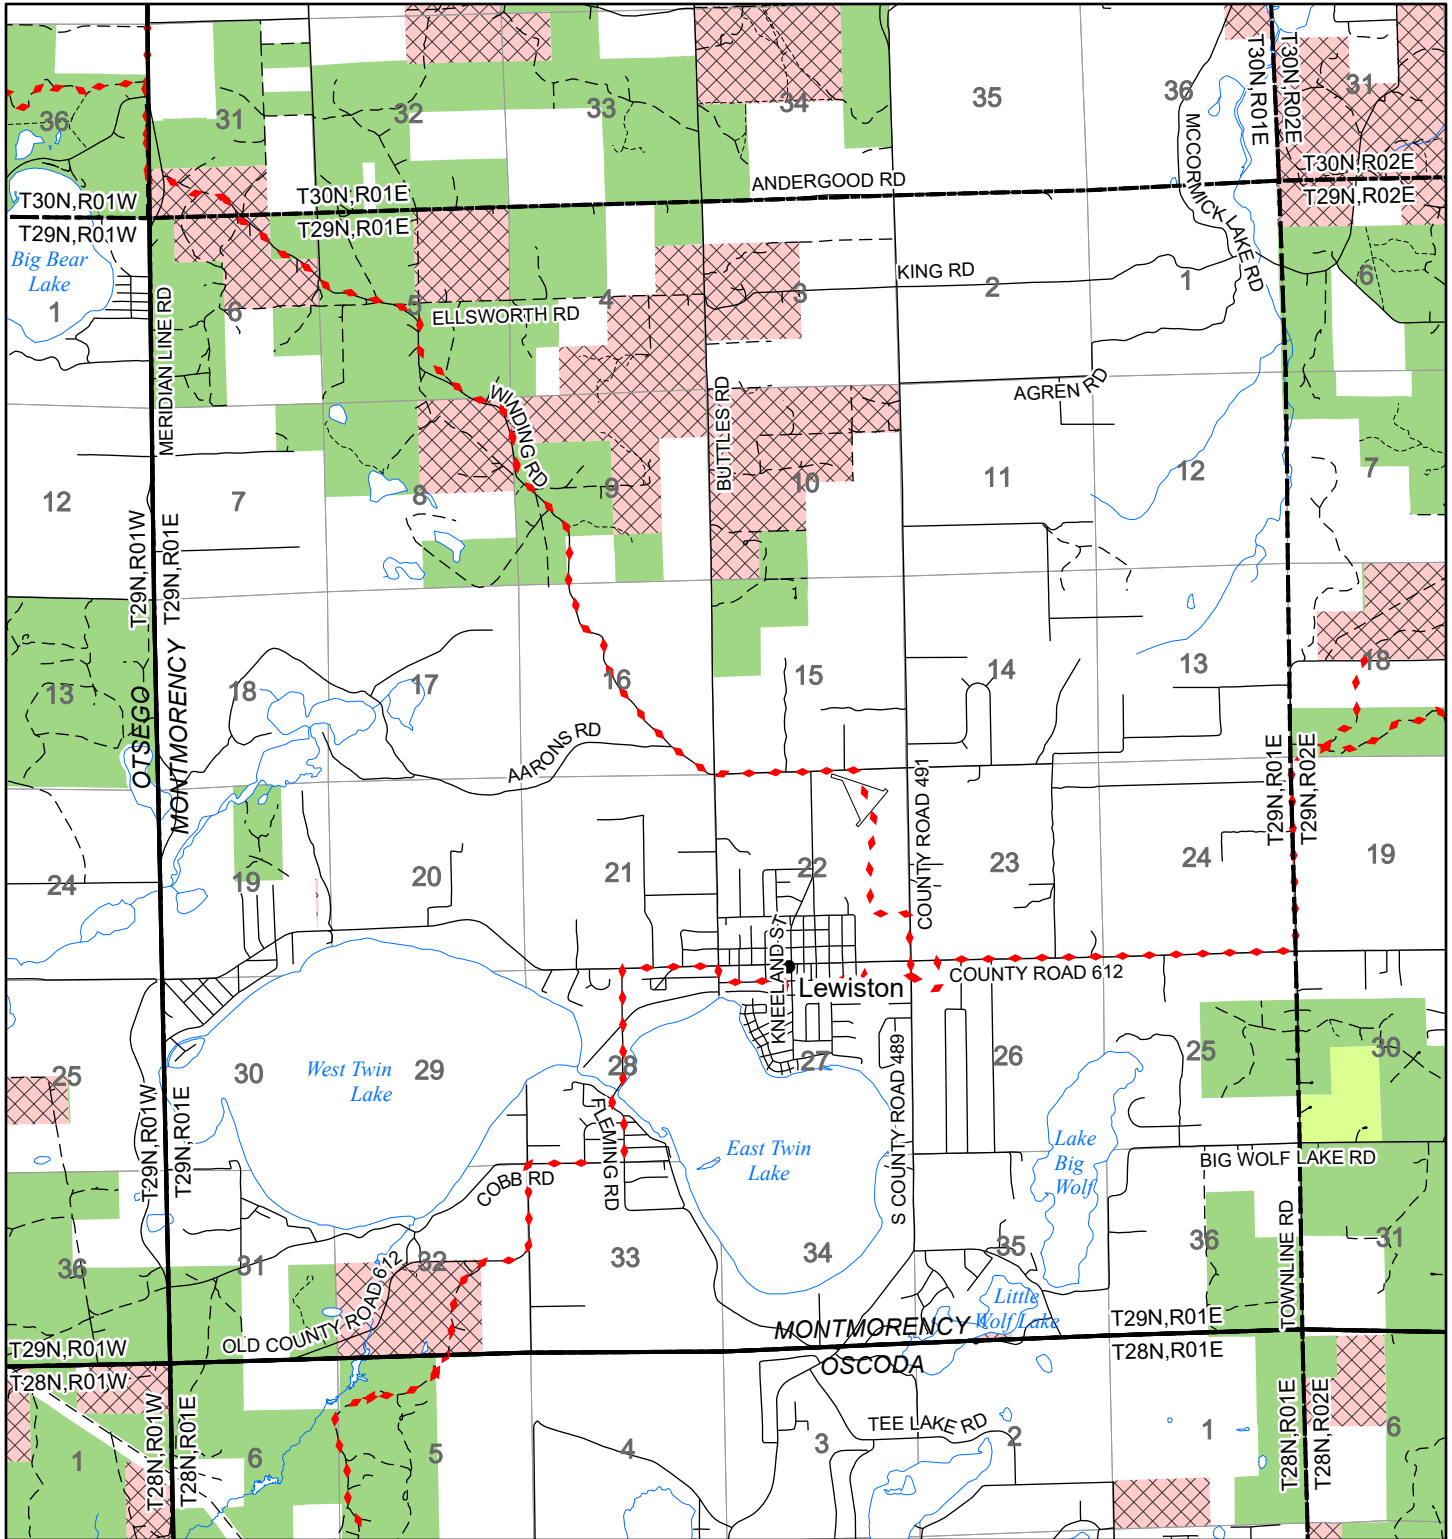

# 2022 Fuelwood Collection Map

## T29N,R01E

### MONTMORENCY CO.

- Open to Fuelwood Collection
- Open (Recently Closed Timber Sale)
- State land closed to fuelwood collection
- Snowmobile trail

Effective: April 1, 2022