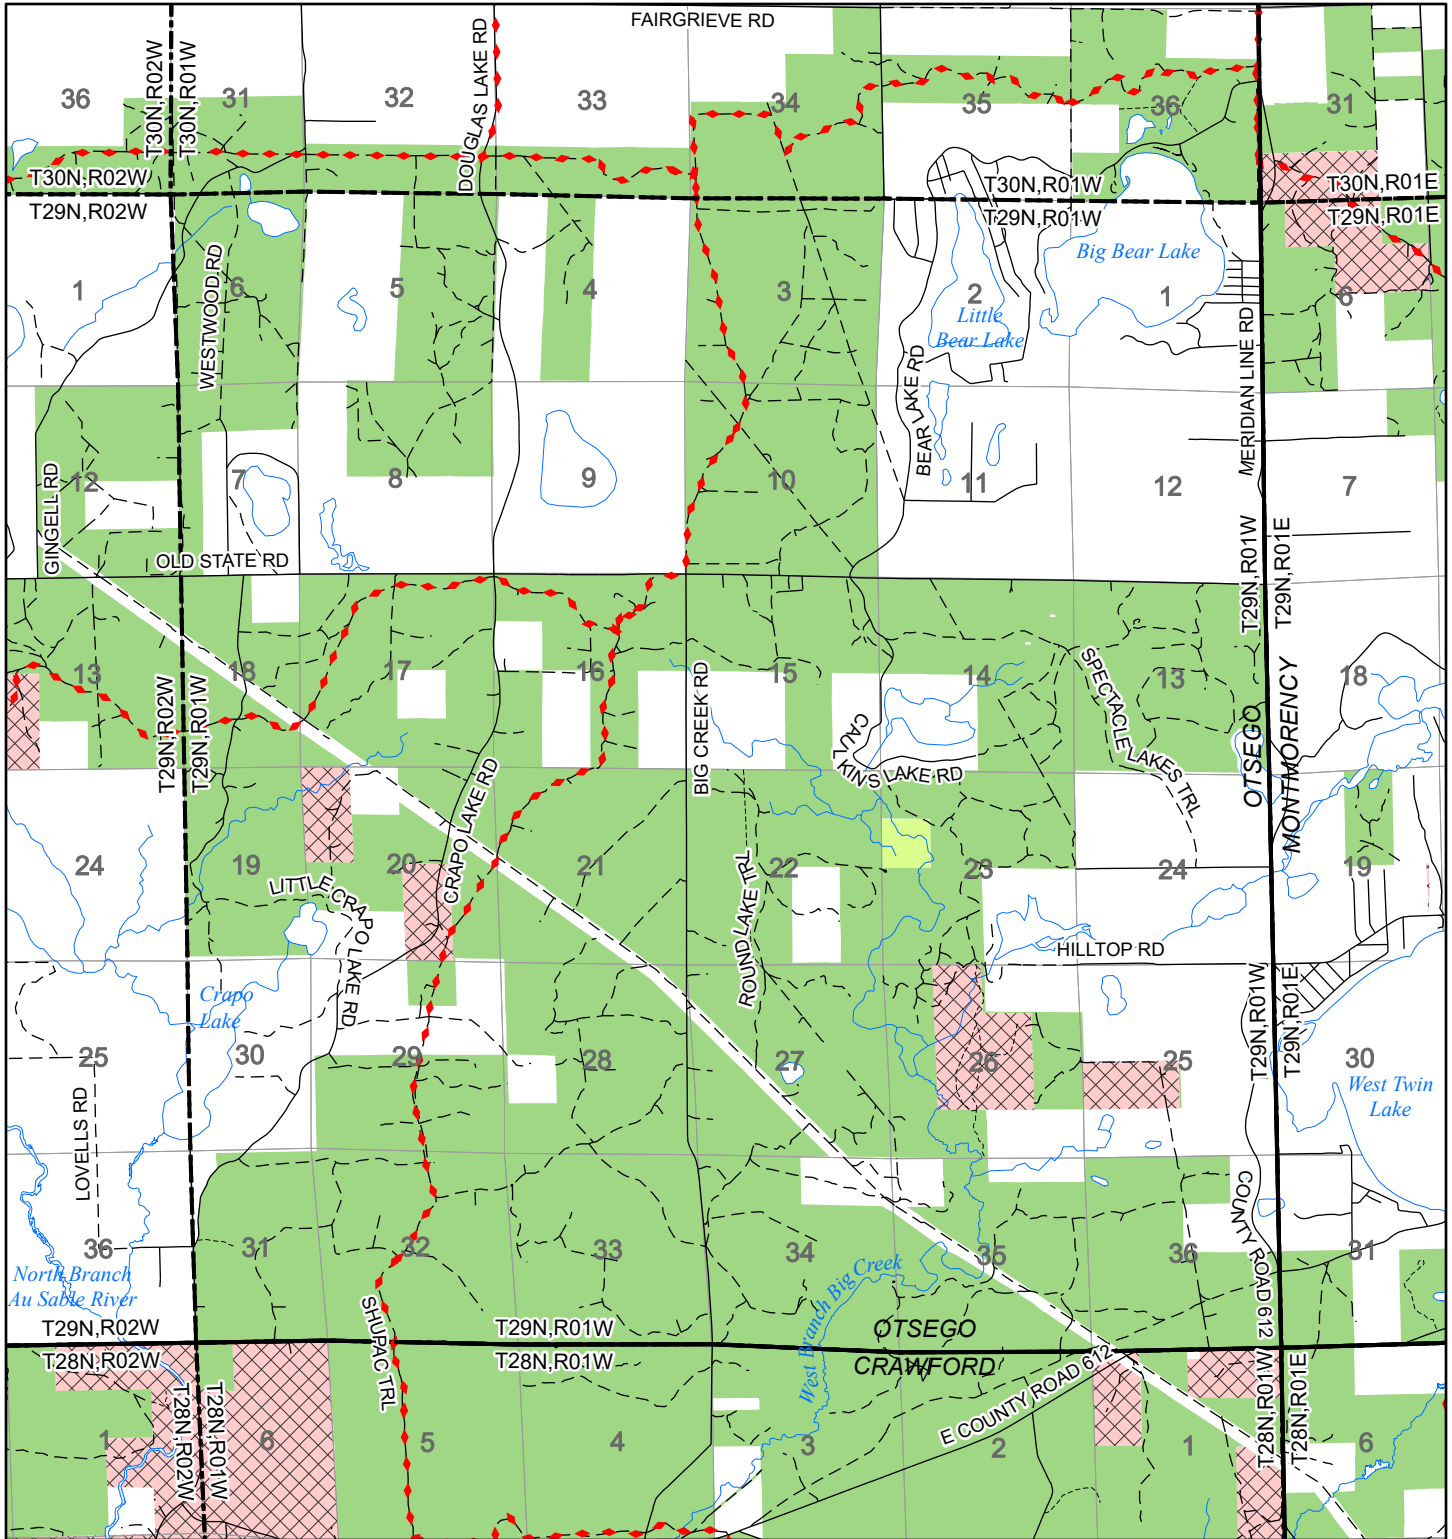

2022 Fuelwood Collection Map

T29N,R01W

OTSEGO CO.

- Open to Fuelwood Collection
- Open (Recently Closed Timber Sale)
- State land closed to fuelwood collection
- Snowmobile trail

Effective: April 1, 2022