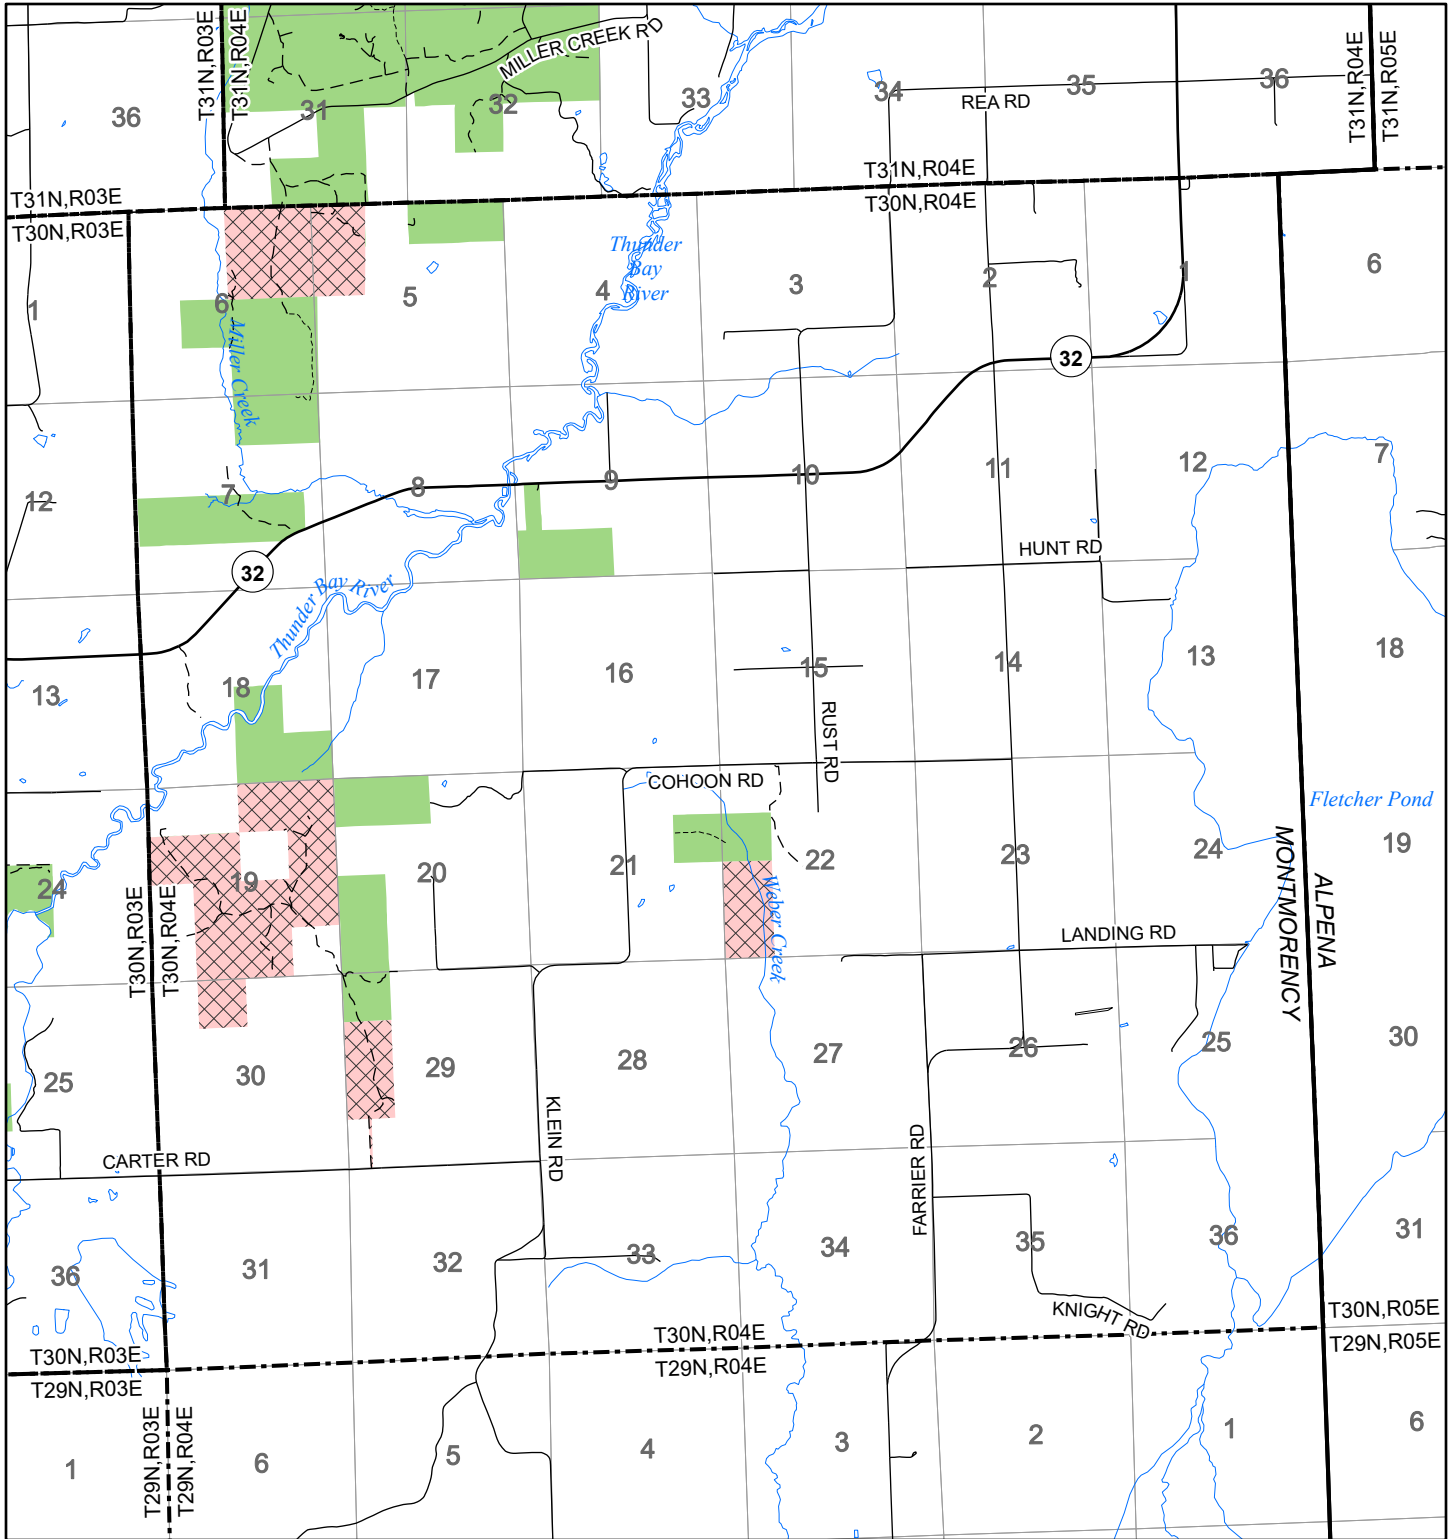

2022 Fuelwood Collection Map

T30N,R04E

MONTMORENCY CO.

- Open to Fuelwood Collection
- Open (Recently Closed Timber Sale)
- State land closed to fuelwood collection
- Snowmobile trail

Effective: April 1, 2022