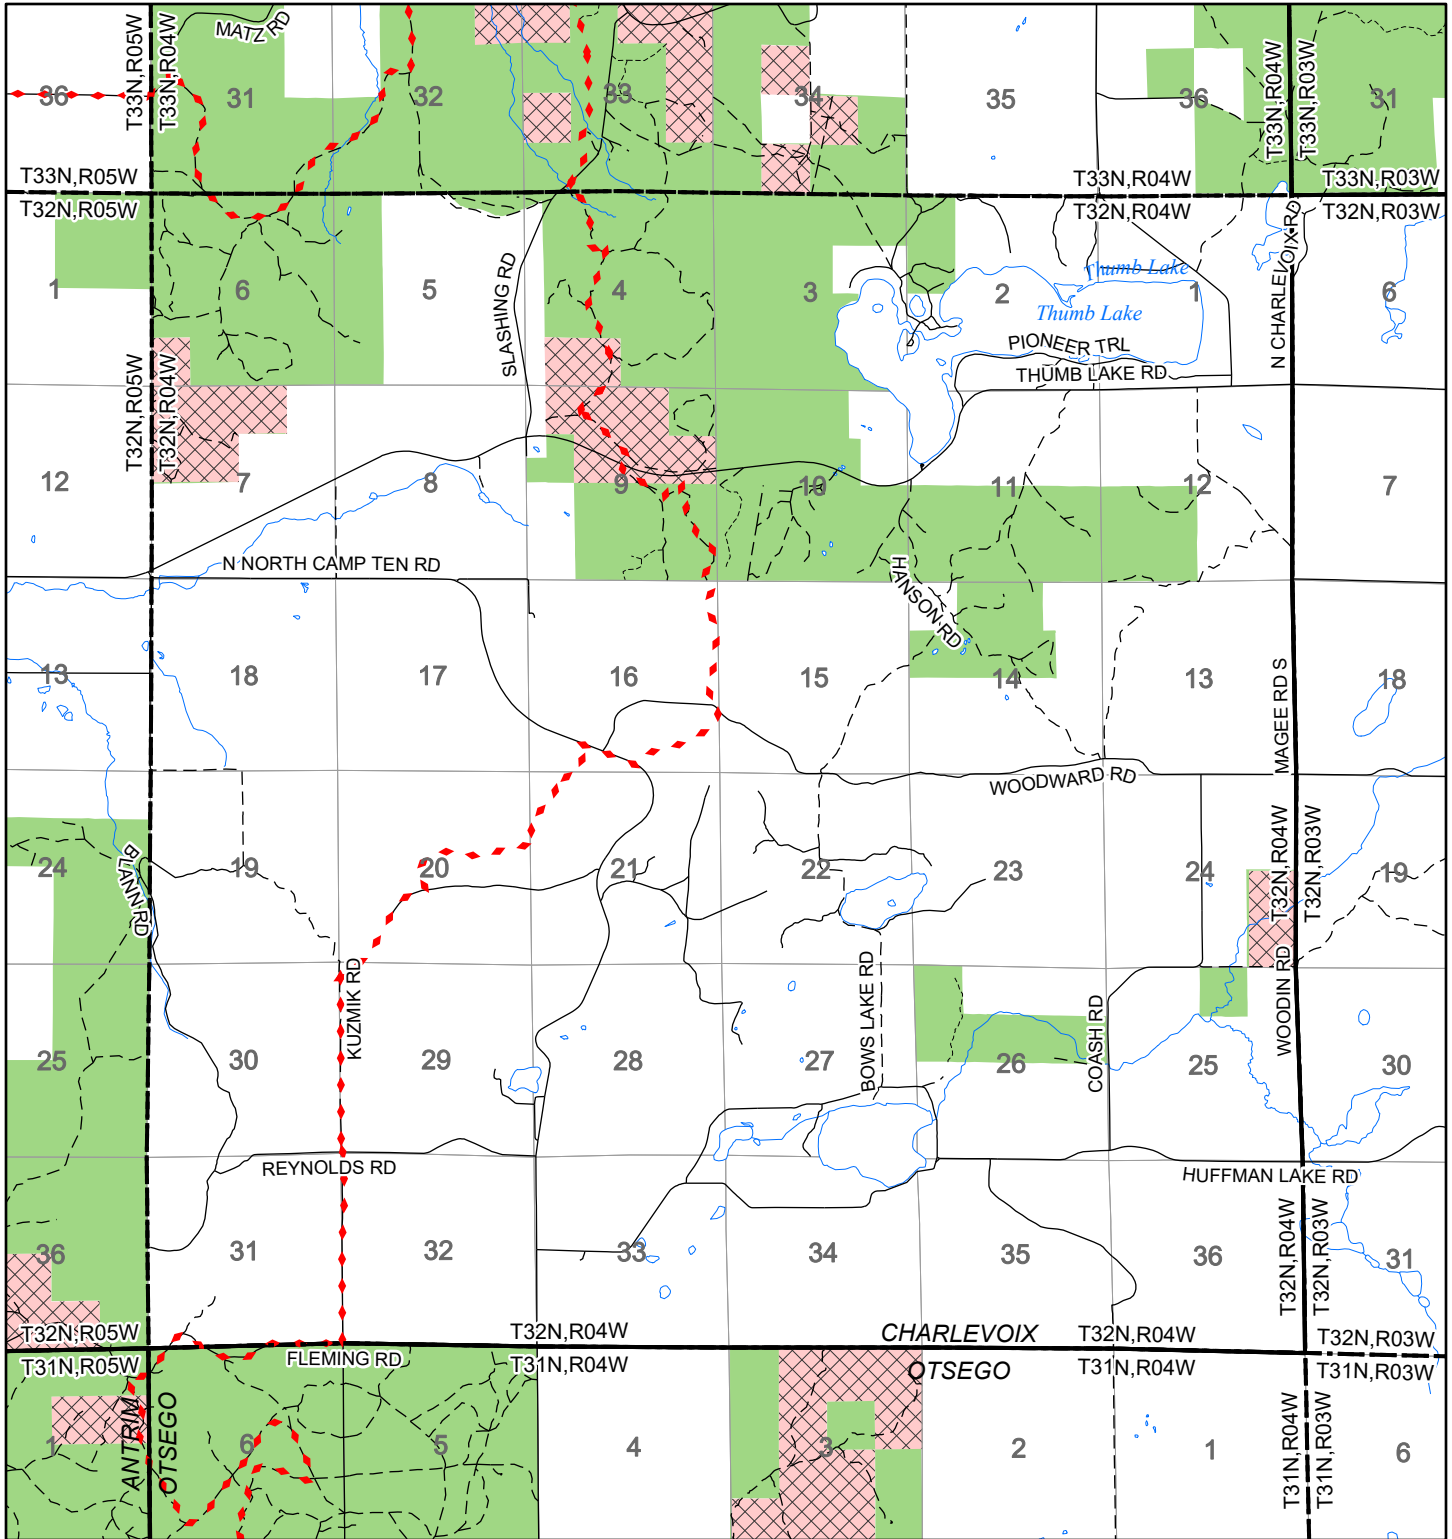

2022 Fuelwood Collection Map

T32N,R04W

CHARLEVOIX CO.

- Open to Fuelwood Collection
- Open (Recently Closed Timber Sale)
- State land closed to fuelwood collection
- Snowmobile trail

Effective: April 1, 2022