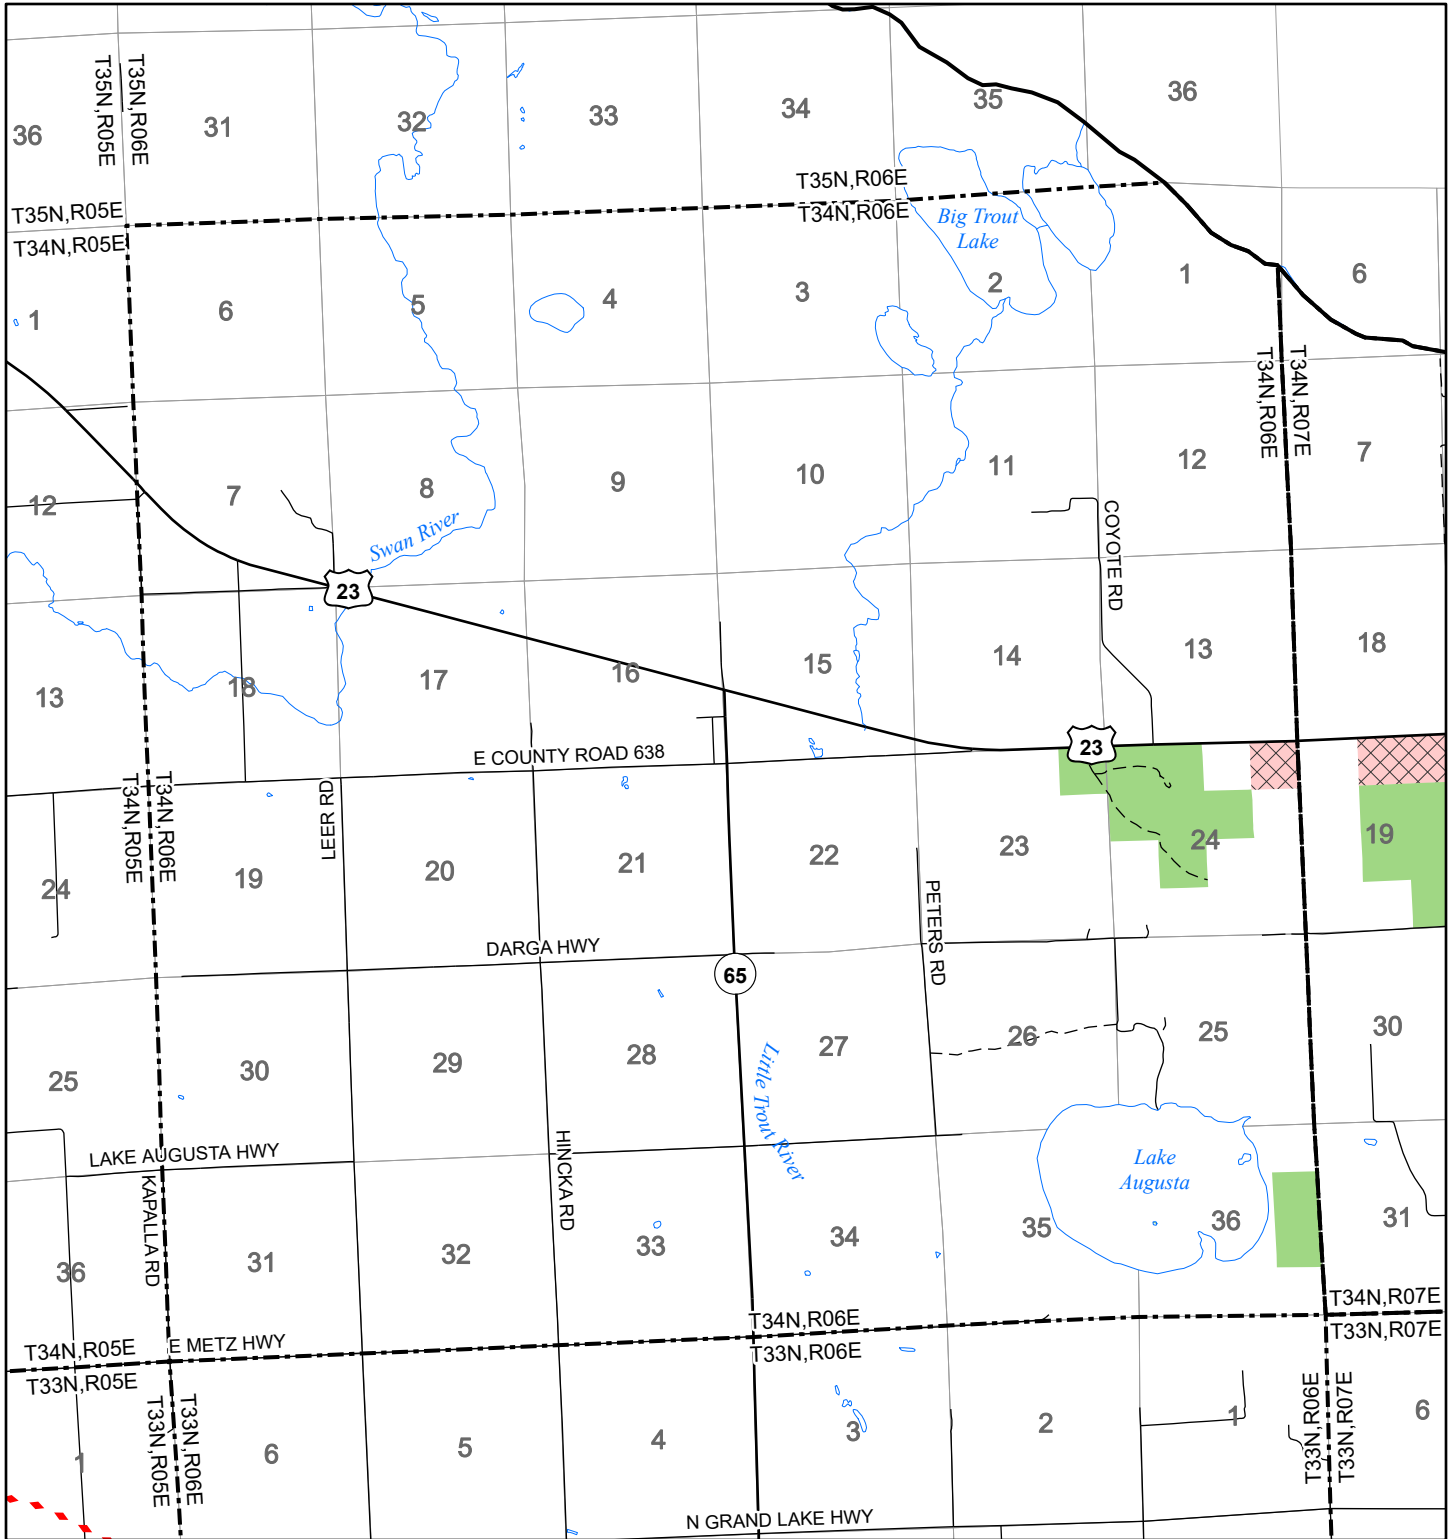

2022 Fuelwood Collection Map

T34N,R06E

PRESQUE ISLE CO.

- Open to Fuelwood Collection
- Open (Recently Closed Timber Sale)
- State land closed to fuelwood collection
- Snowmobile trail

Effective: April 1, 2022