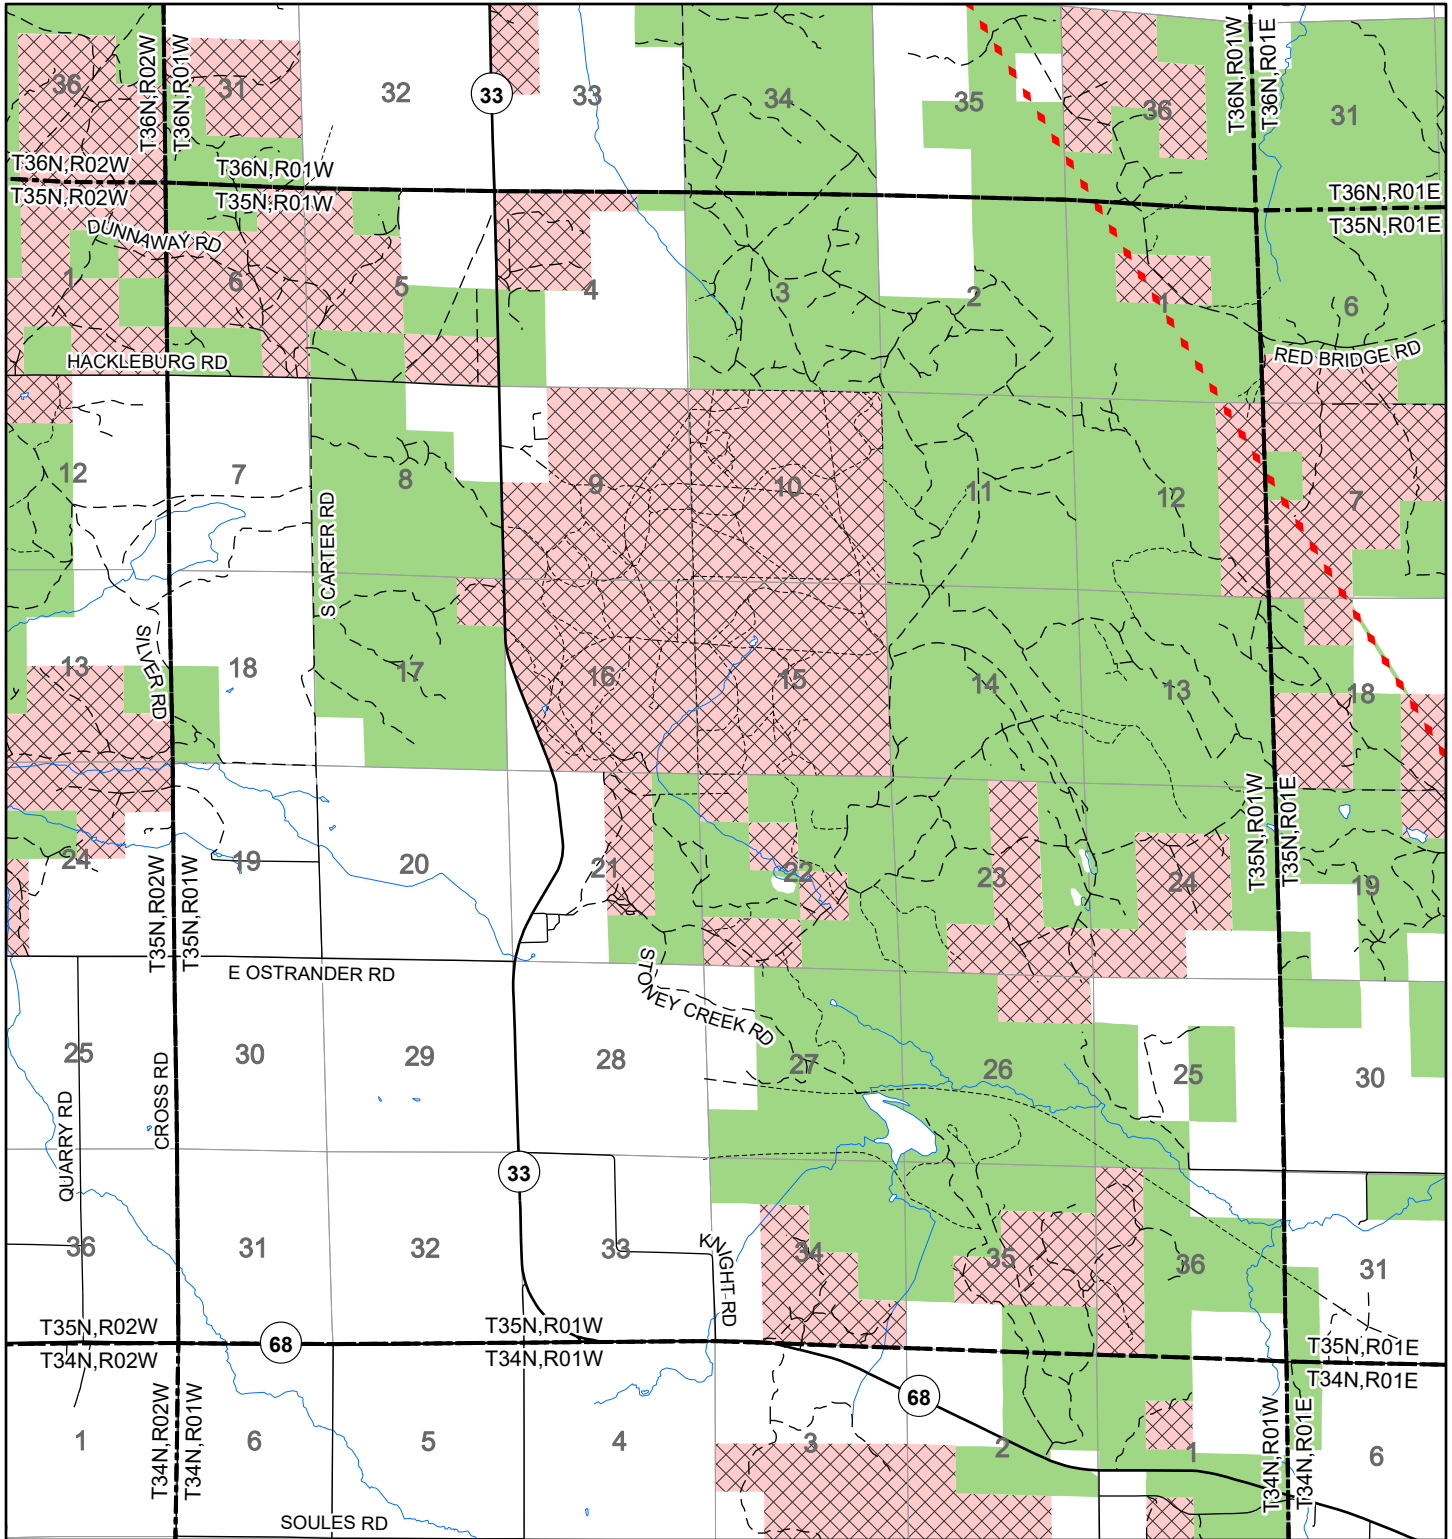

2022 Fuelwood Collection Map

T35N,R01W

CHEBOYGAN CO.

- Open to Fuelwood Collection
- Open (Recently Closed Timber Sale)
- State land closed to fuelwood collection
- Snowmobile trail

Effective: April 1, 2022