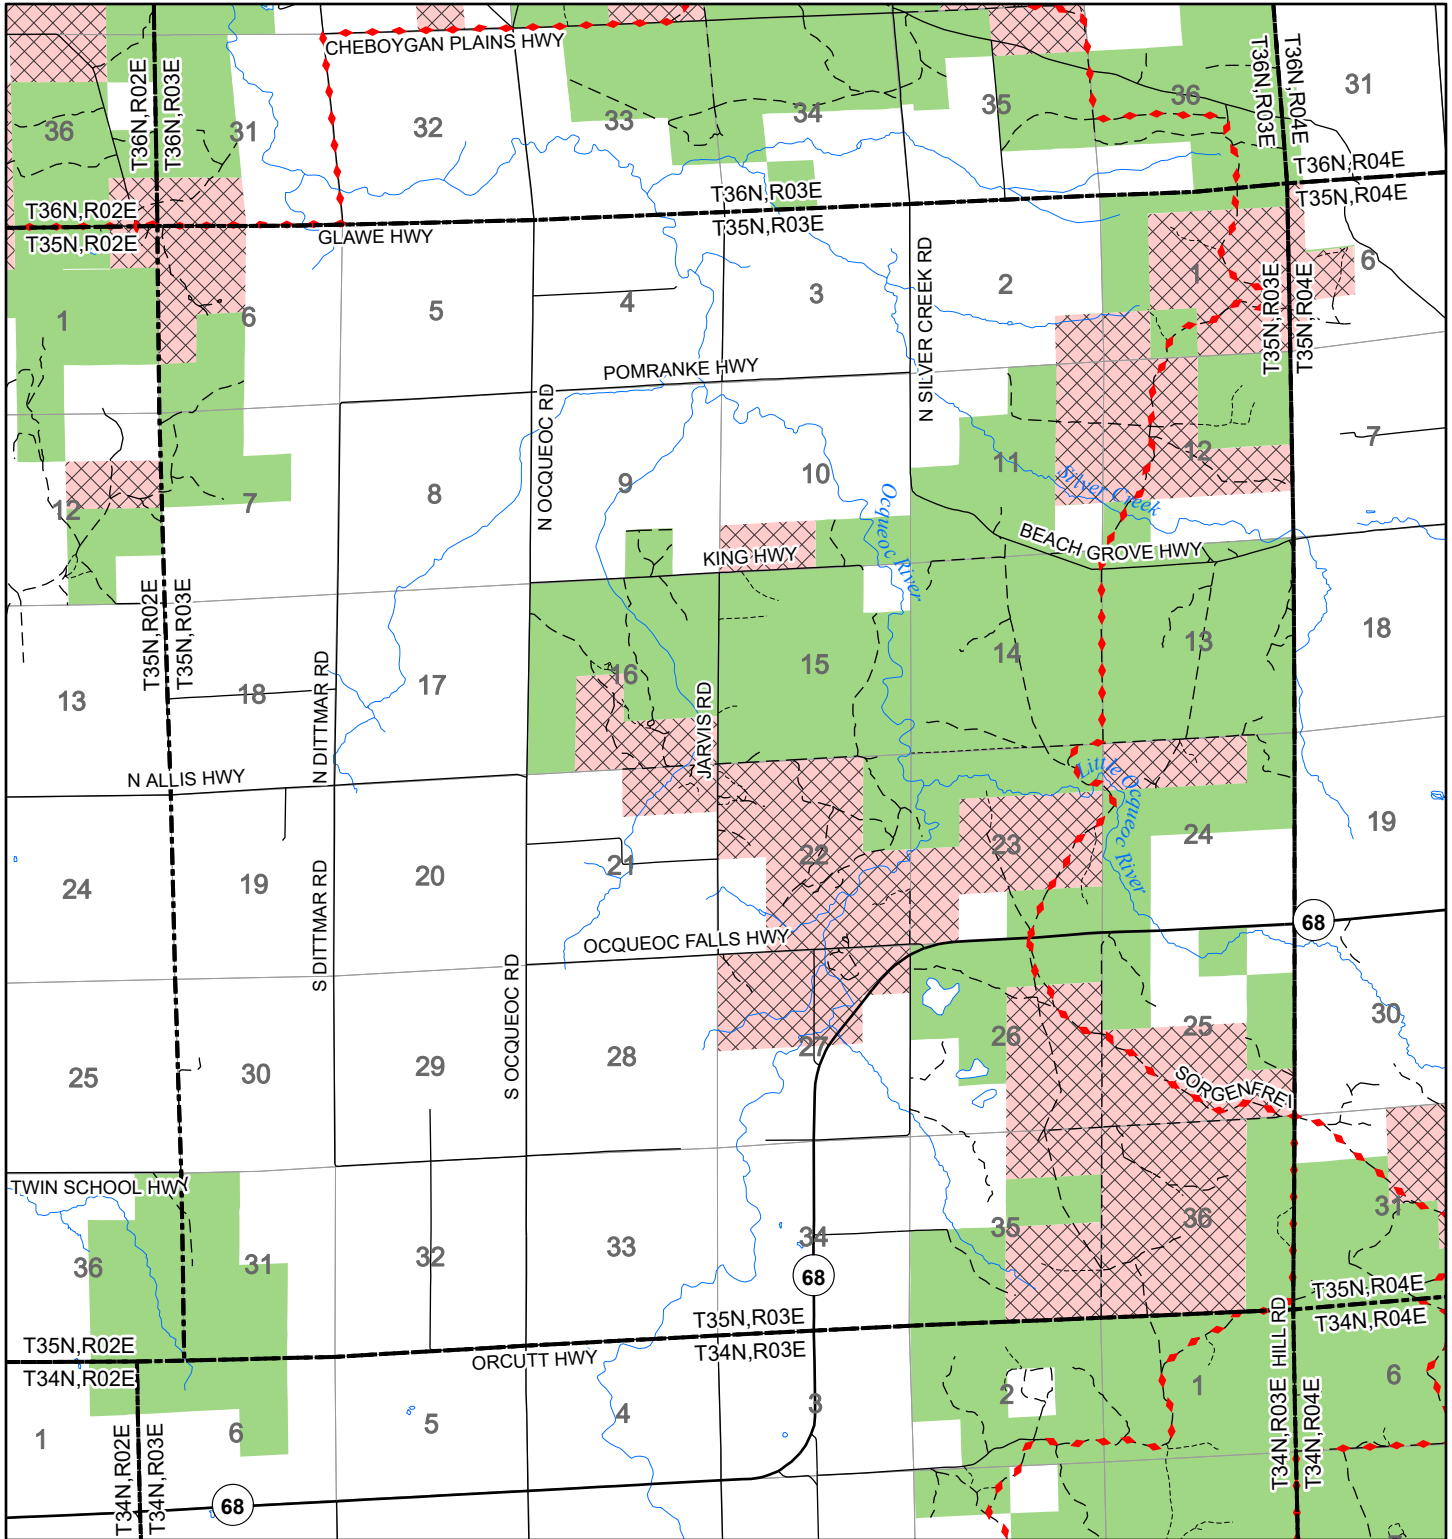

2022 Fuelwood Collection Map

T35N,R03E

PRESQUE ISLE CO.

- Open to Fuelwood Collection
- Open (Recently Closed Timber Sale)
- State land closed to fuelwood collection
- Snowmobile trail

Effective: April 1, 2022