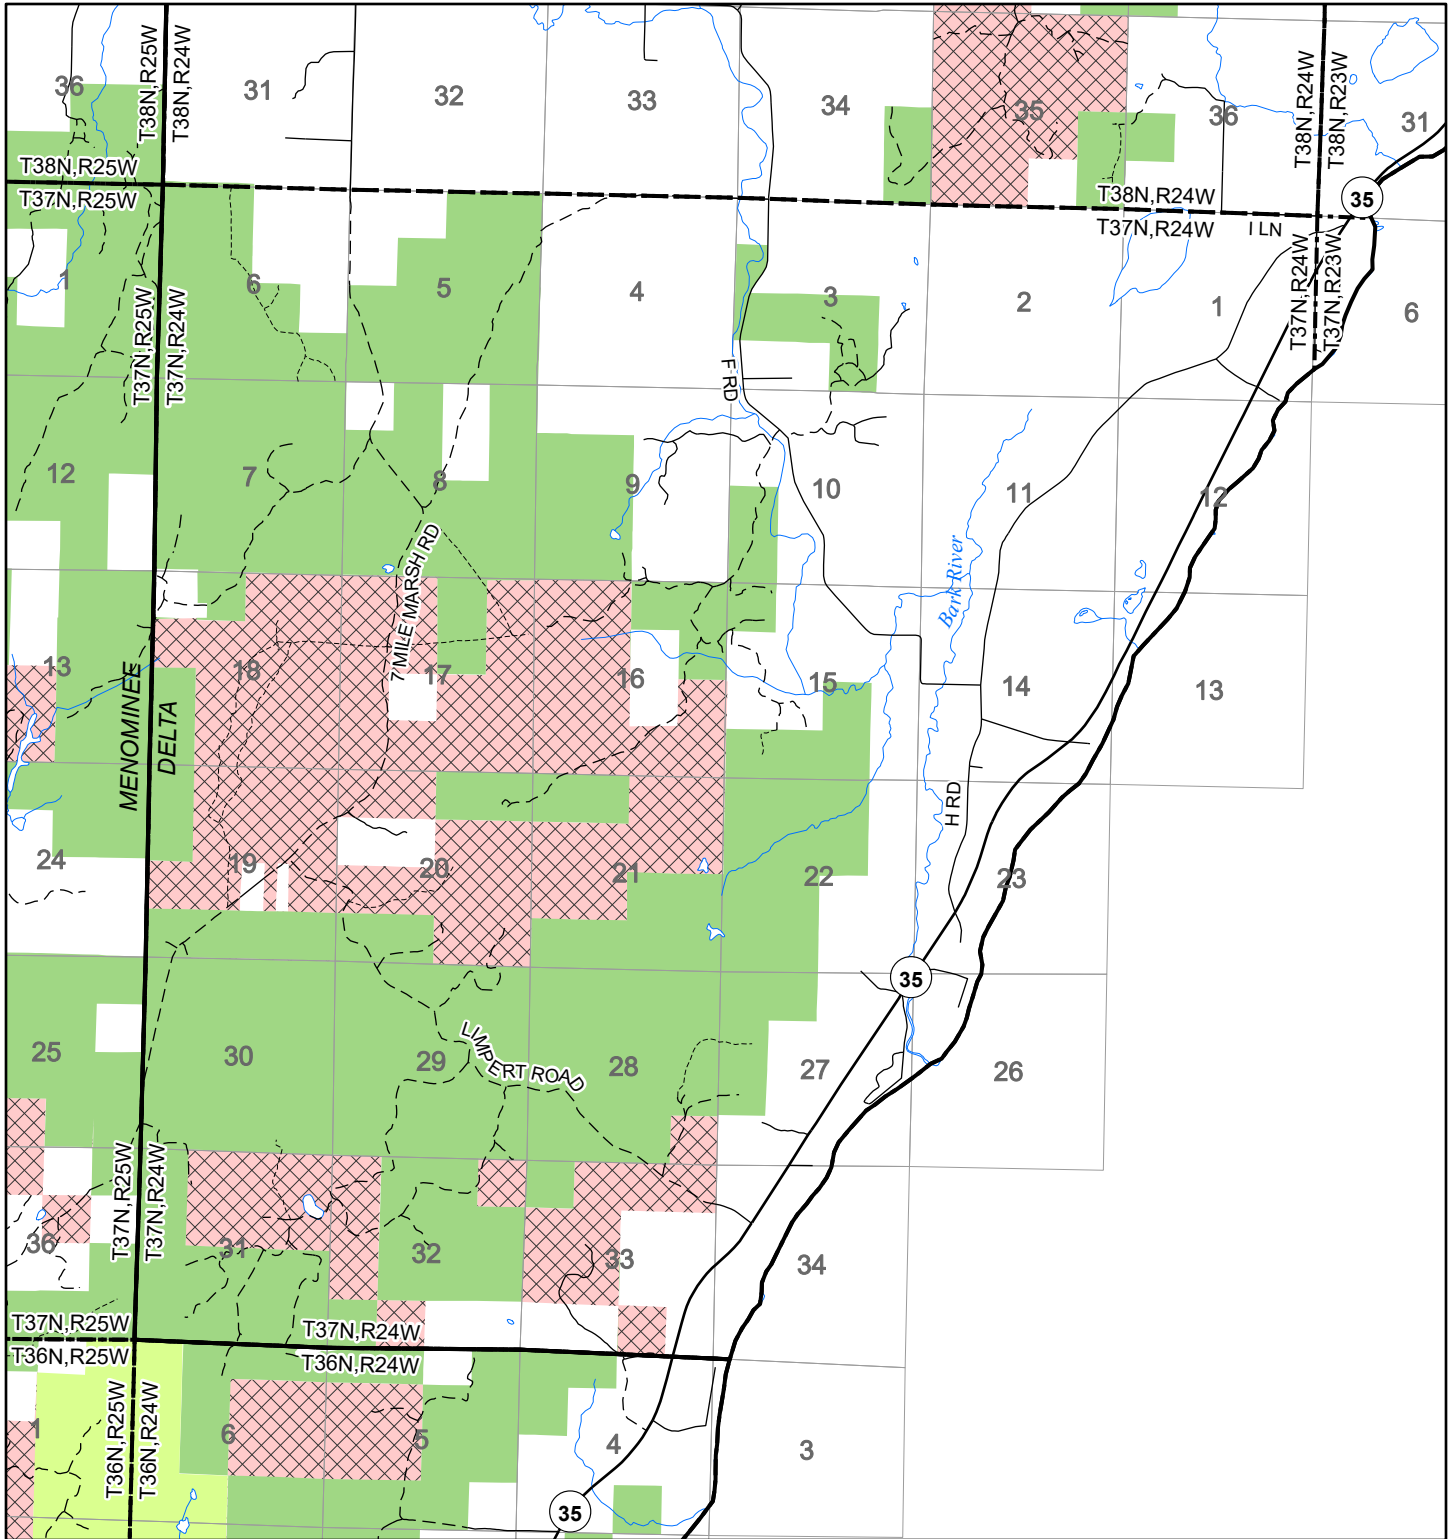

# 2022 Fuelwood Collection Map

## T37N,R24W

### DELTA CO.

- Open to Fuelwood Collection
- Open (Recently Closed Timber Sale)
- State land closed to fuelwood collection
- Snowmobile trail

Effective: April 1, 2022