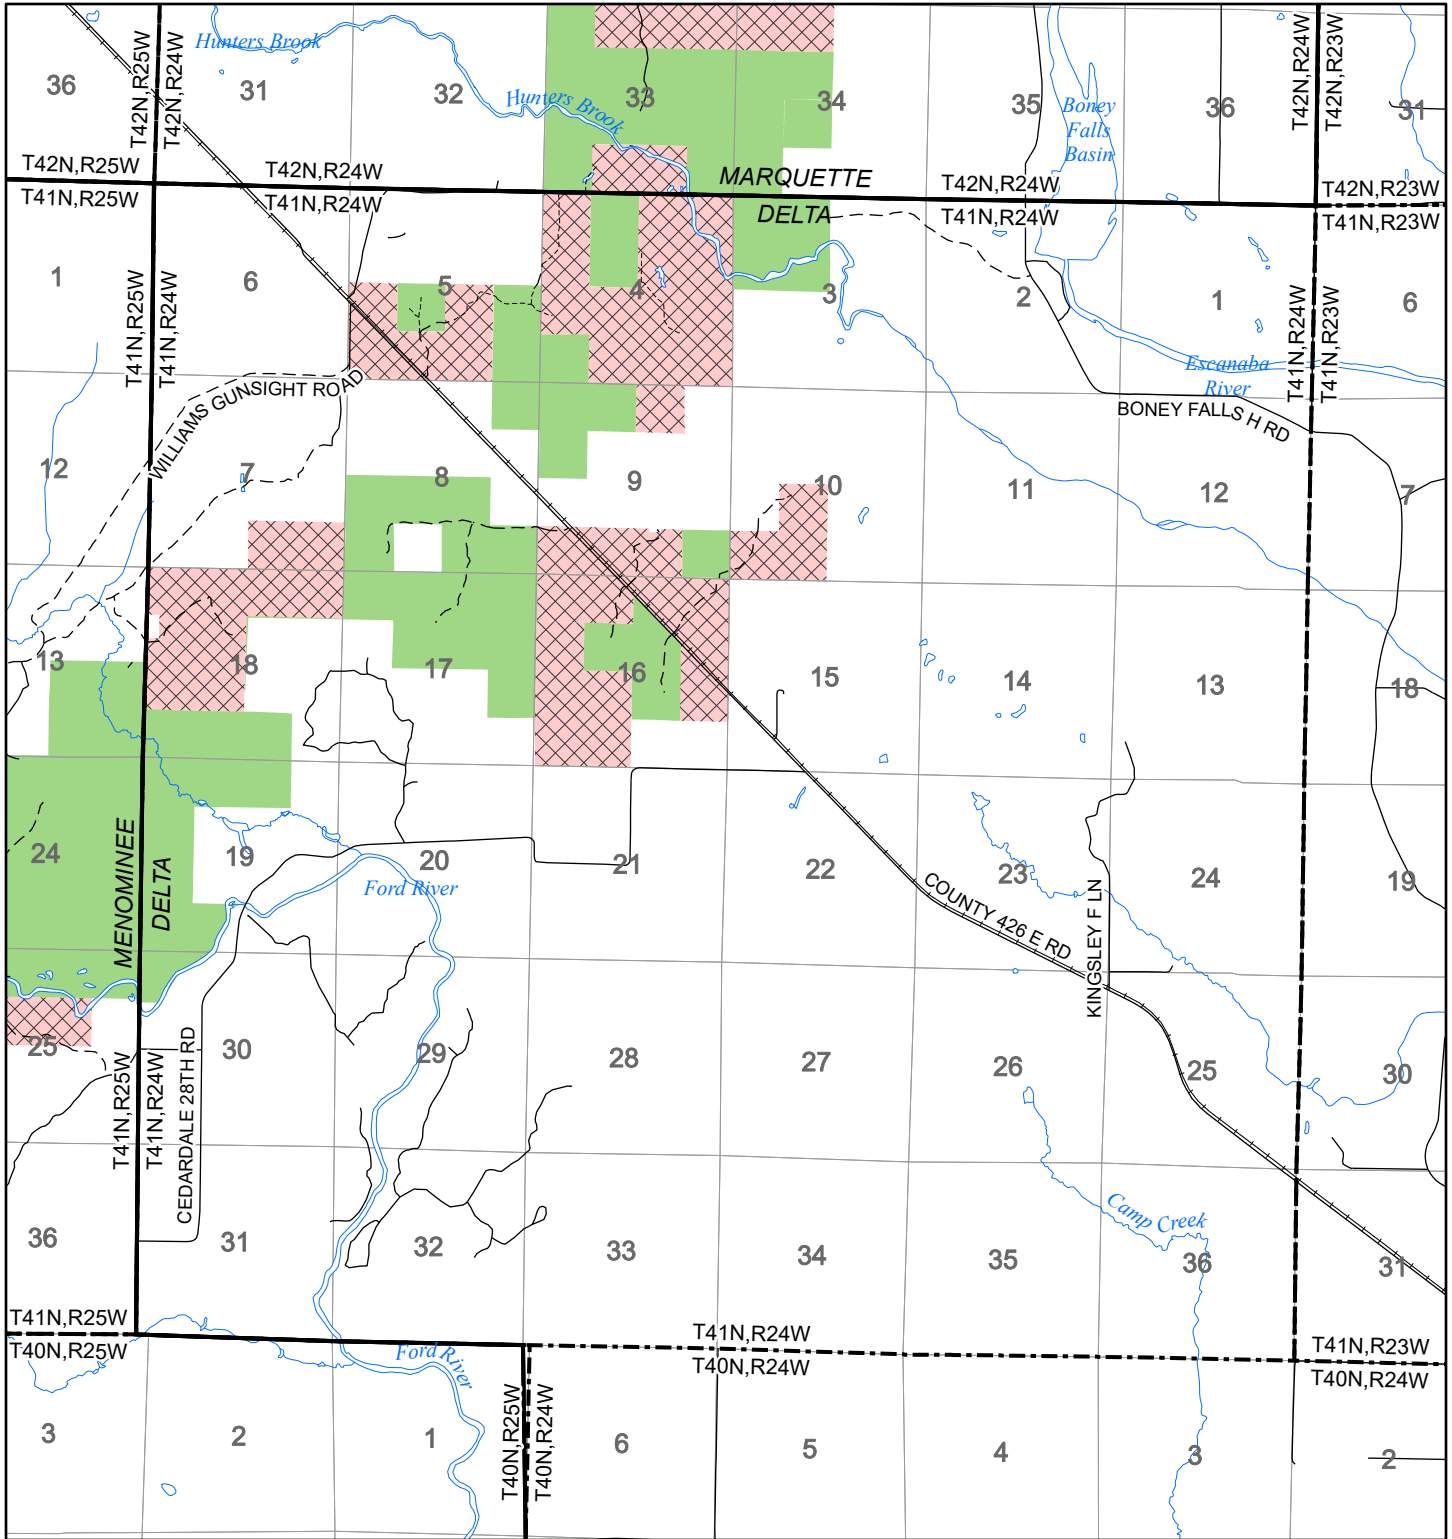

2022 Fuelwood Collection Map

T41N,R24W

DELTA CO.

- Open to Fuelwood Collection
- Open (Recently Closed Timber Sale)
- State land closed to fuelwood collection
- Snowmobile trail

Effective: April 1, 2022