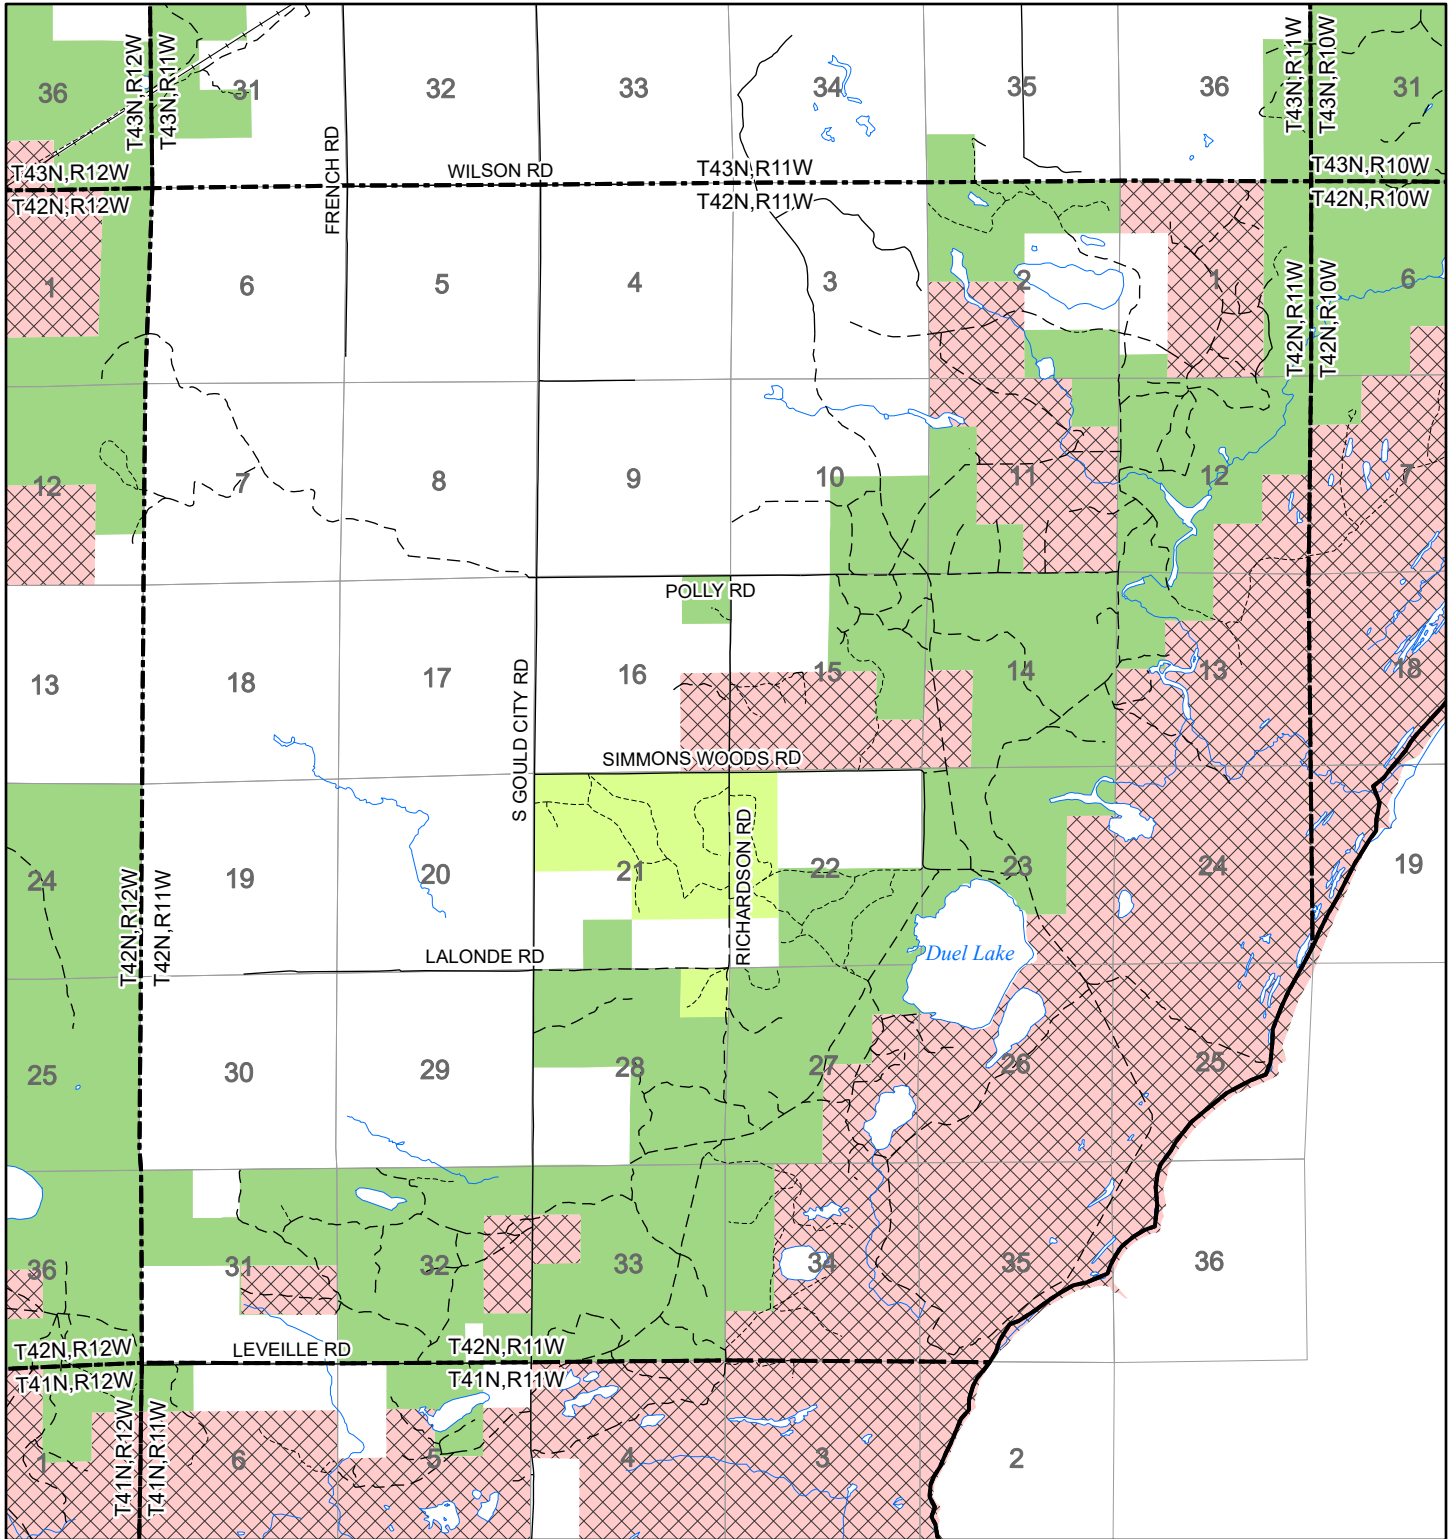

2022 Fuelwood Collection Map

T42N,R11W

MACKINAC CO.

- Open to Fuelwood Collection
- Open (Recently Closed Timber Sale)
- State land closed to fuelwood collection
- Snowmobile trail

Effective: April 1, 2022