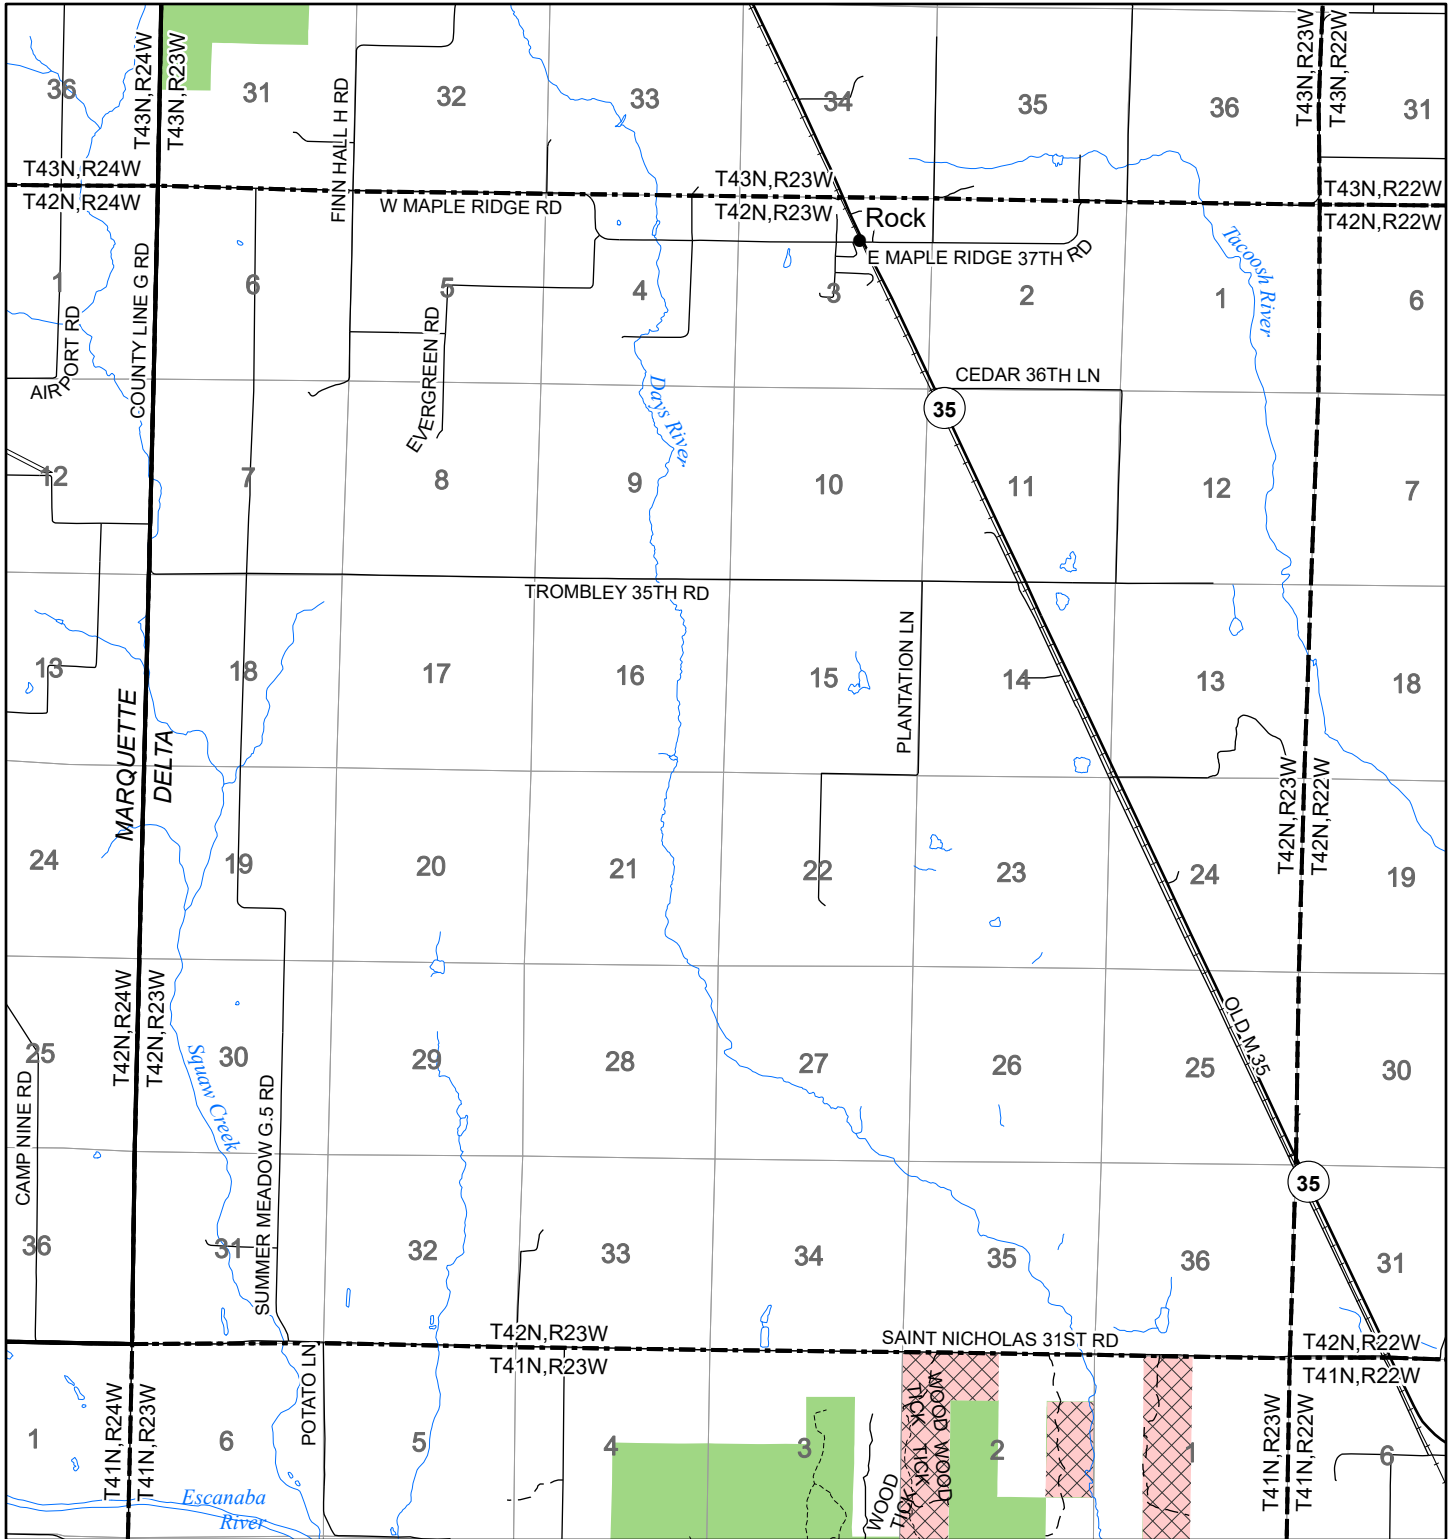

2022 Fuelwood Collection Map

T42N,R23W

DELTA CO.

- Open to Fuelwood Collection
- Open (Recently Closed Timber Sale)
- State land closed to fuelwood collection
- Snowmobile trail

Effective: April 1, 2022