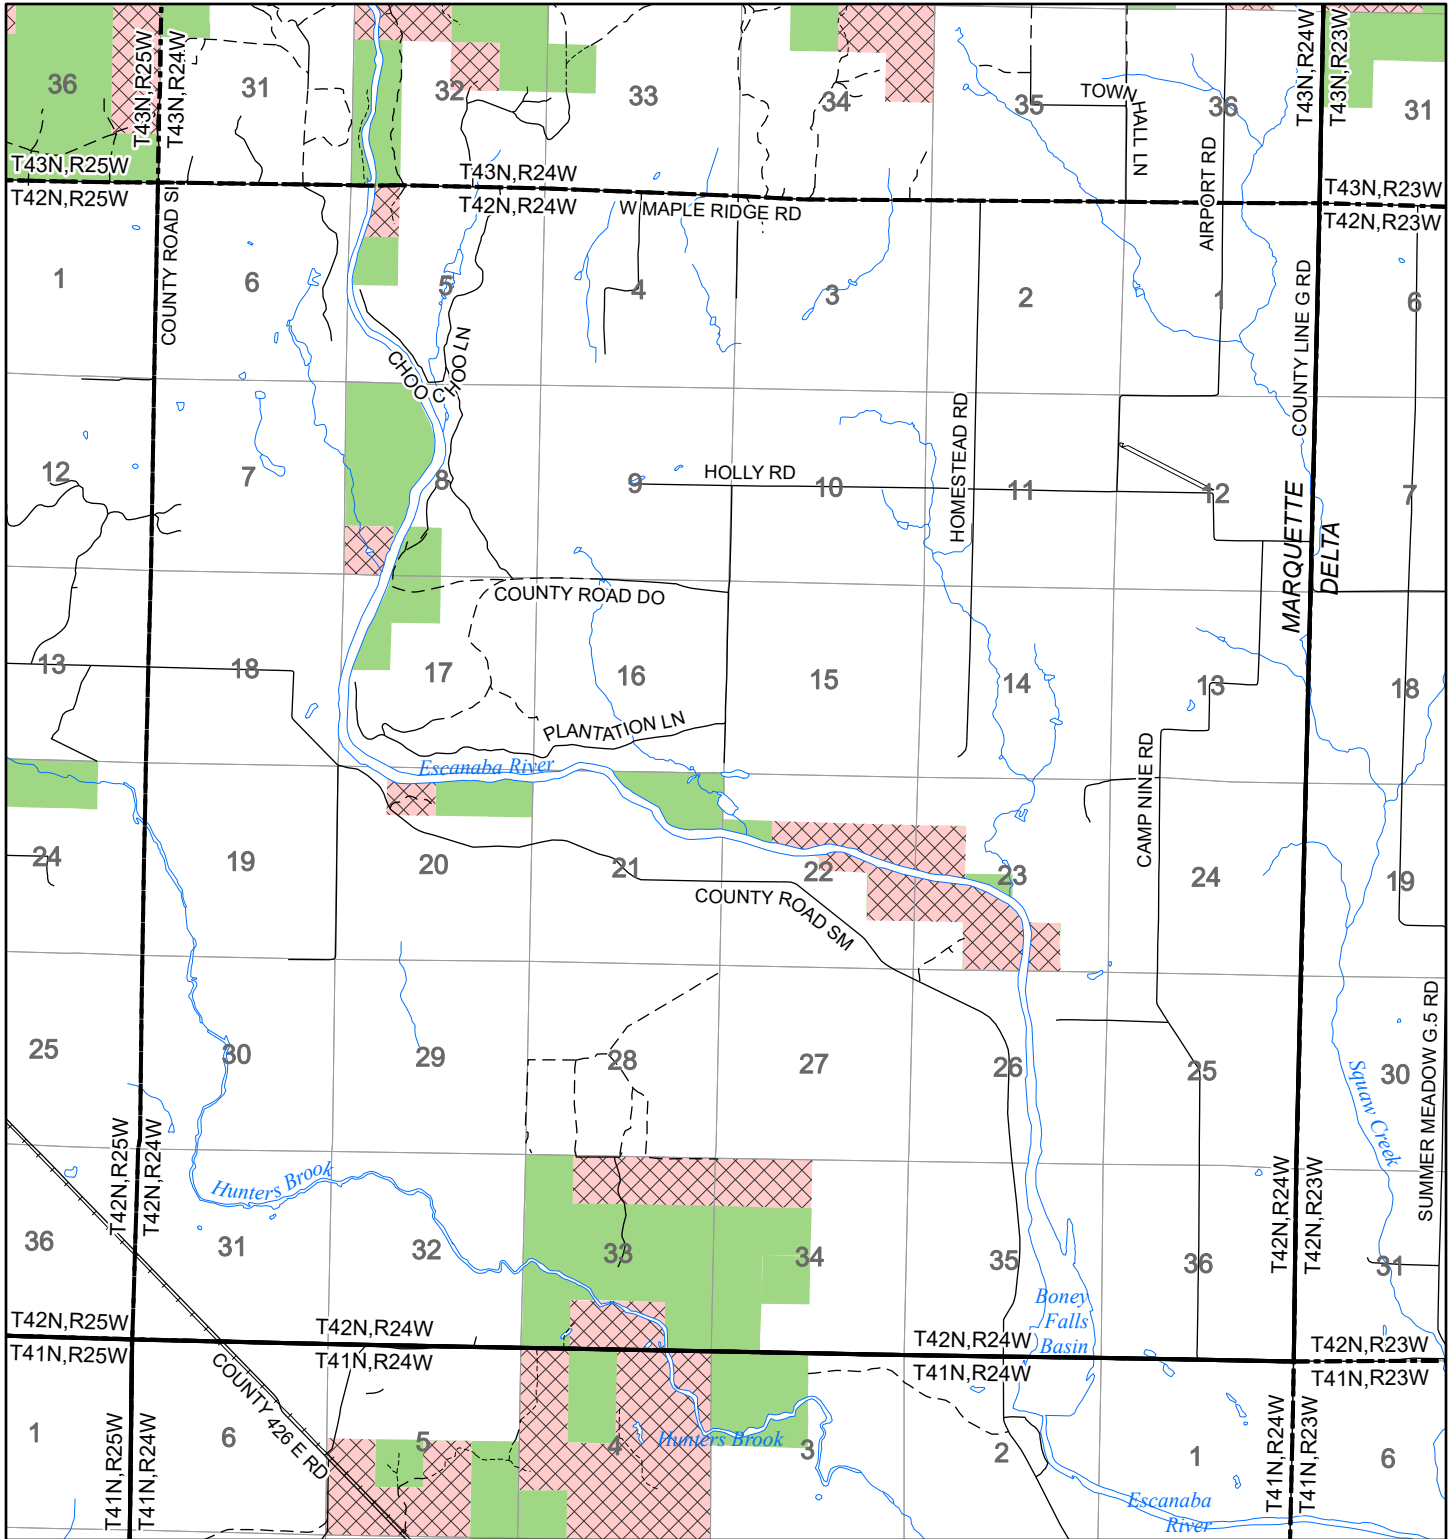

2022 Fuelwood Collection Map

T42N,R24W

MARQUETTE CO.

- Open to Fuelwood Collection
- Open (Recently Closed Timber Sale)
- State land closed to fuelwood collection
- Snowmobile trail

Effective: April 1, 2022