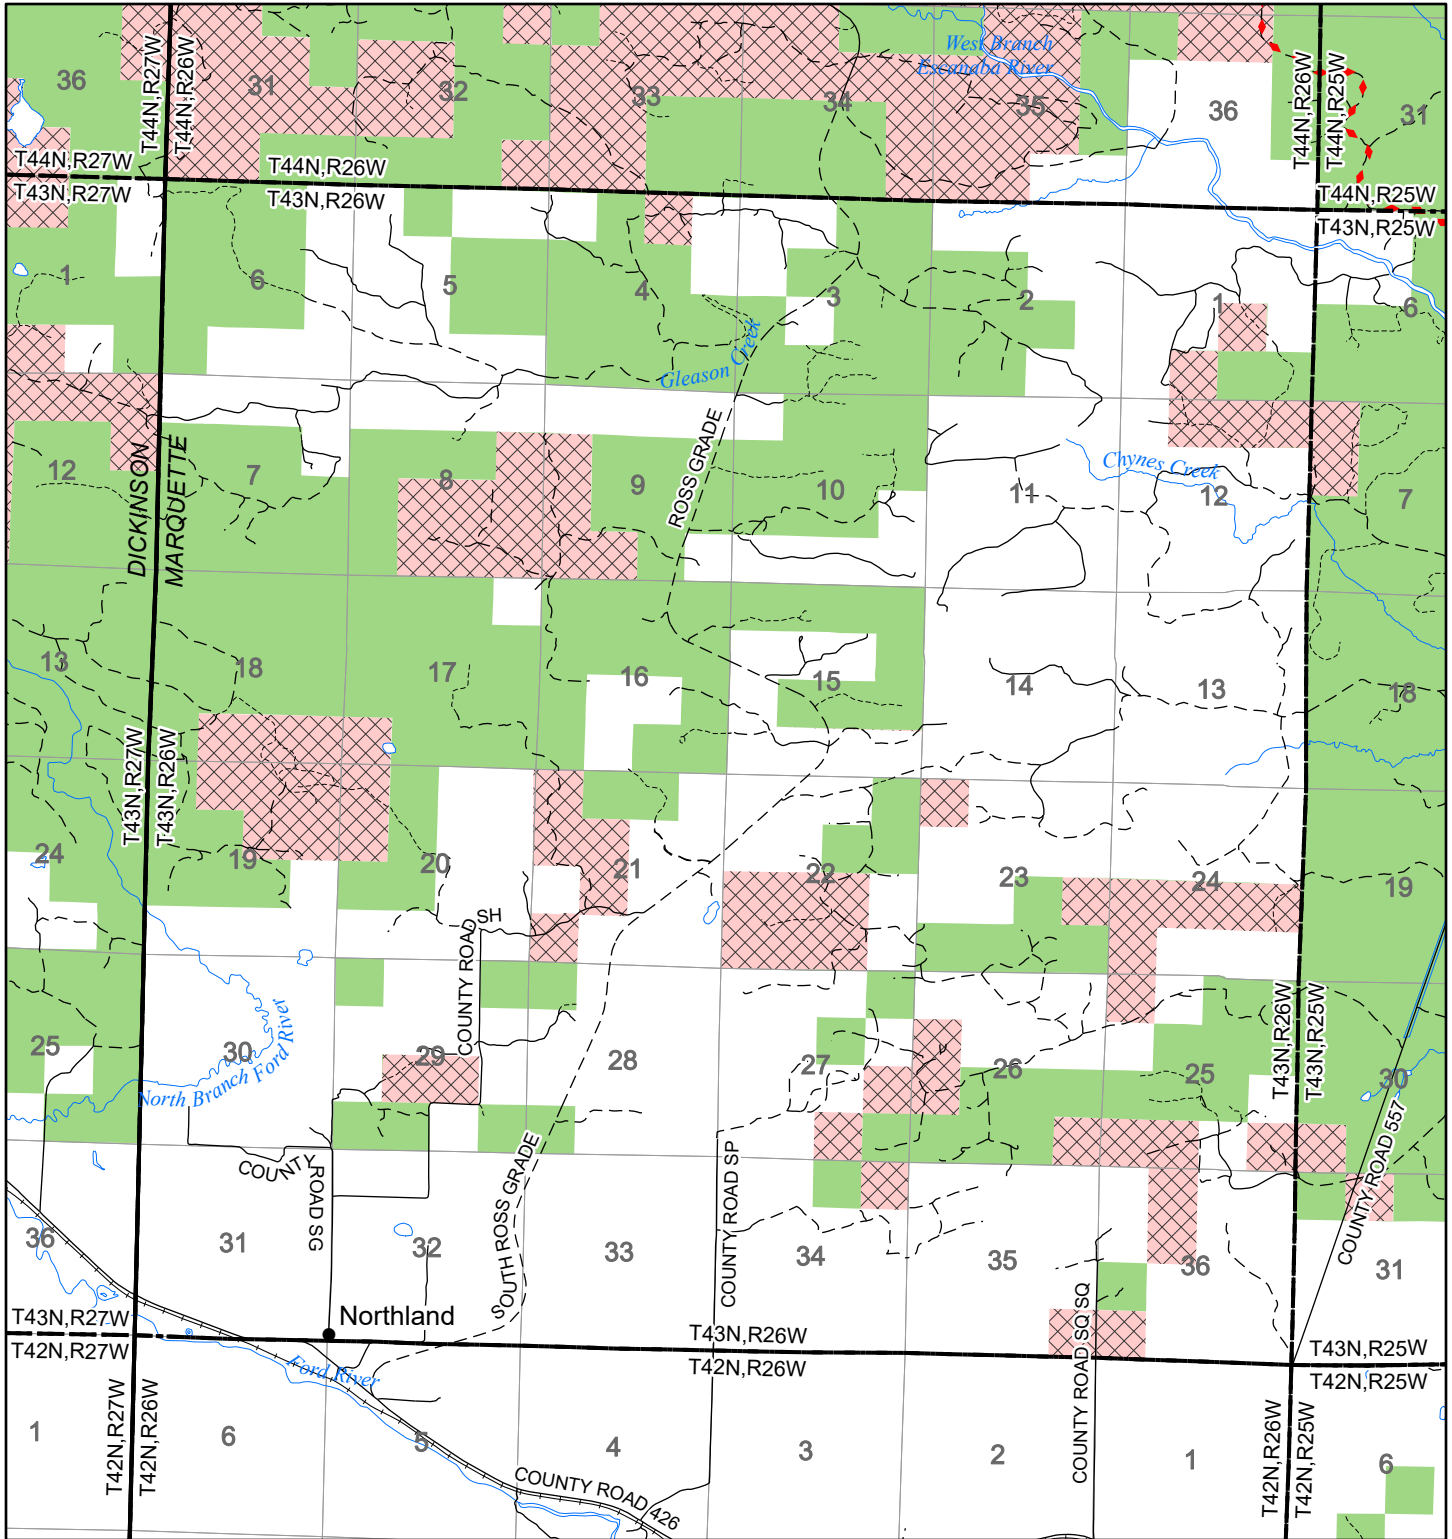

2022 Fuelwood Collection Map

T43N,R26W

MARQUETTE CO.

- Open to Fuelwood Collection
- Open (Recently Closed Timber Sale)
- State land closed to fuelwood collection
- Snowmobile trail

Effective: April 1, 2022