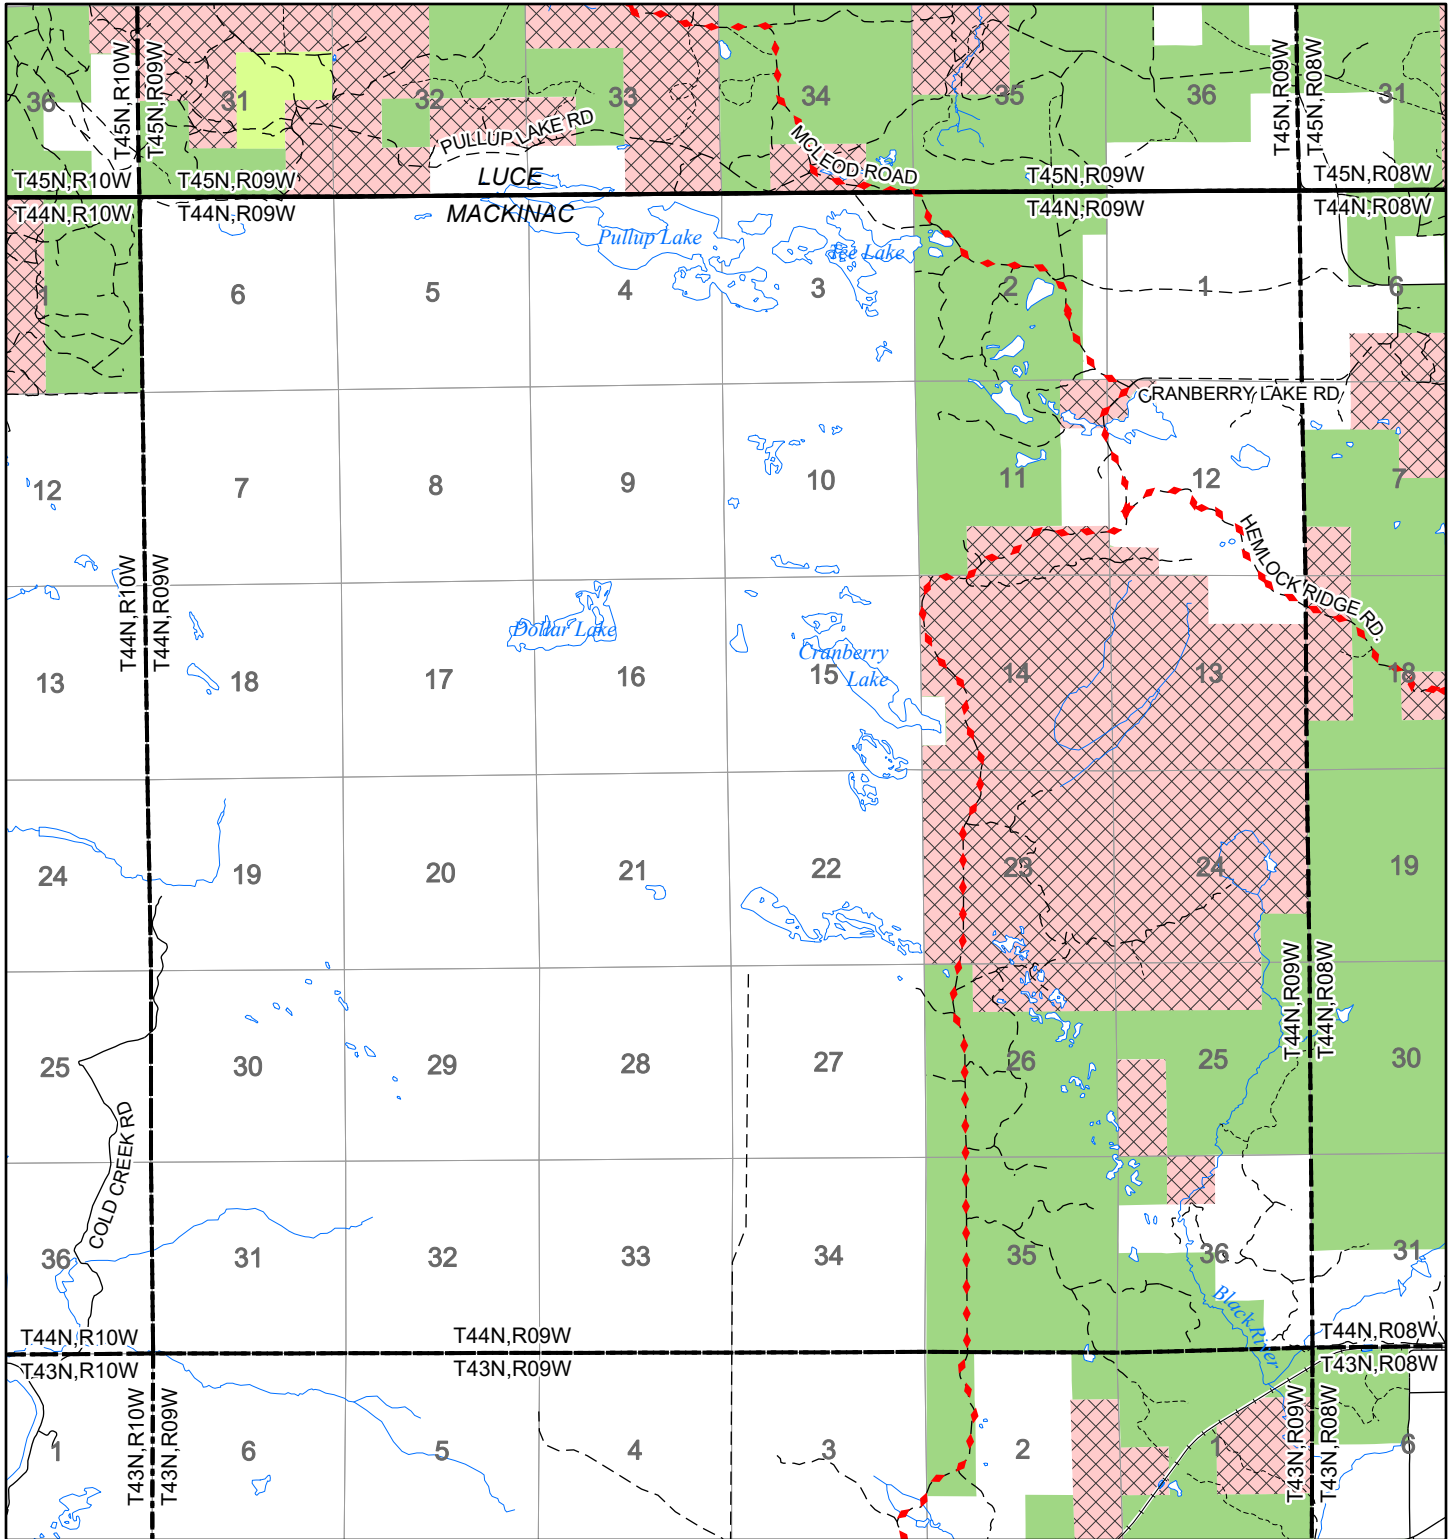

2022 Fuelwood Collection Map

T44N,R09W

MACKINAC CO.

- Open to Fuelwood Collection
- Open (Recently Closed Timber Sale)
- State land closed to fuelwood collection
- Snowmobile trail

Effective: April 1, 2022