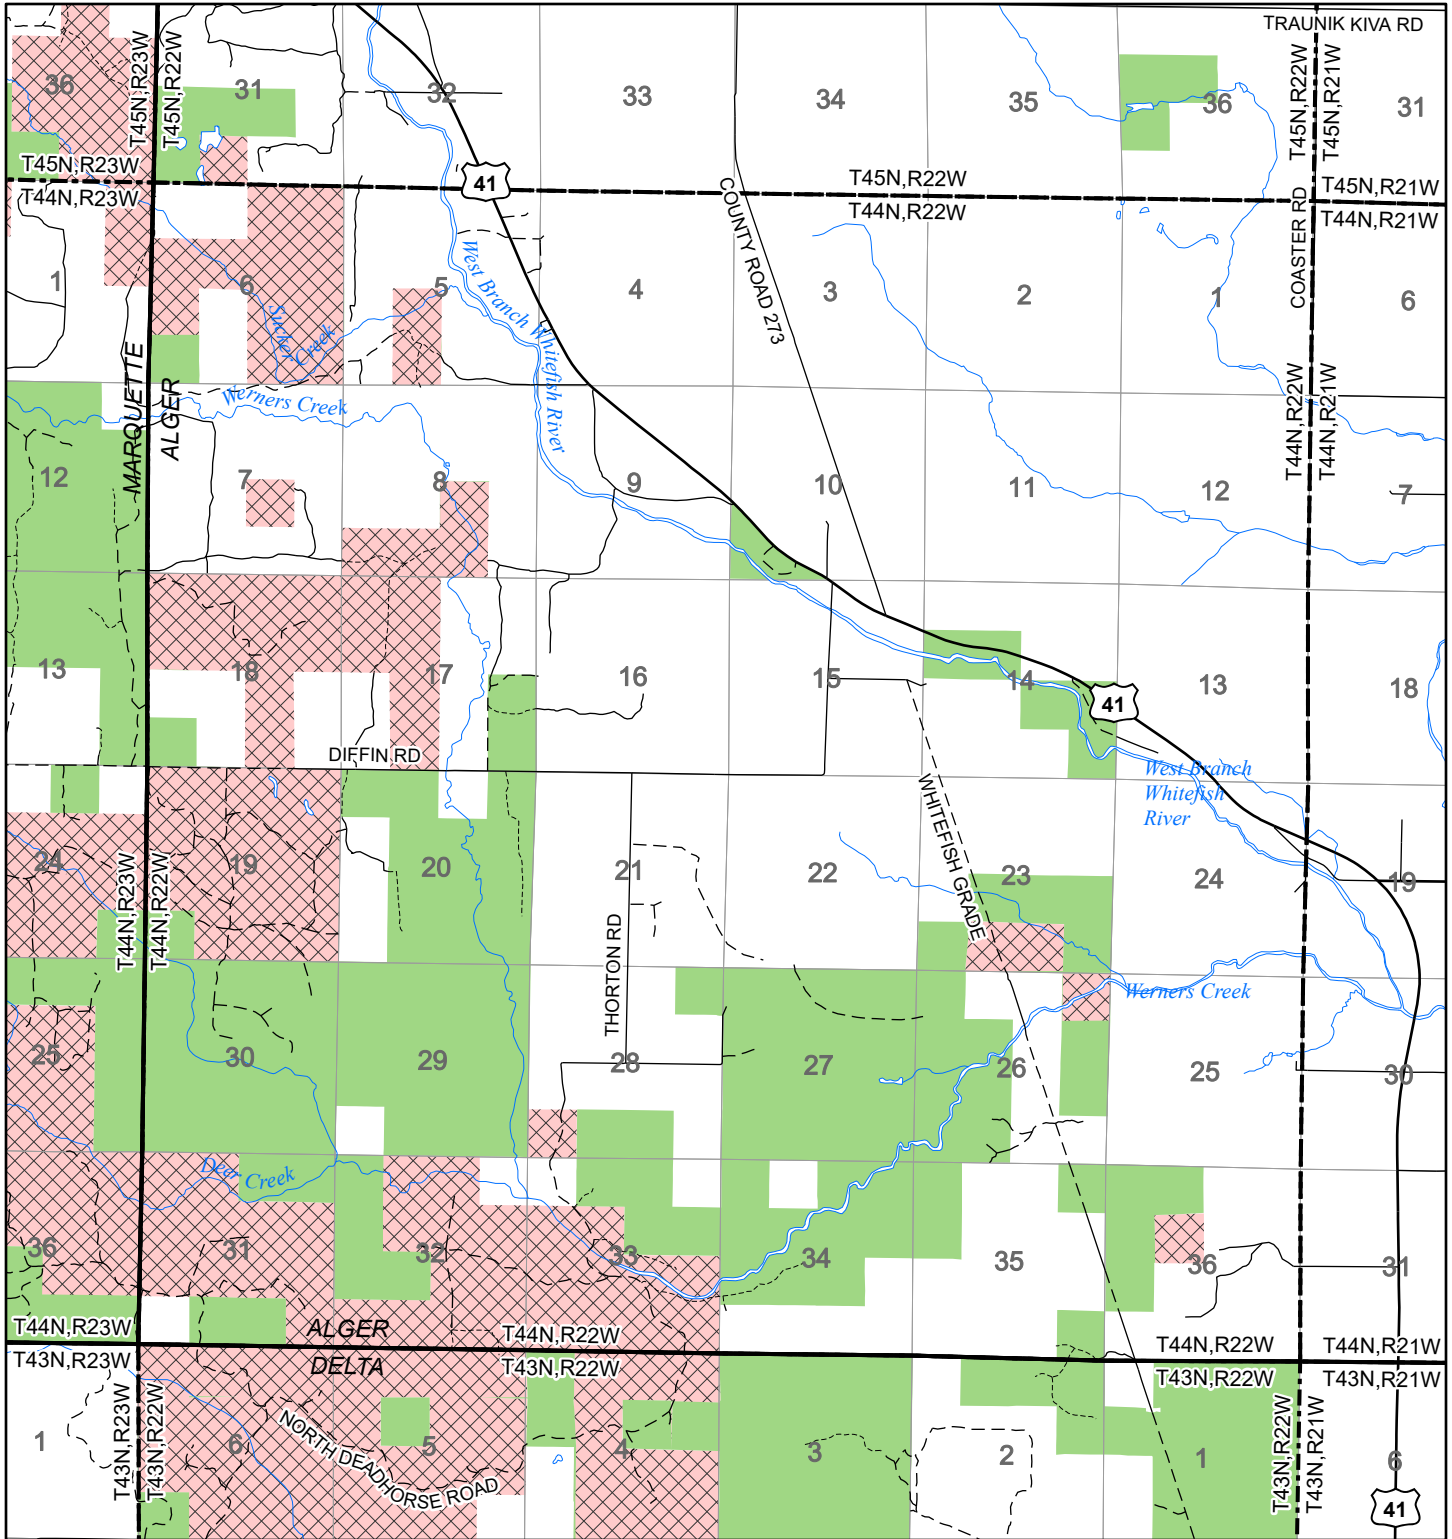

# 2022 Fuelwood Collection Map

## T44N,R22W

### ALGER CO.

- Open to Fuelwood Collection
- Open (Recently Closed Timber Sale)
- State land closed to fuelwood collection
- Snowmobile trail

Effective: April 1, 2022