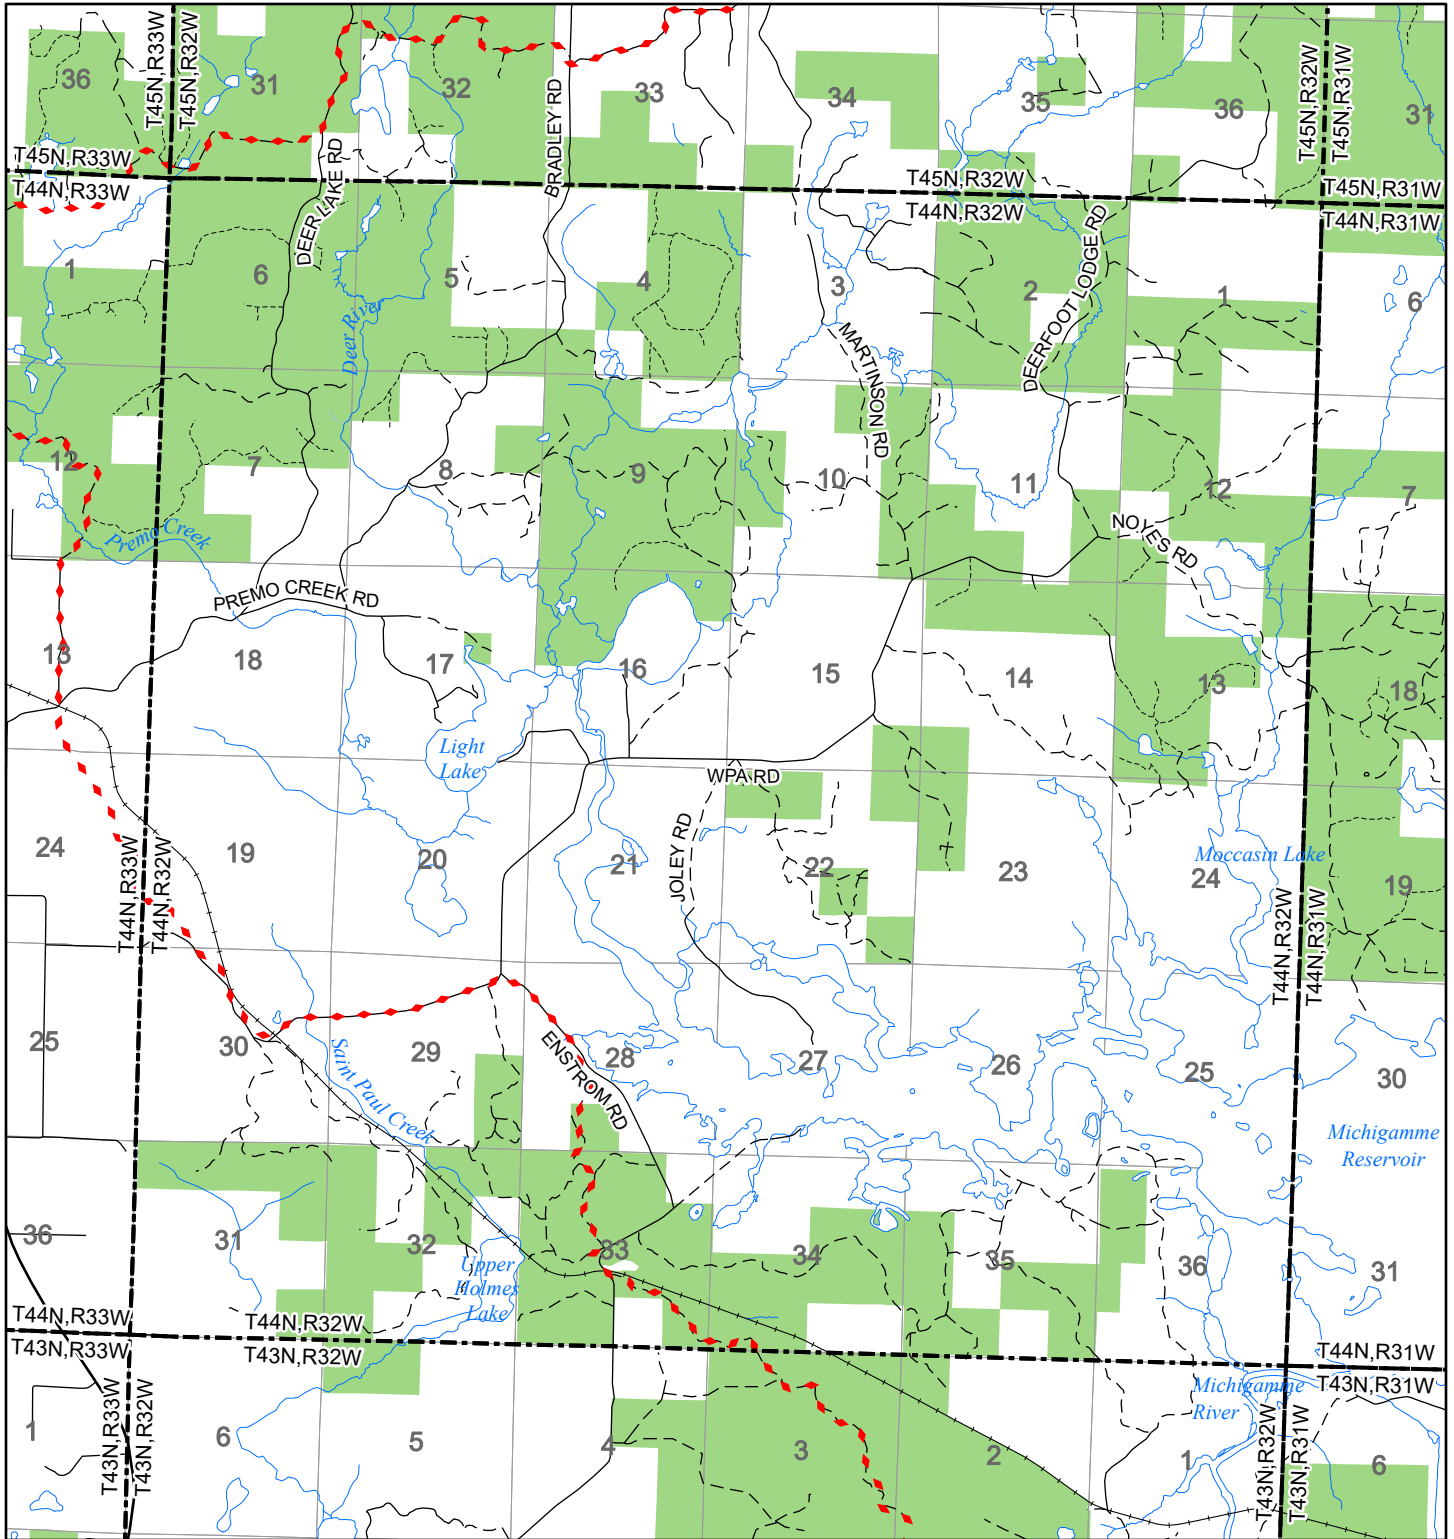

2022 Fuelwood Collection Map

T44N,R32W

IRON CO.

- Open to Fuelwood Collection
- Open (Recently Closed Timber Sale)
- State land closed to fuelwood collection
- Snowmobile trail

Effective: April 1, 2022