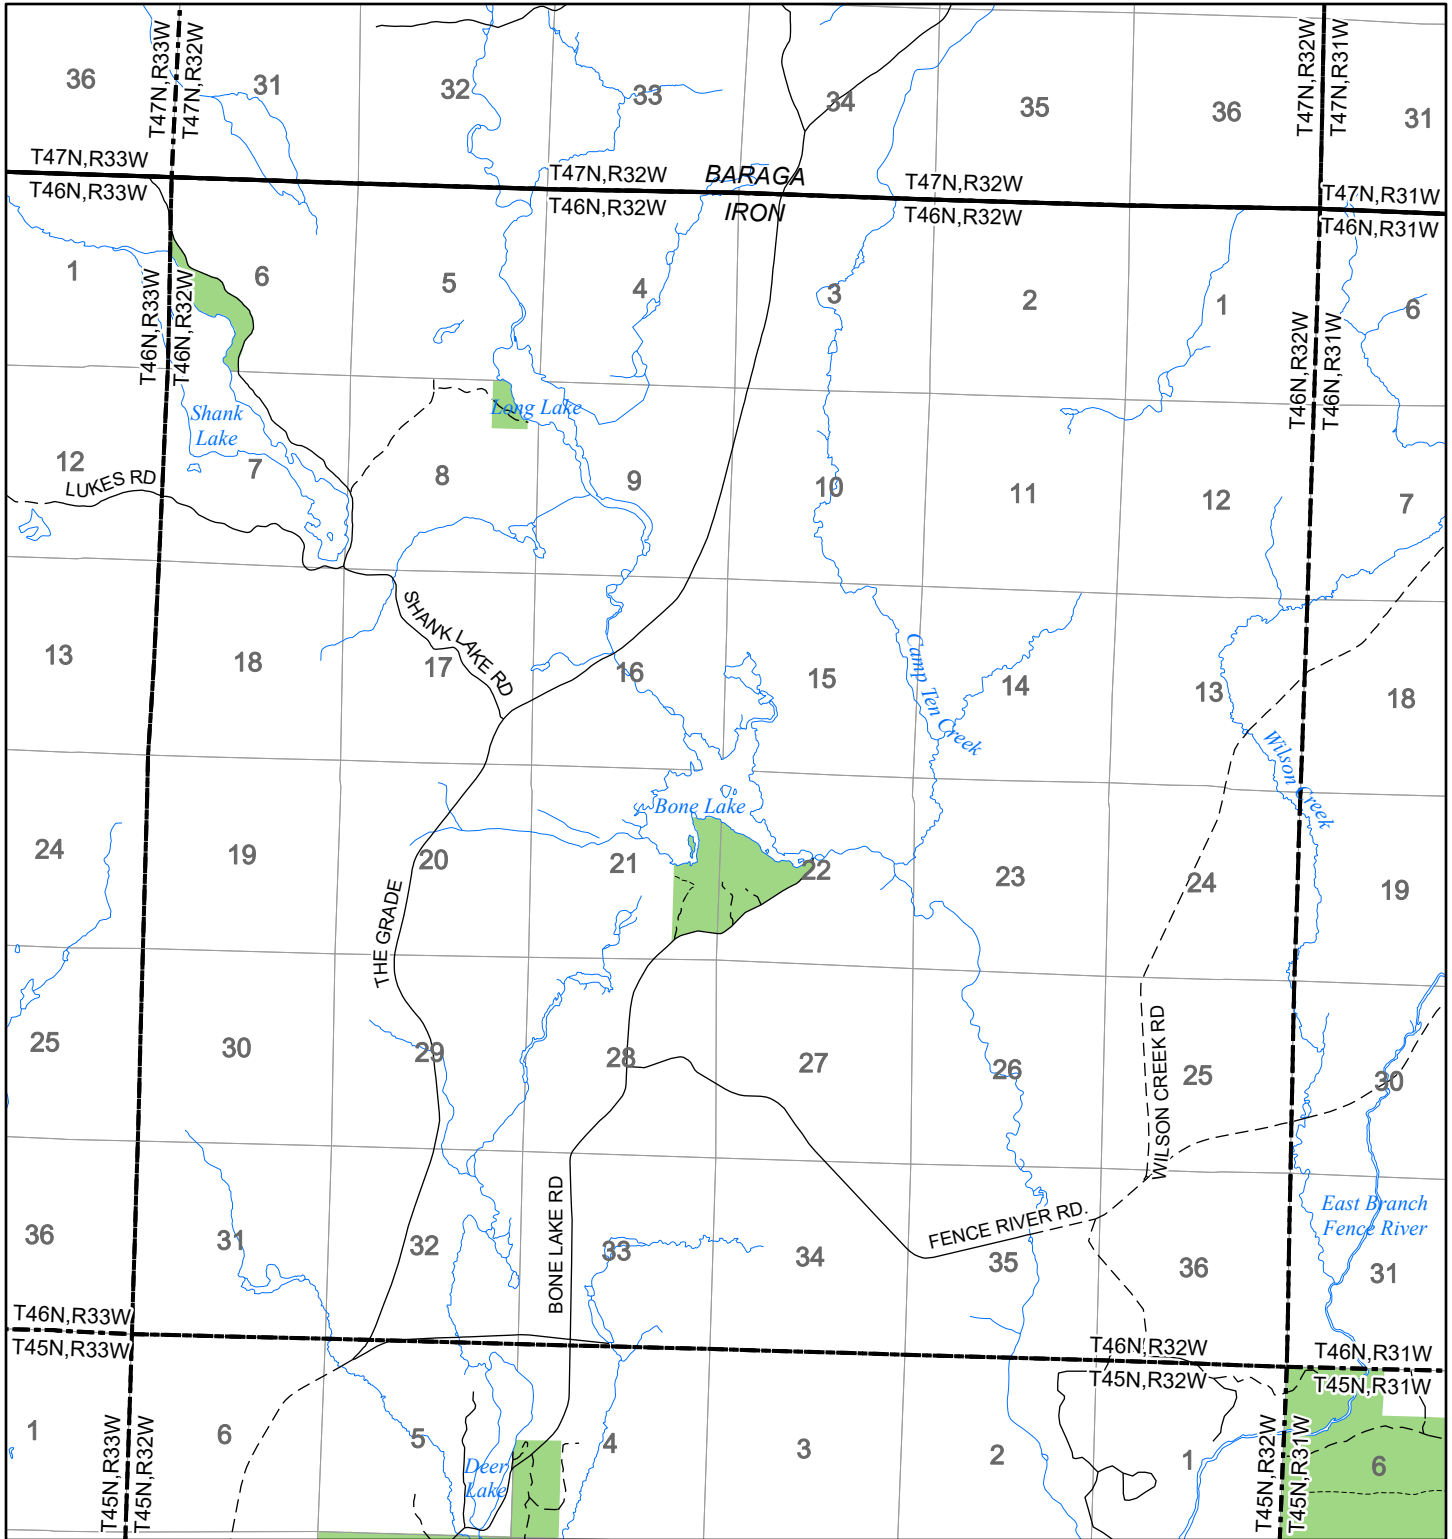

2022 Fuelwood Collection Map

T46N,R32W

IRON CO.

- Open to Fuelwood Collection
- Open (Recently Closed Timber Sale)
- State land closed to fuelwood collection
- Snowmobile trail

0 1 Miles

 04/06/2022

Effective: April 1, 2022