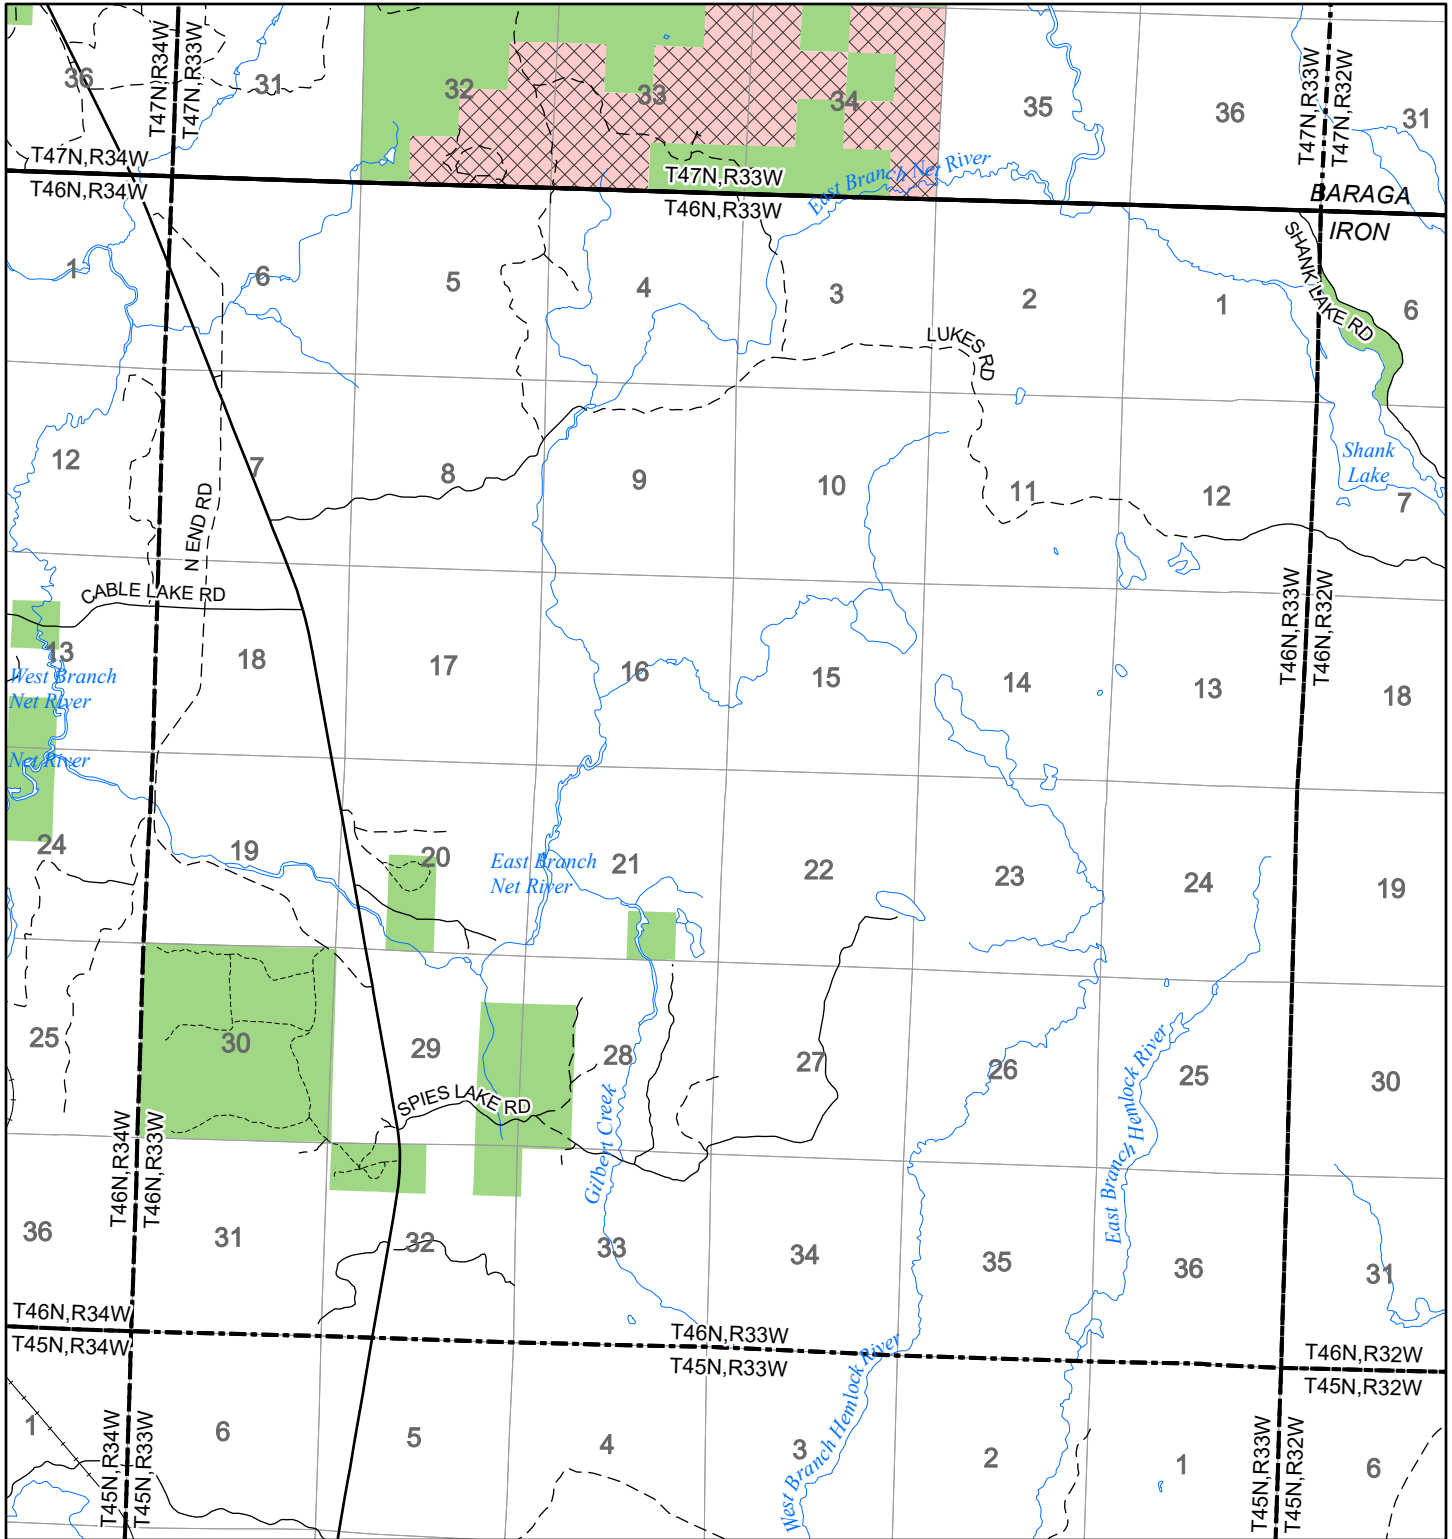

# 2022 Fuelwood Collection Map

## T46N,R33W

### IRON CO.

- Open to Fuelwood Collection
- Open (Recently Closed Timber Sale)
- State land closed to fuelwood collection
- Snowmobile trail

Effective: April 1, 2022