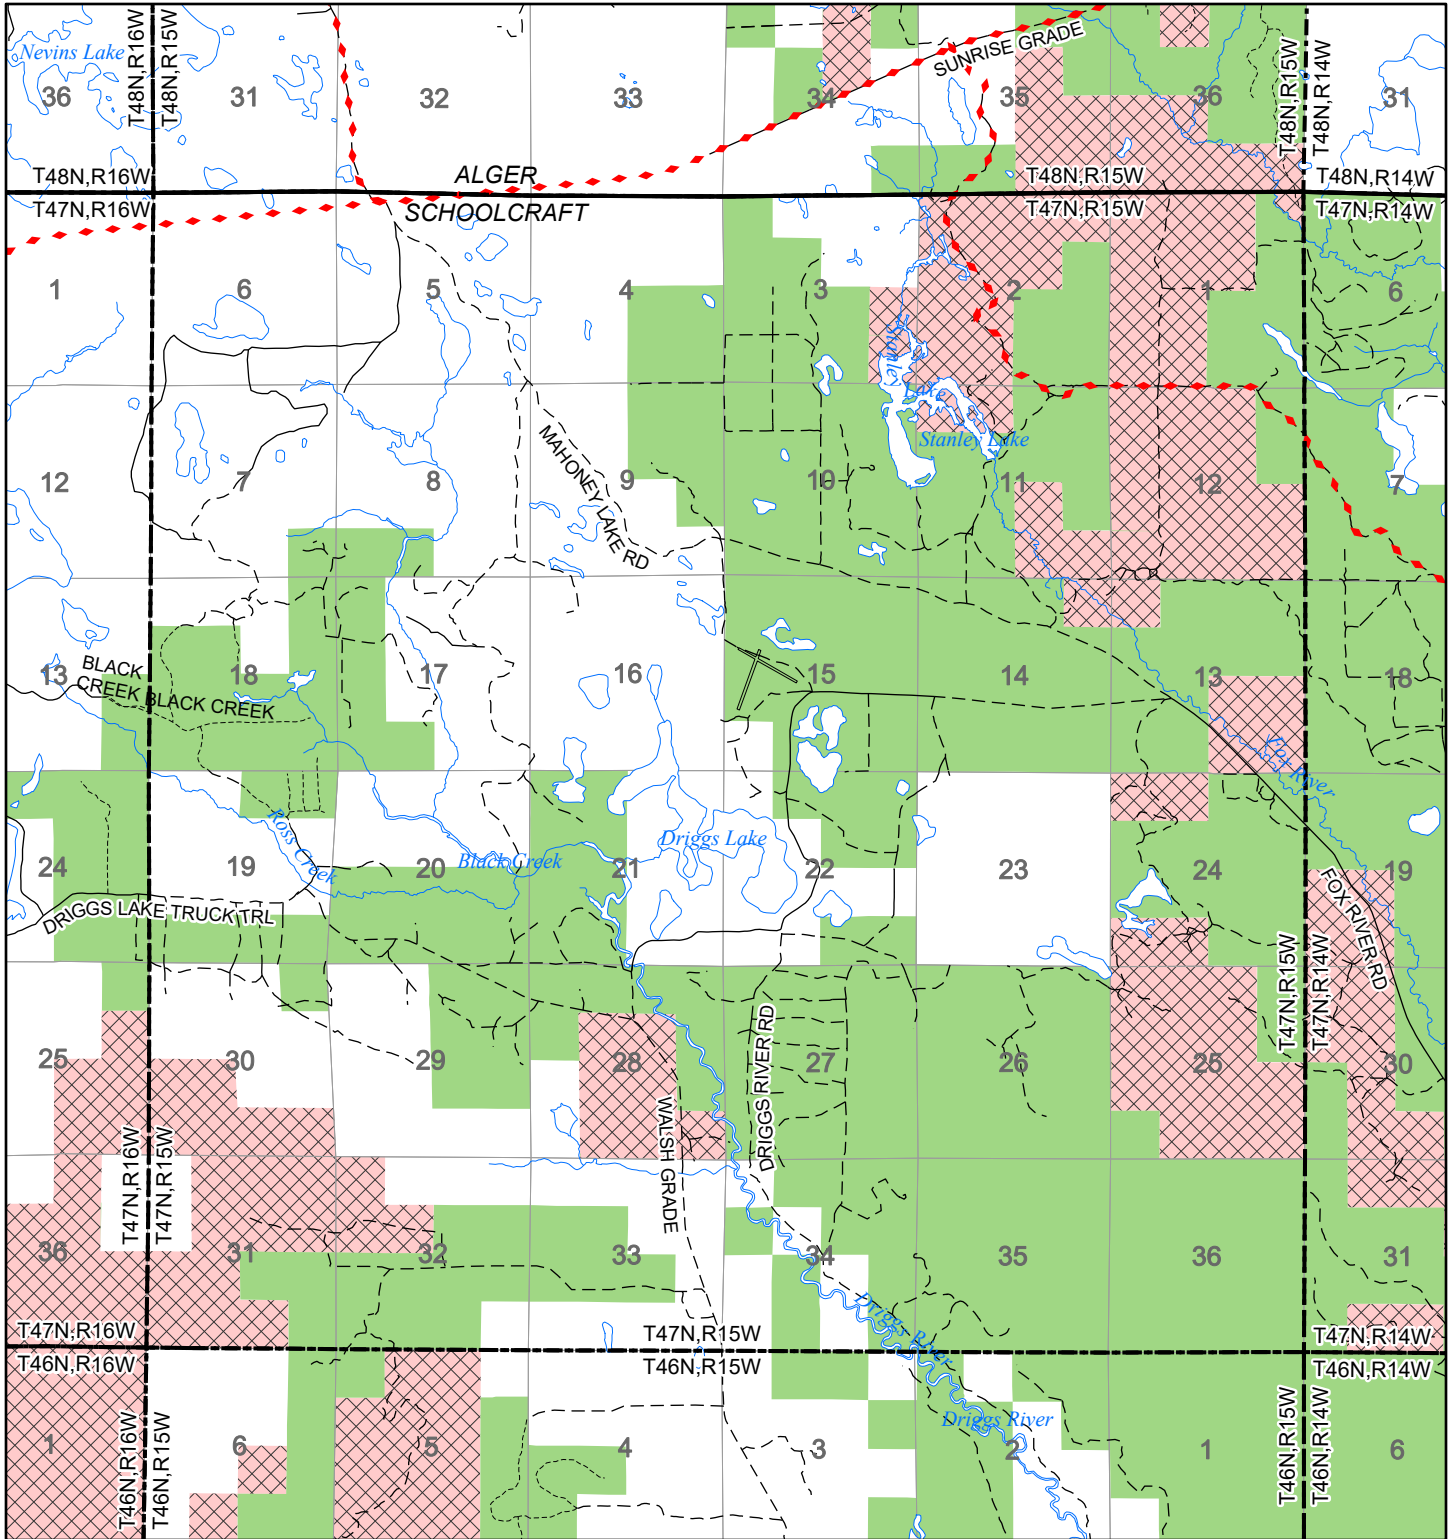

2022 Fuelwood Collection Map

T47N,R15W

SCHOOLCRAFT CO.

- Open to Fuelwood Collection
- Open (Recently Closed Timber Sale)
- State land closed to fuelwood collection
- Snowmobile trail

Effective: April 1, 2022