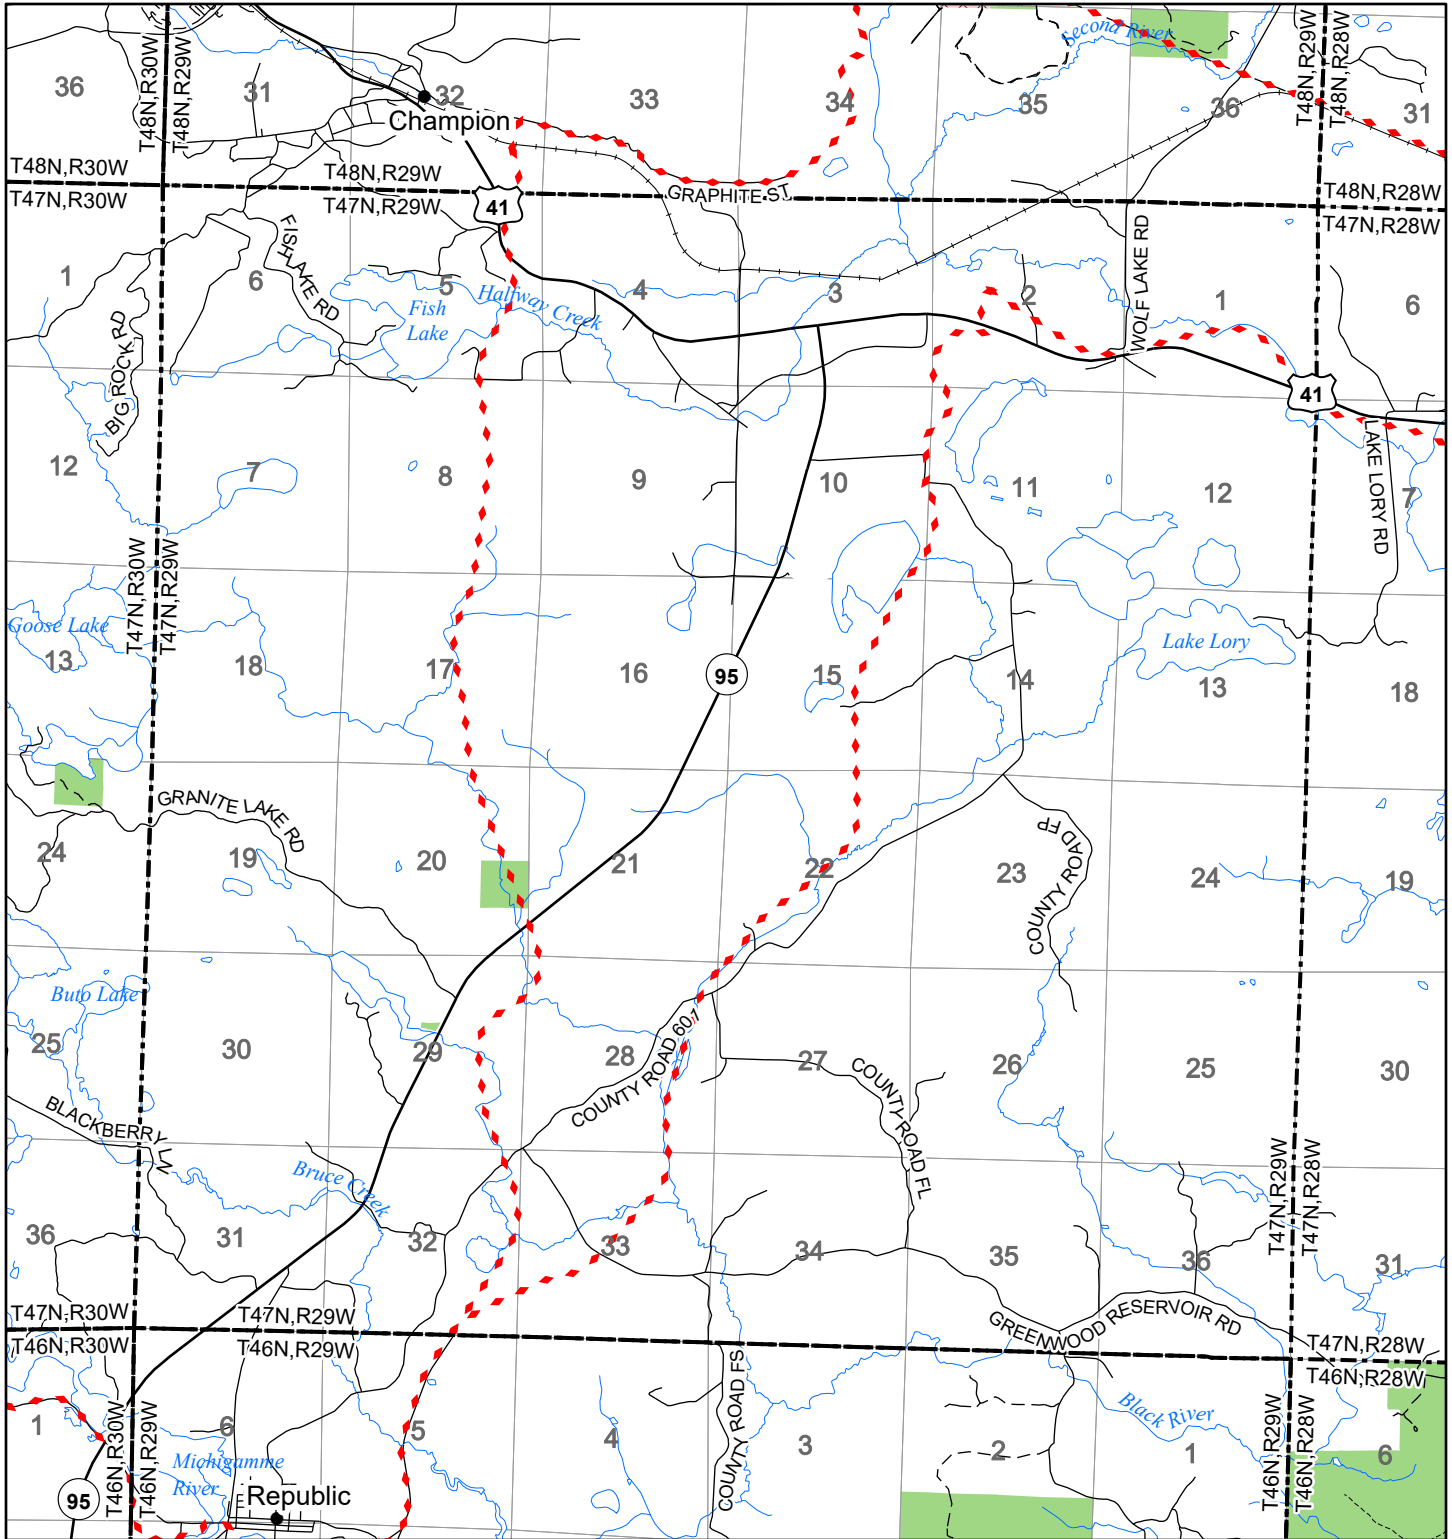

# 2022 Fuelwood Collection Map

## T47N,R29W

### MARQUETTE CO.

- Open to Fuelwood Collection
- Open (Recently Closed Timber Sale)
- State land closed to fuelwood collection
- Snowmobile trail

Effective: April 1, 2022