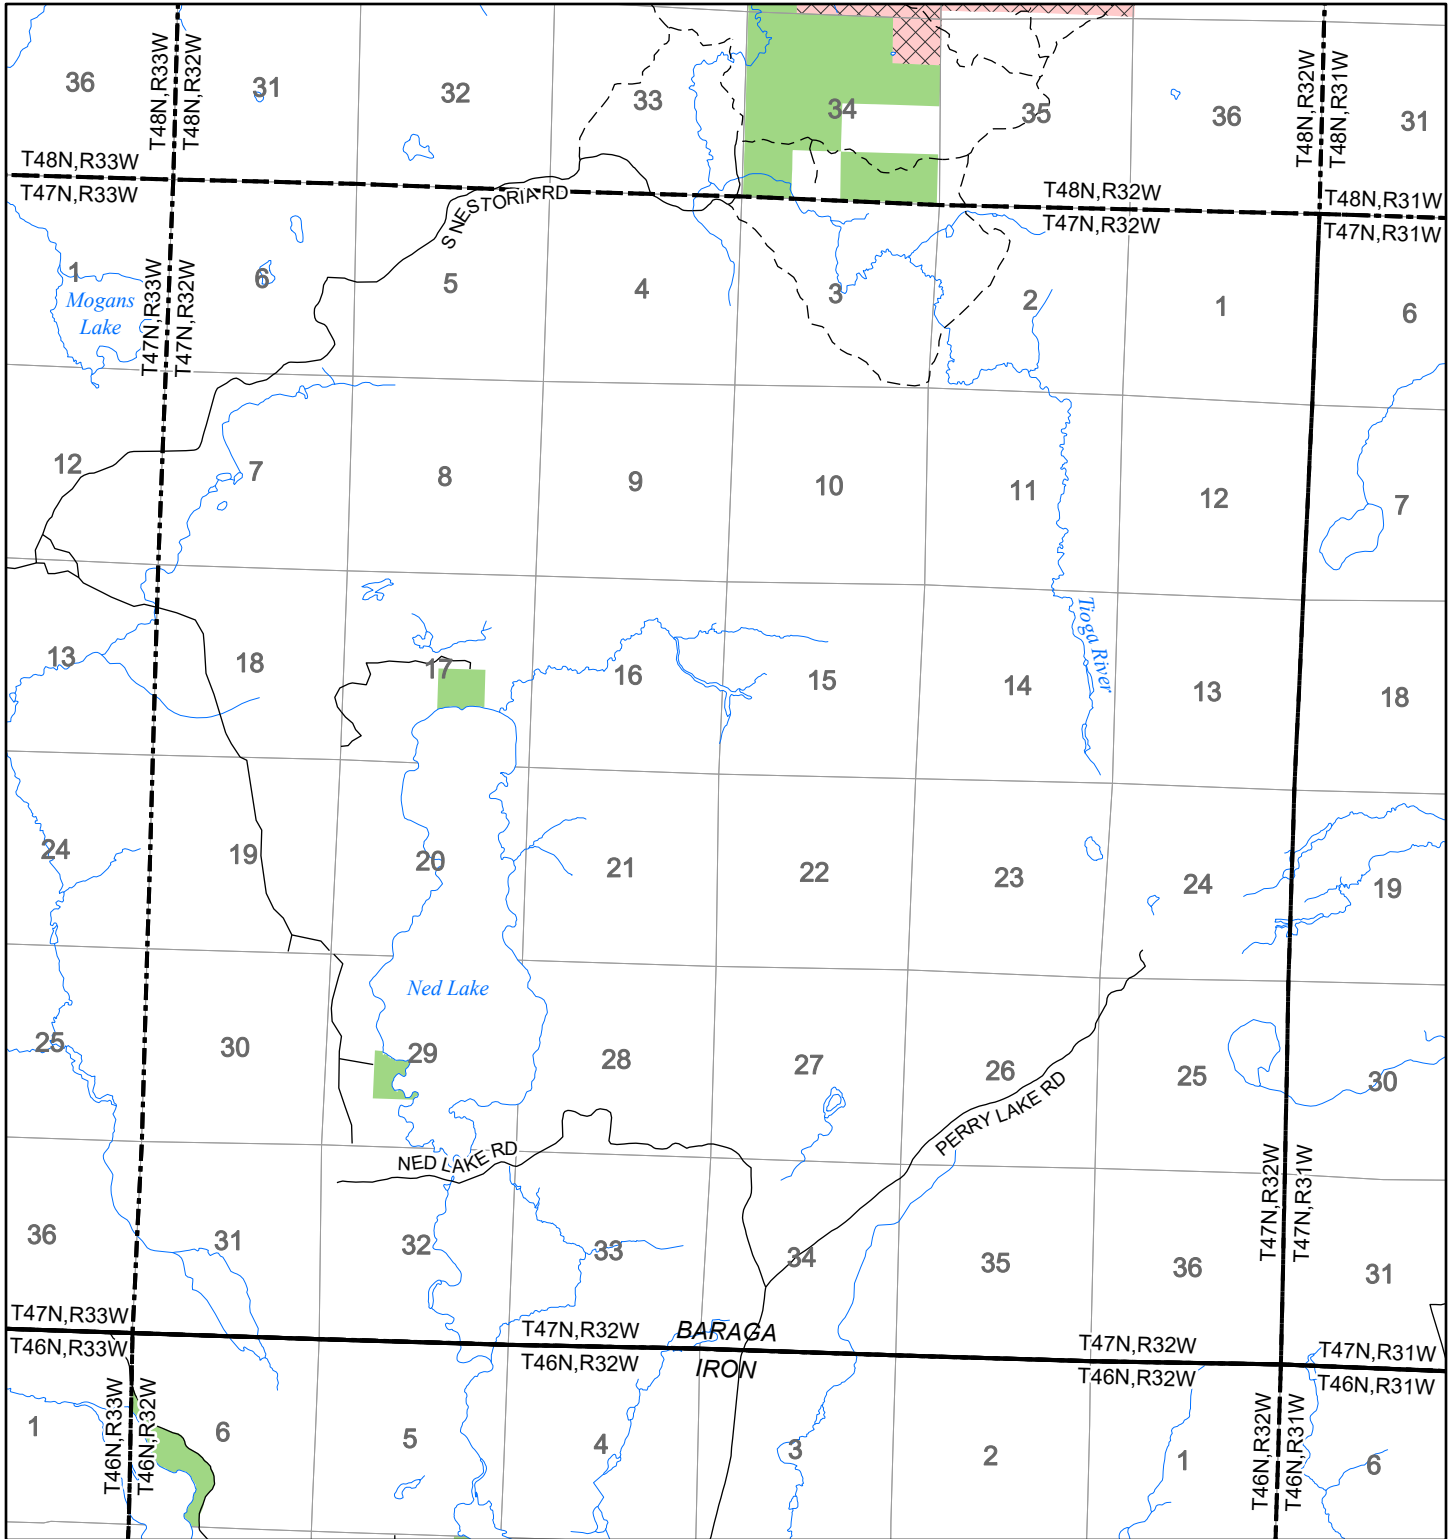

2022 Fuelwood Collection Map

T47N,R32W

BARAGA CO.

- Open to Fuelwood Collection
- Open (Recently Closed Timber Sale)
- State land closed to fuelwood collection
- Snowmobile trail

Effective: April 1, 2022