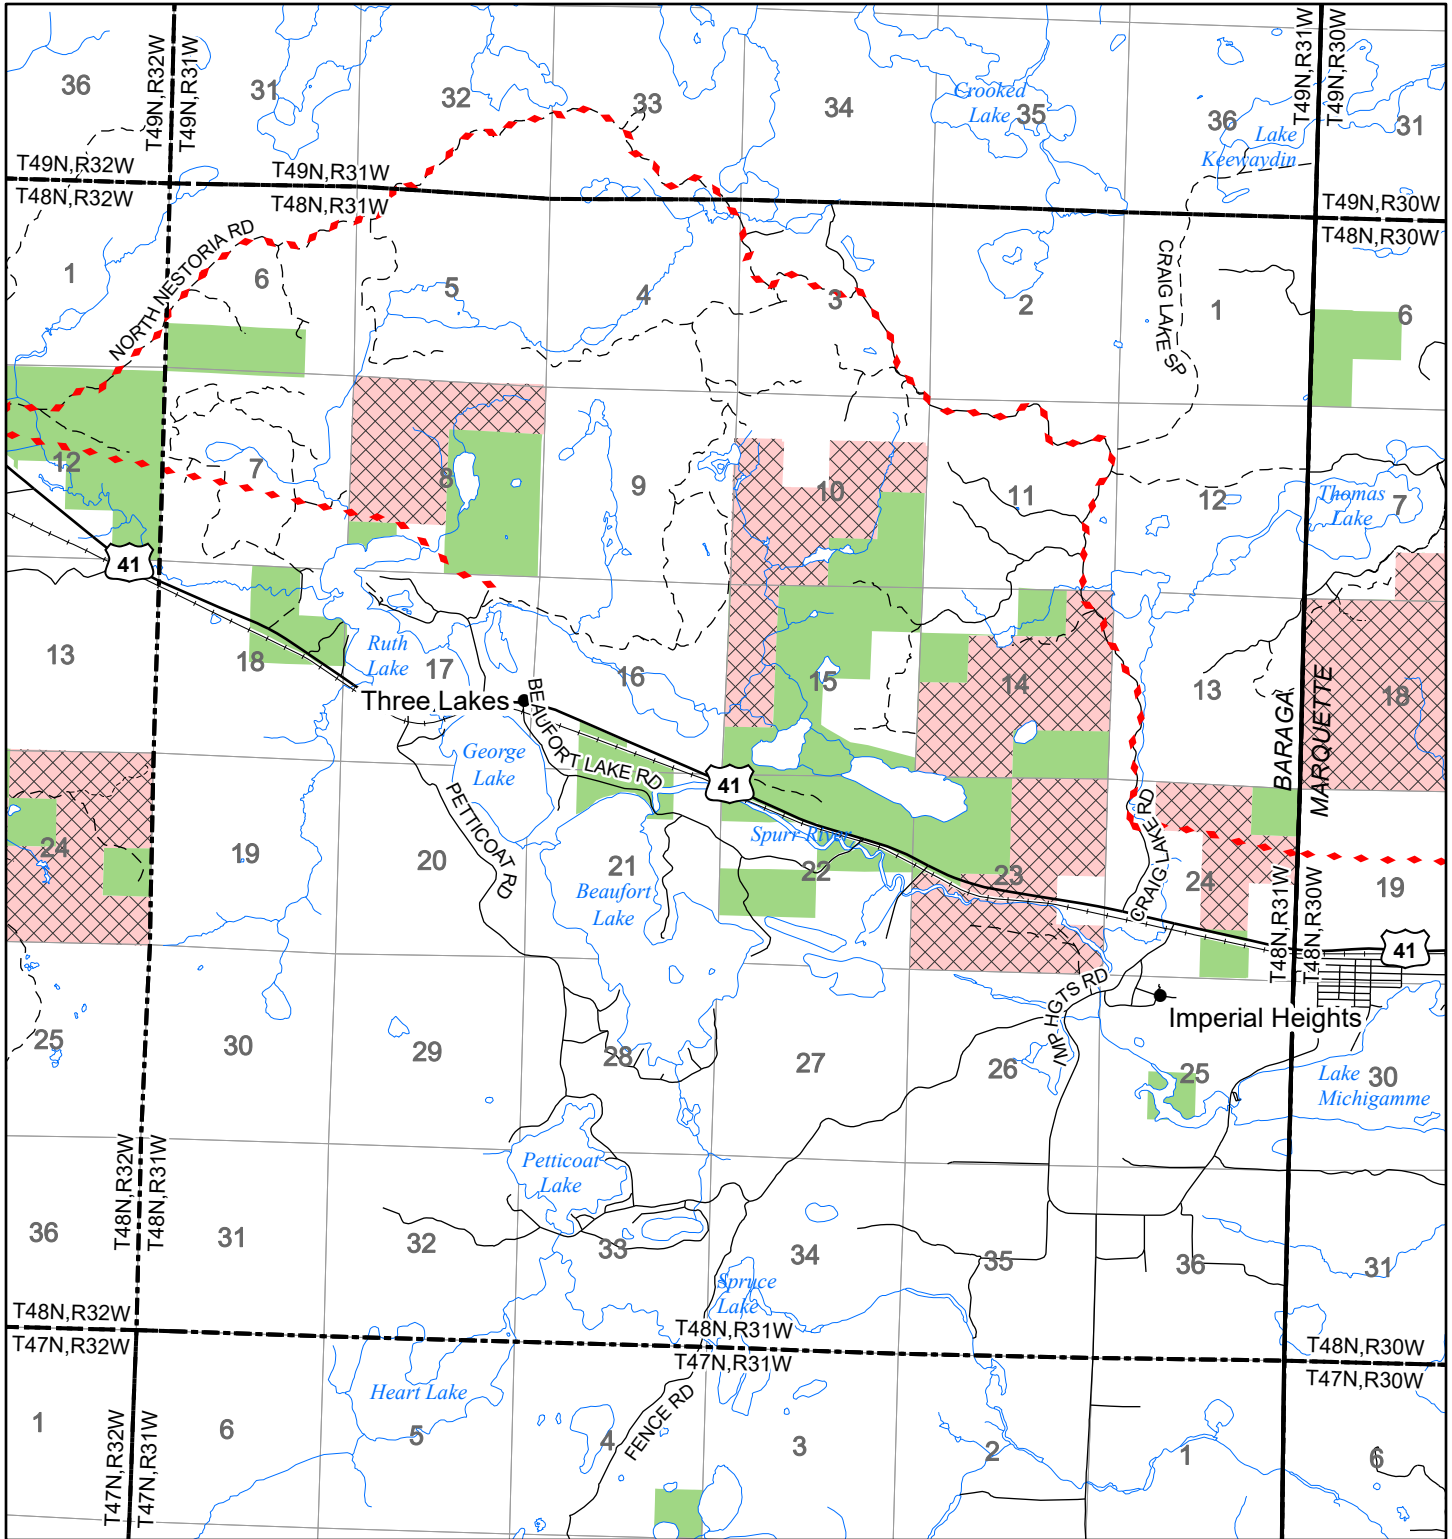

2022 Fuelwood Collection Map

T48N,R31W

BARAGA CO.

- Open to Fuelwood Collection
- Open (Recently Closed Timber Sale)
- State land closed to fuelwood collection
- Snowmobile trail

Effective: April 1, 2022