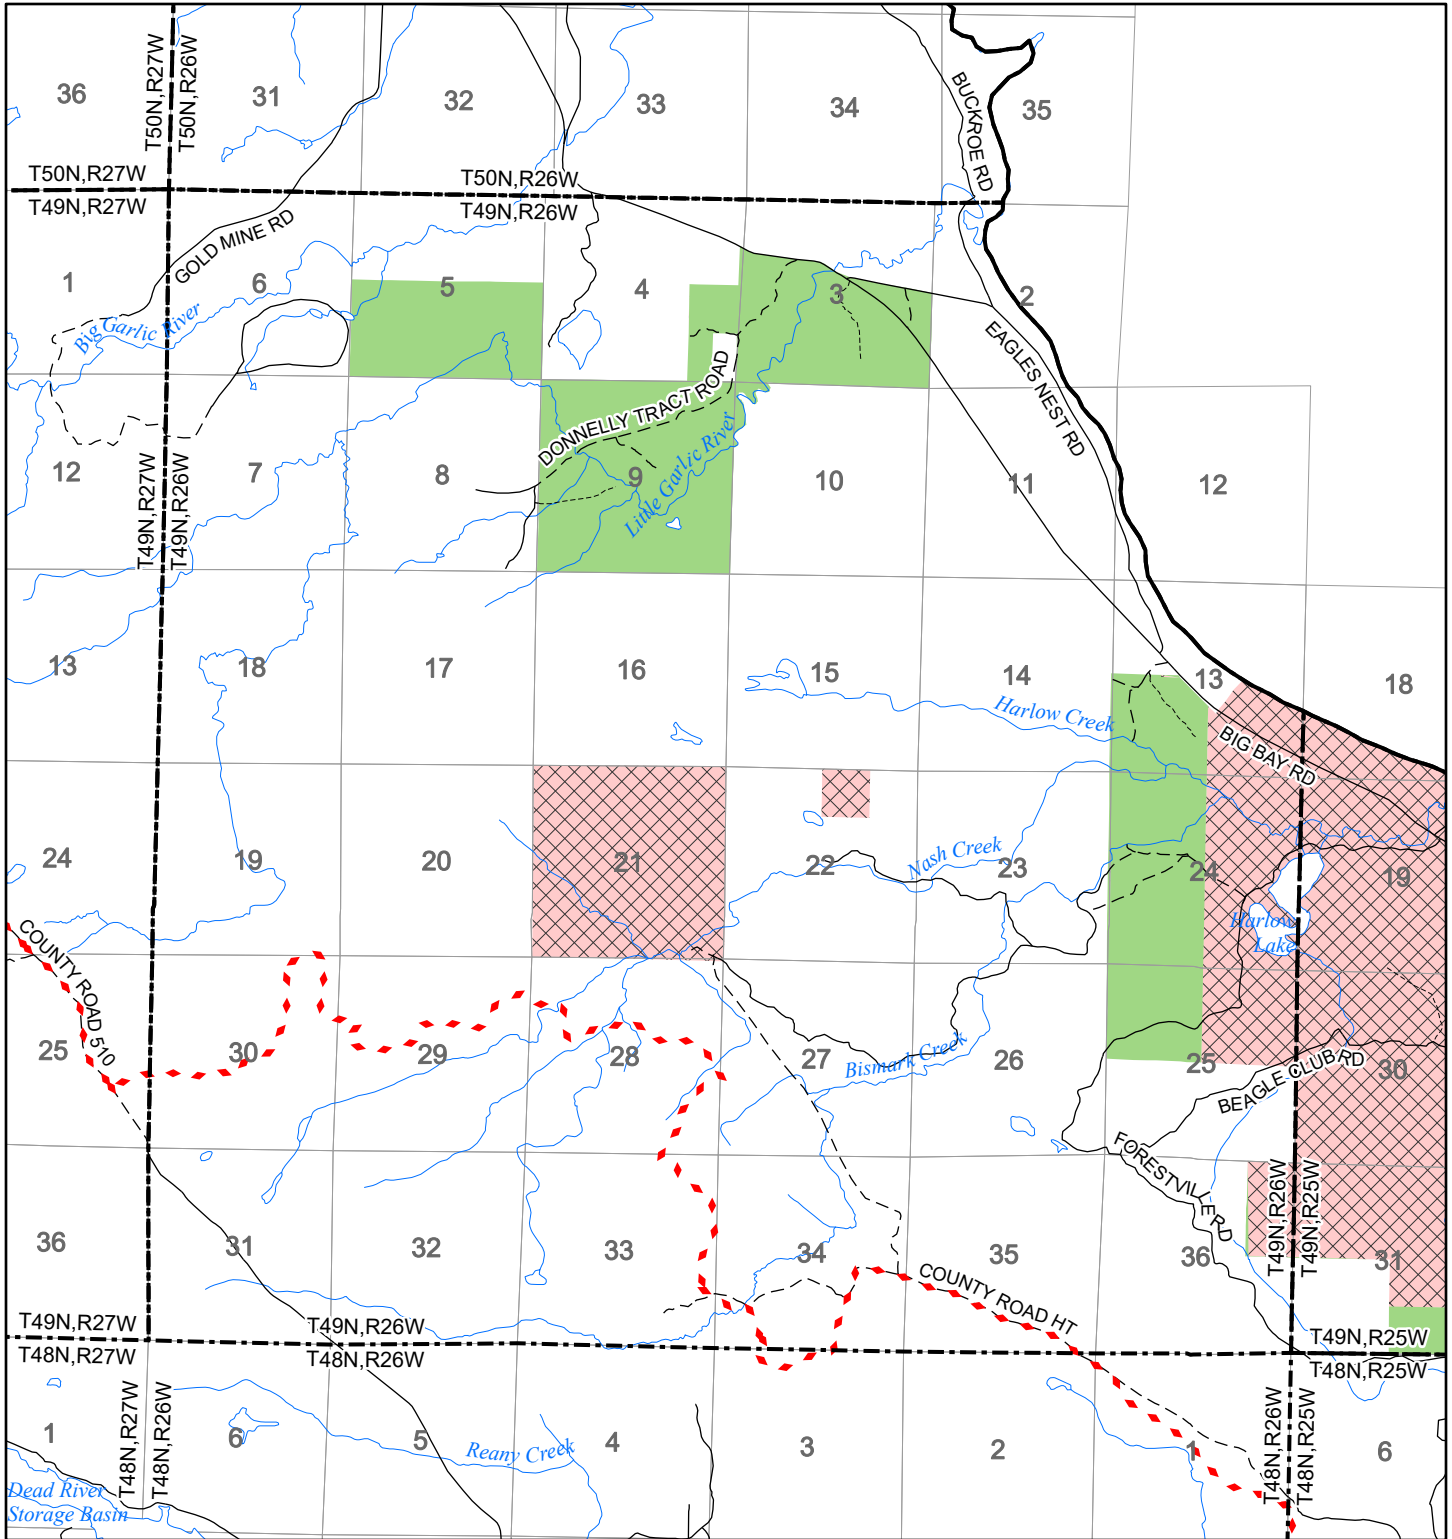

# 2022 Fuelwood Collection Map

## T49N,R26W

### MARQUETTE CO.

- Open to Fuelwood Collection
- Open (Recently Closed Timber Sale)
- State land closed to fuelwood collection
- Snowmobile trail

Effective: April 1, 2022