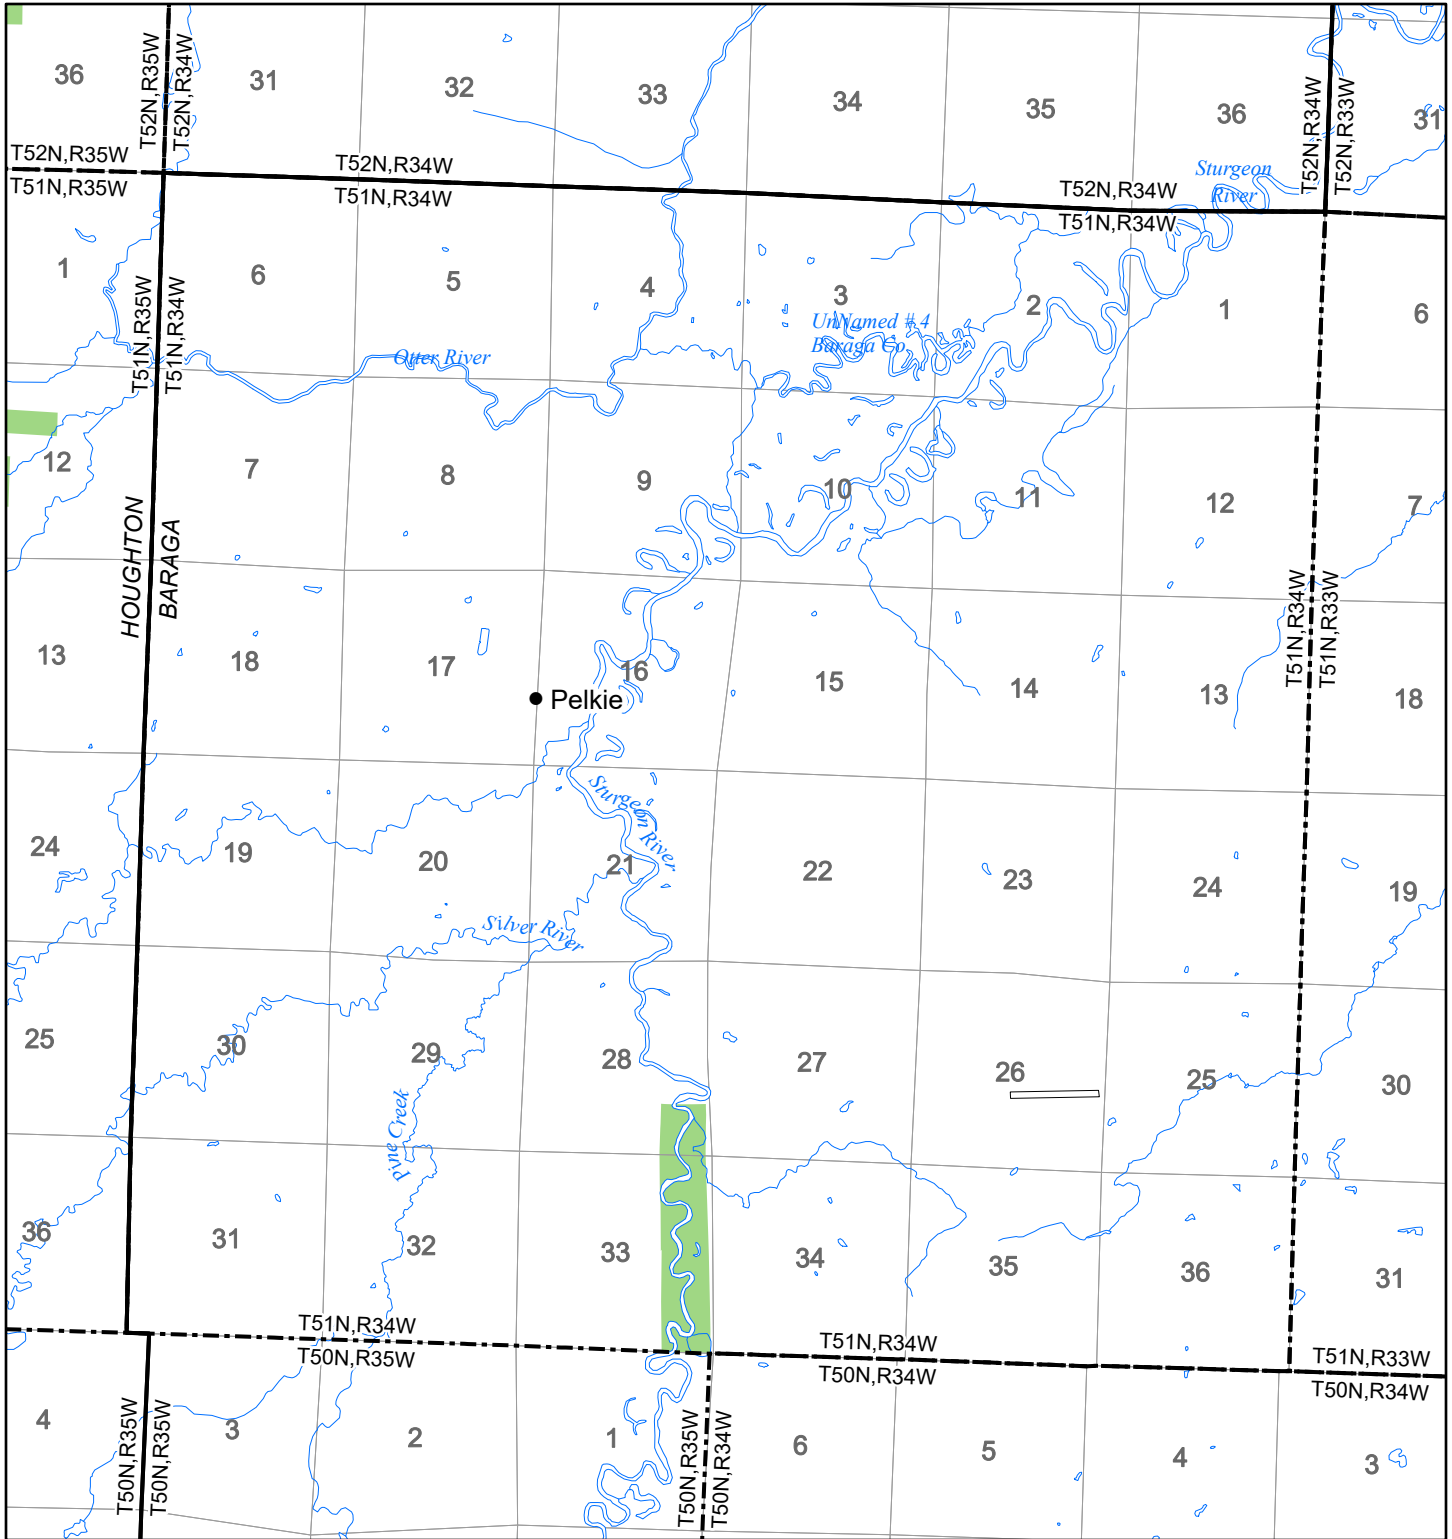

# 2022 Fuelwood Collection Map

## T51N,R34W

### BARAGA CO.

- Open to Fuelwood Collection
- Open (Recently Closed Timber Sale)
- State land closed to fuelwood collection
- Snowmobile trail

Effective: April 1, 2022