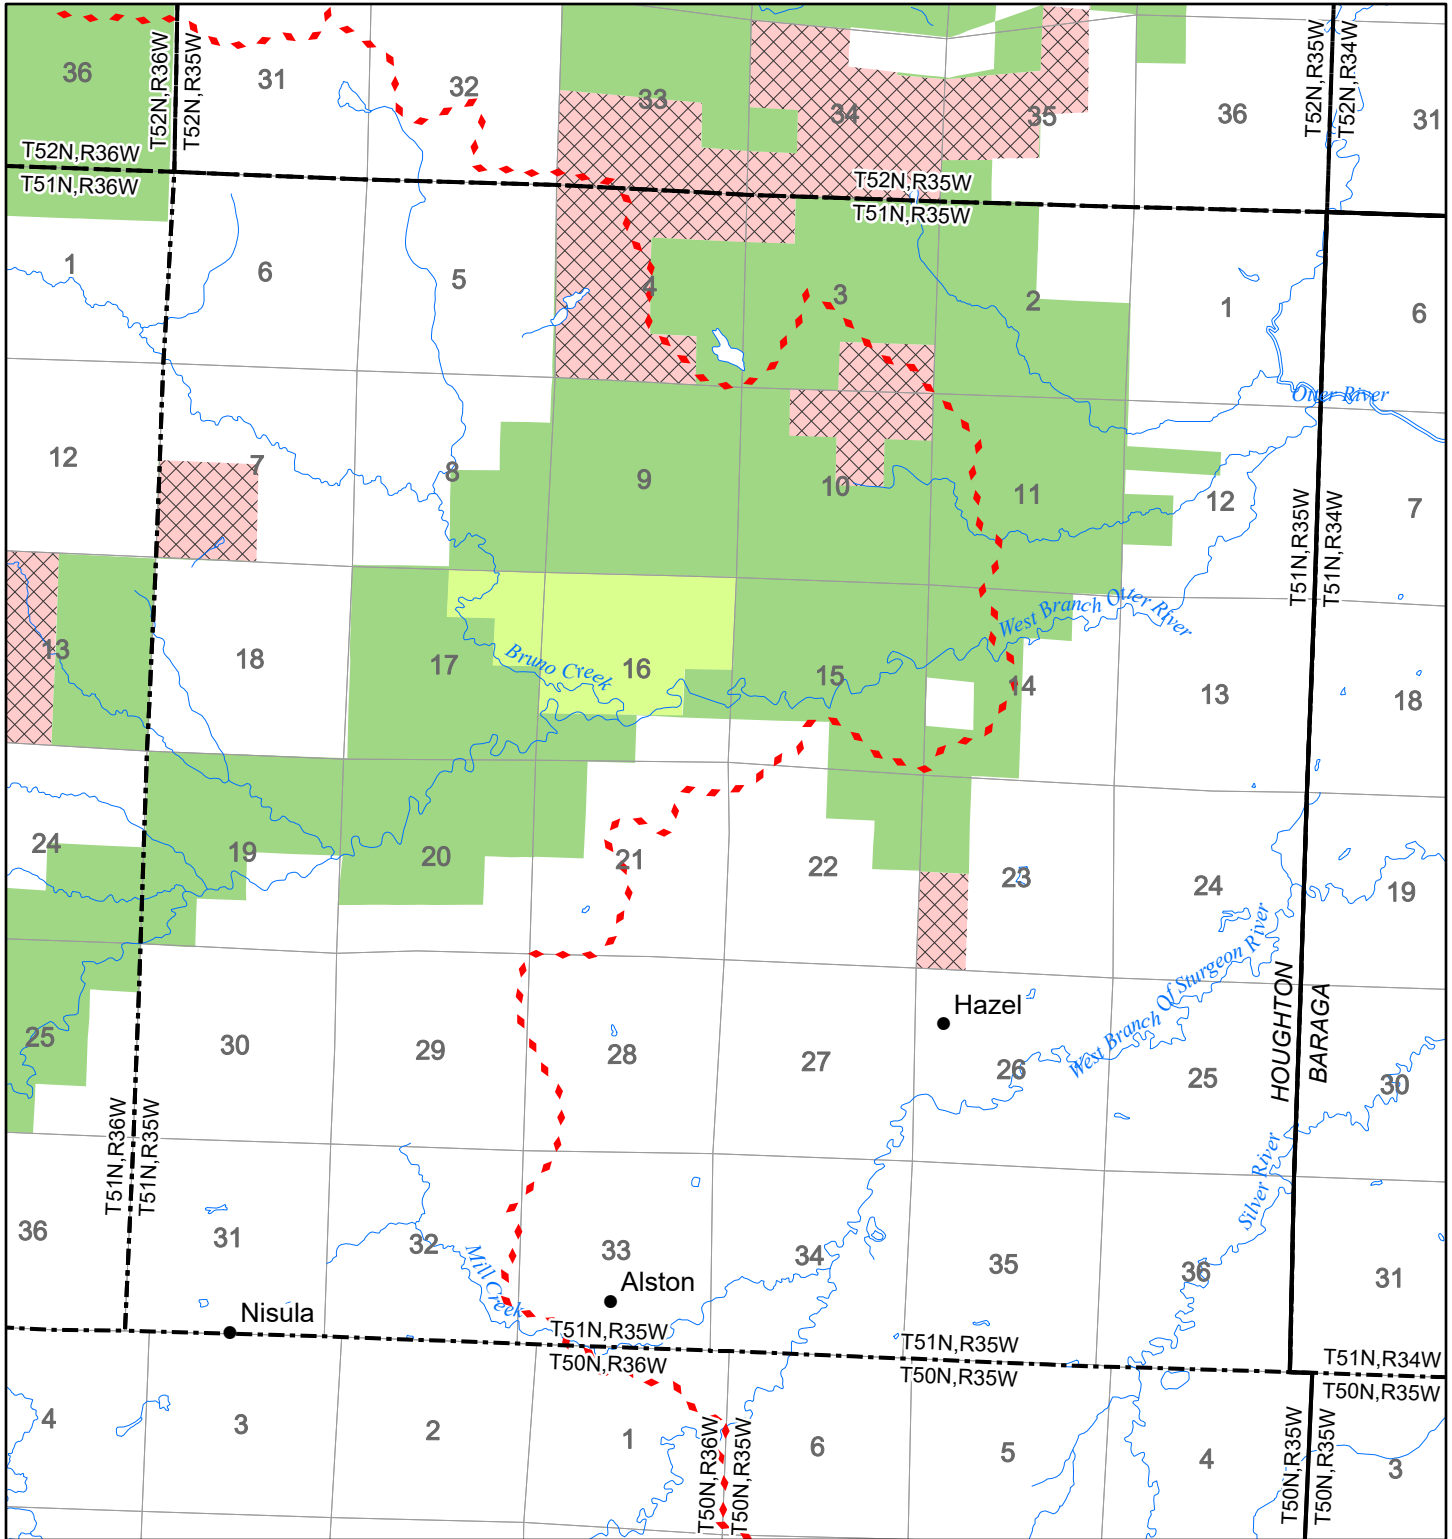

2022 Fuelwood Collection Map

T51N,R35W

HOUGHTON CO.

- Open to Fuelwood Collection
- Open (Recently Closed Timber Sale)
- State land closed to fuelwood collection
- Snowmobile trail

Effective: April 1, 2022