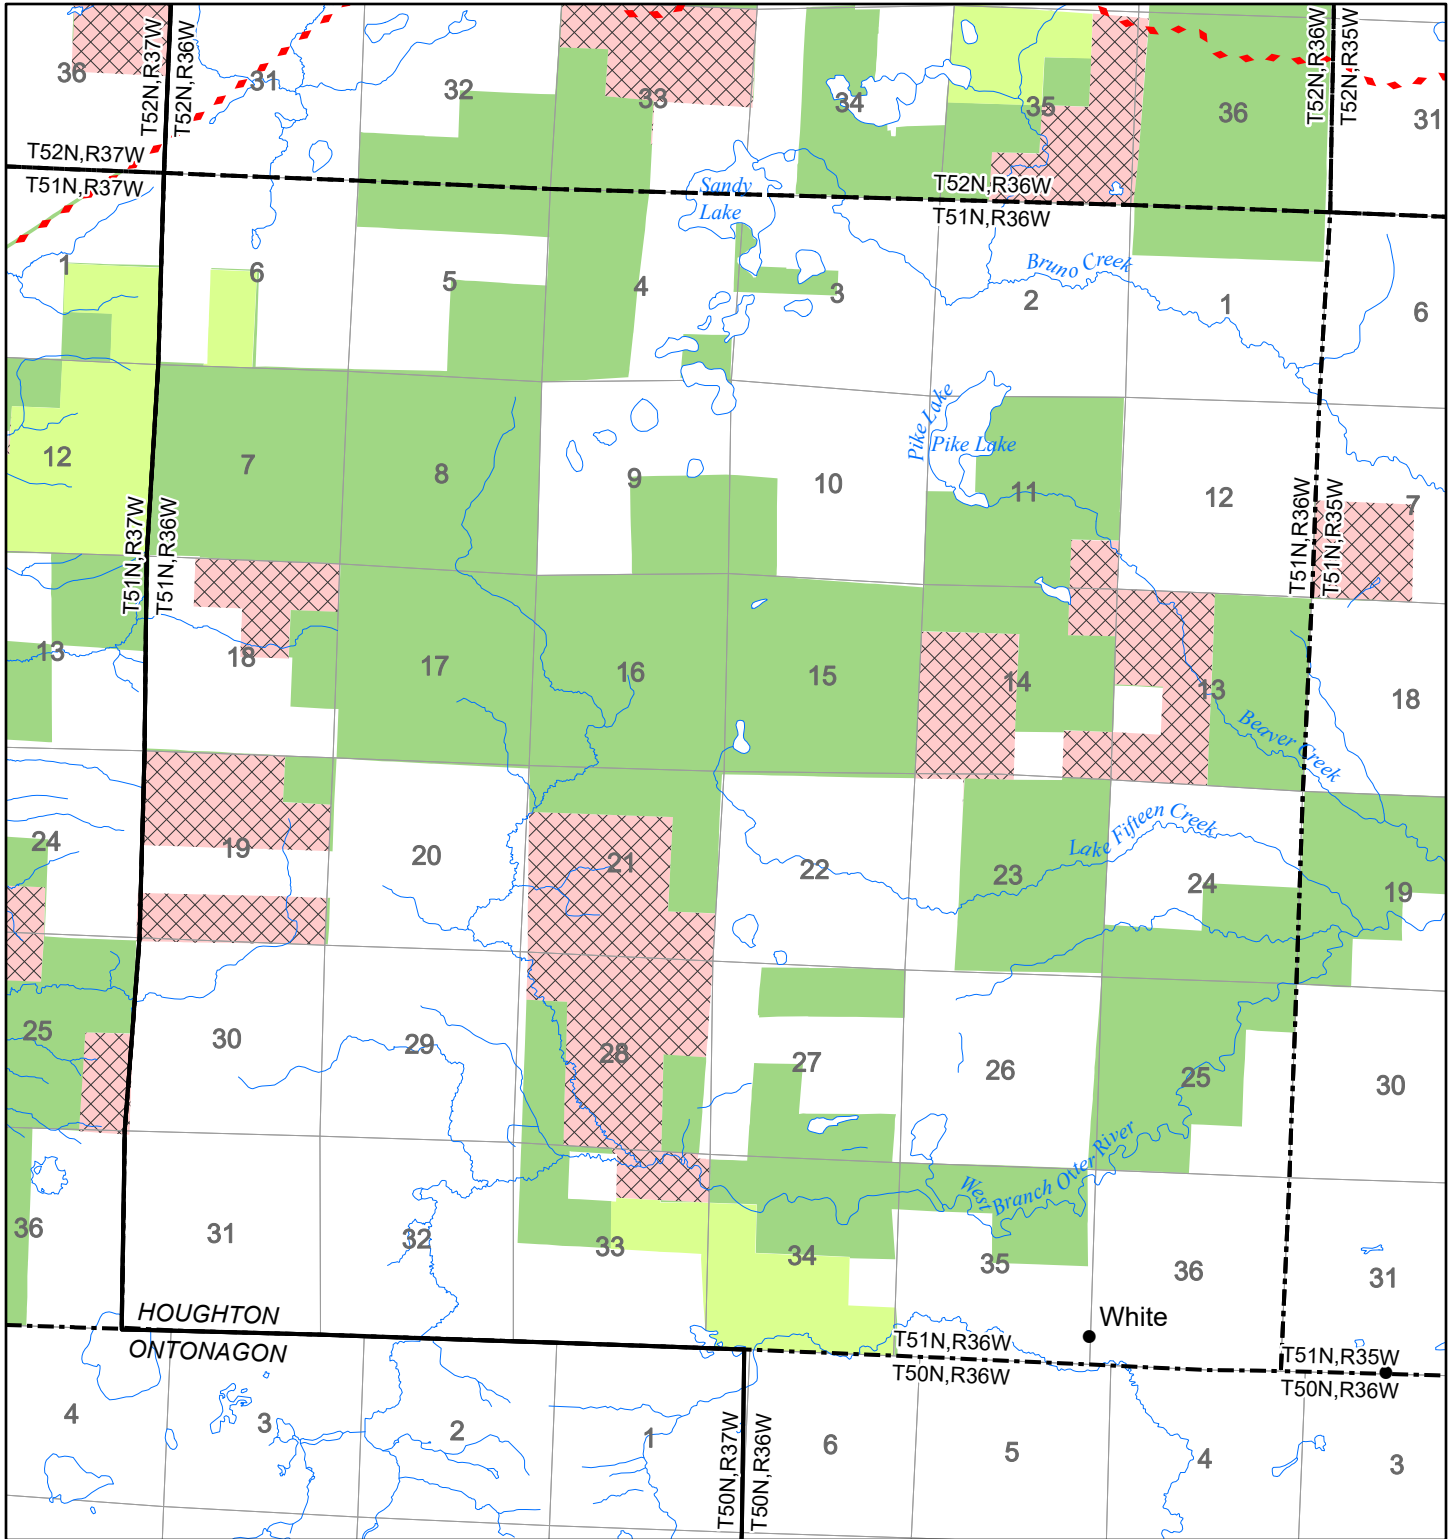

2022 Fuelwood Collection Map

T51N,R36W

HOUGHTON CO.

- Open to Fuelwood Collection
- Open (Recently Closed Timber Sale)
- State land closed to fuelwood collection
- Snowmobile trail

Effective: April 1, 2022