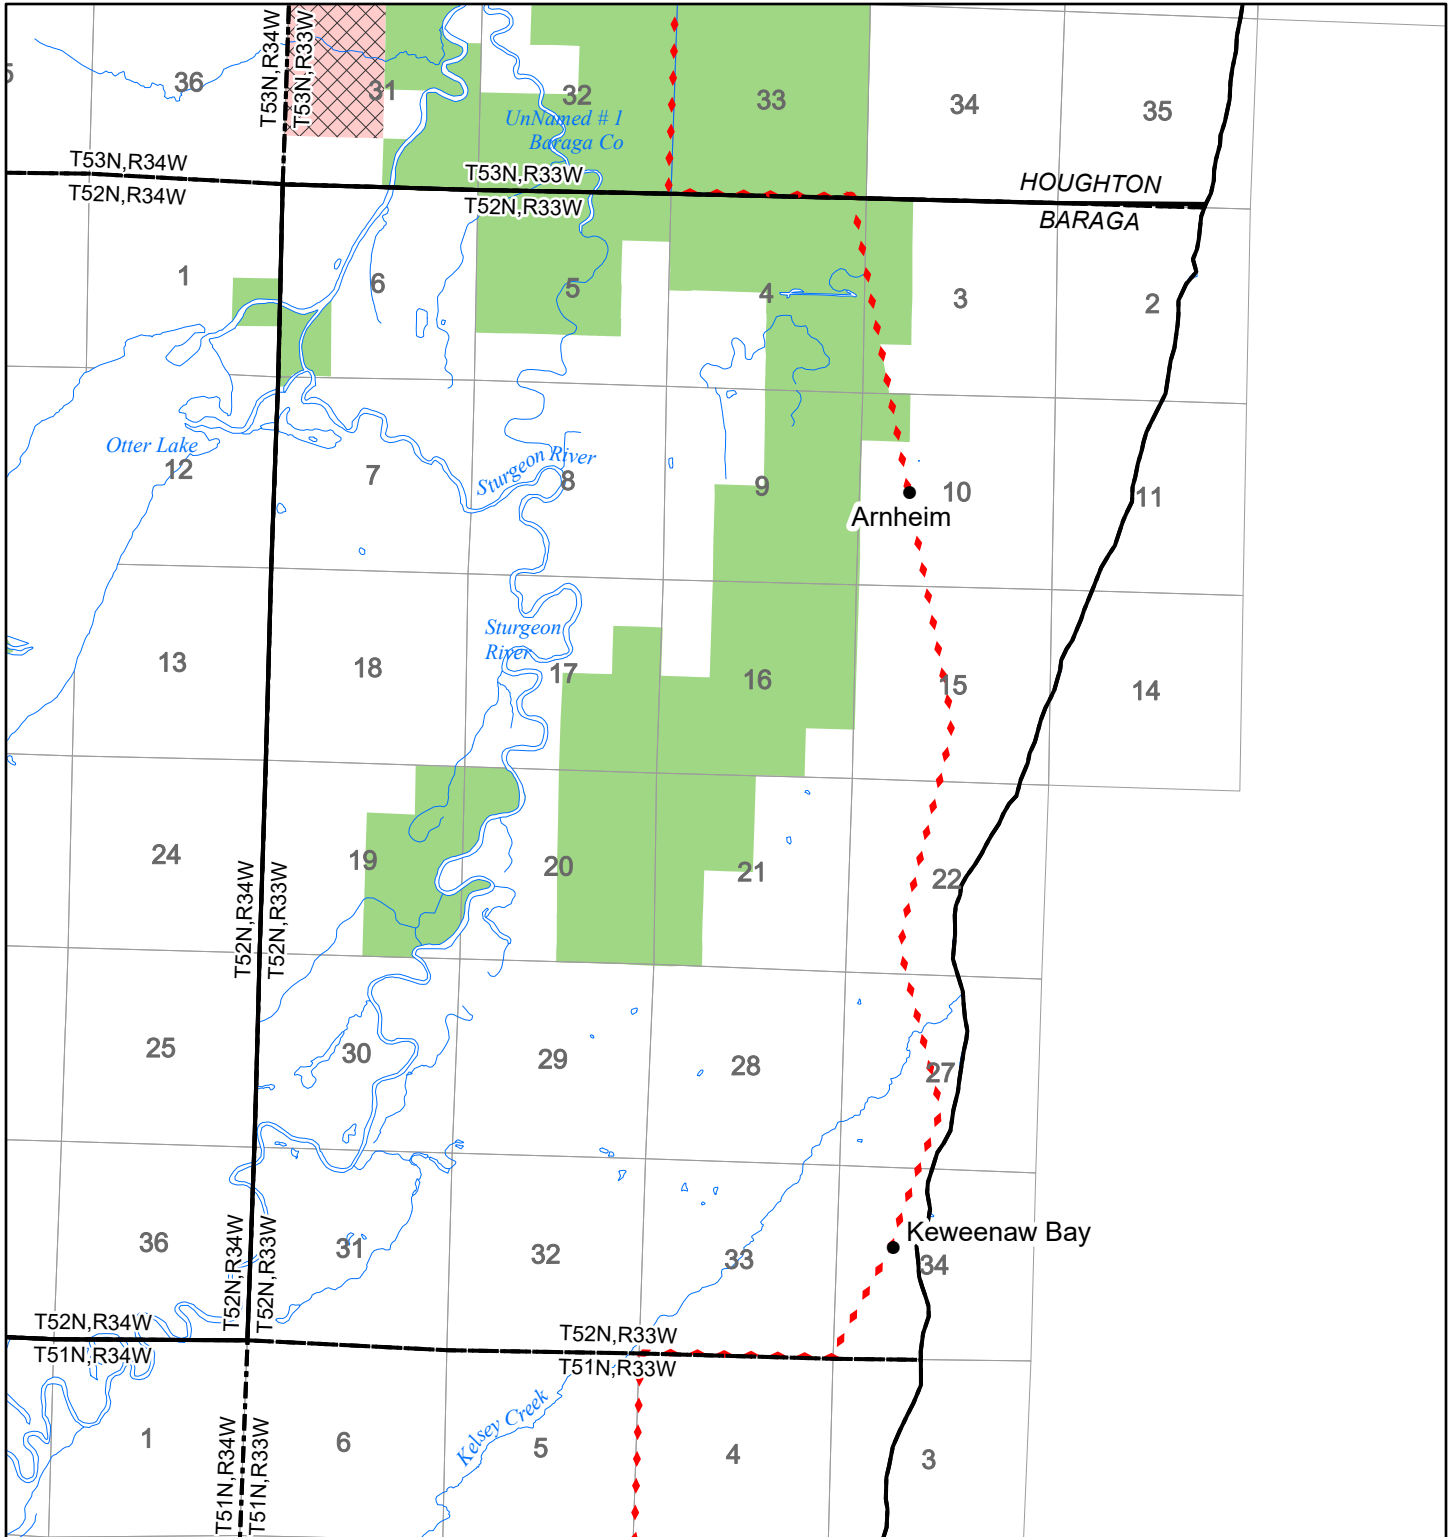

2022 Fuelwood Collection Map

T52N,R33W

BARAGA CO.

- Open to Fuelwood Collection
- Open (Recently Closed Timber Sale)
- State land closed to fuelwood collection
- Snowmobile trail

Effective: April 1, 2022