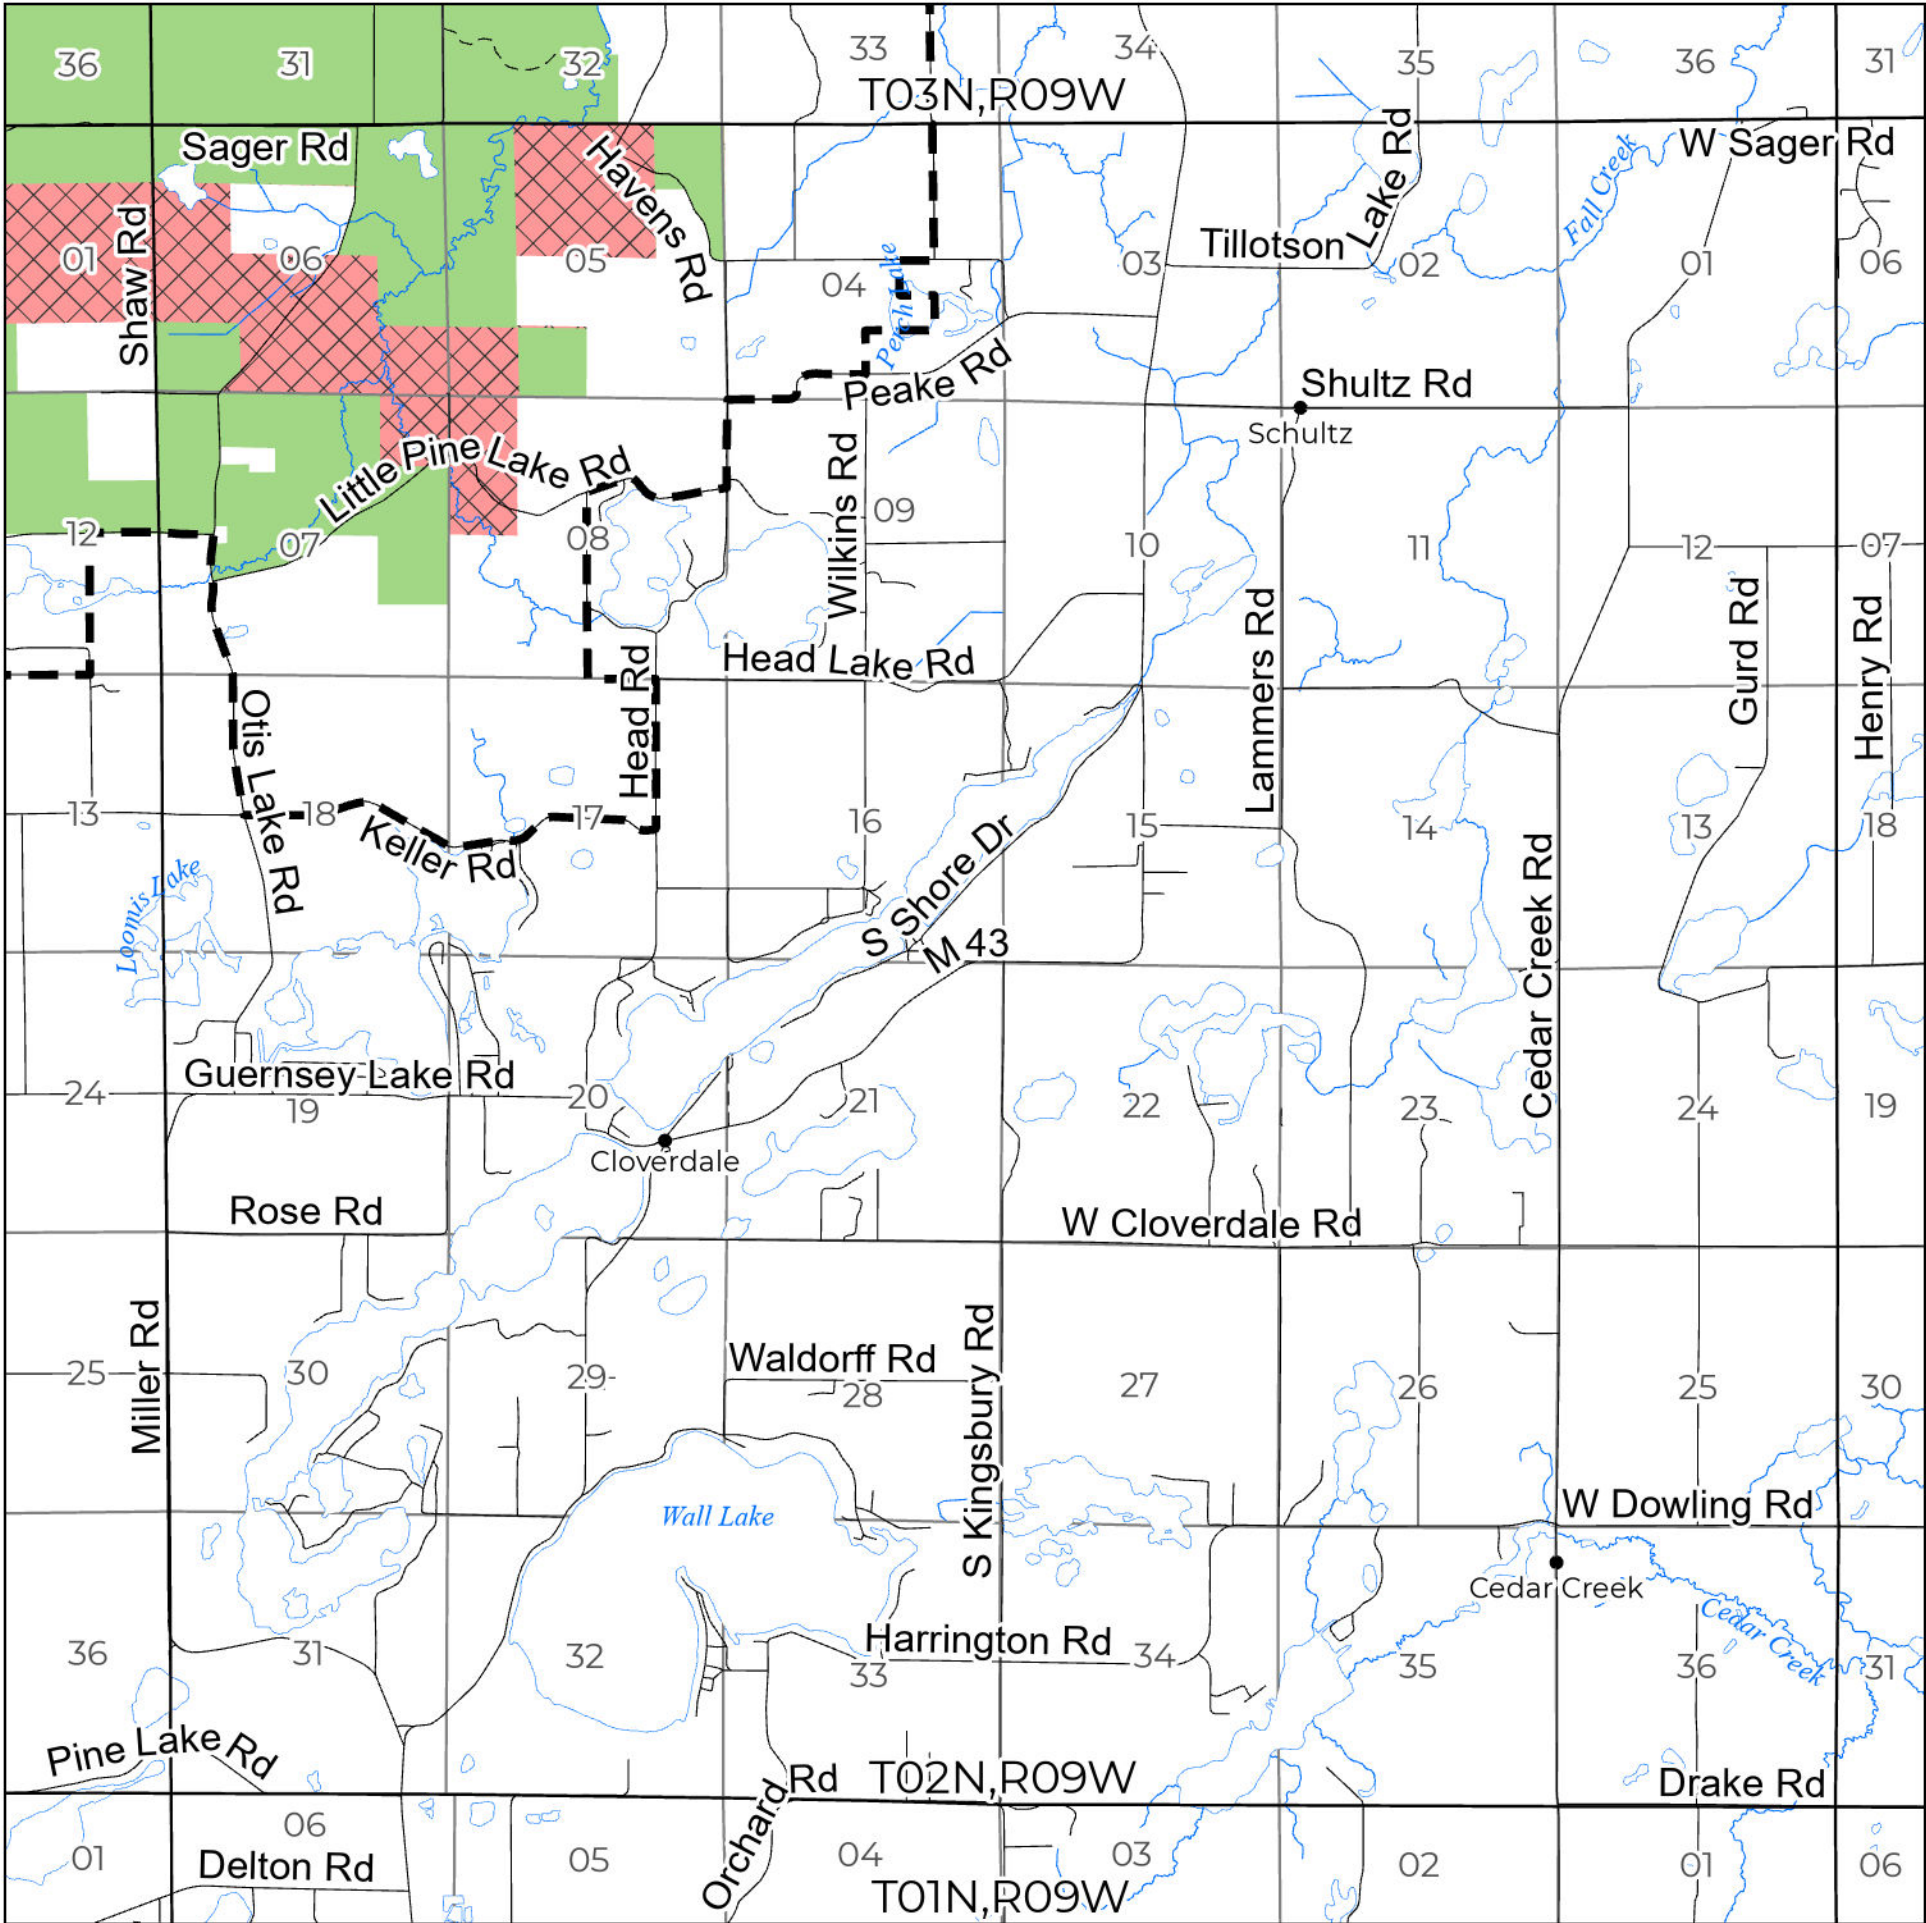

2026 FUELWOOD COLLECTION
BARRY STATE GAME AREA
T02N, R09W
 Barry County

If you need assistance with this map, email DNR-Forestry or call 517-284-5900

State Forest Land Fuelwood Permissions Quarter Quarters

- Open (Recently Closed Timber Sale)
- Open
- Open (Military Restrictions – Possible closure from May to September)
- Closed