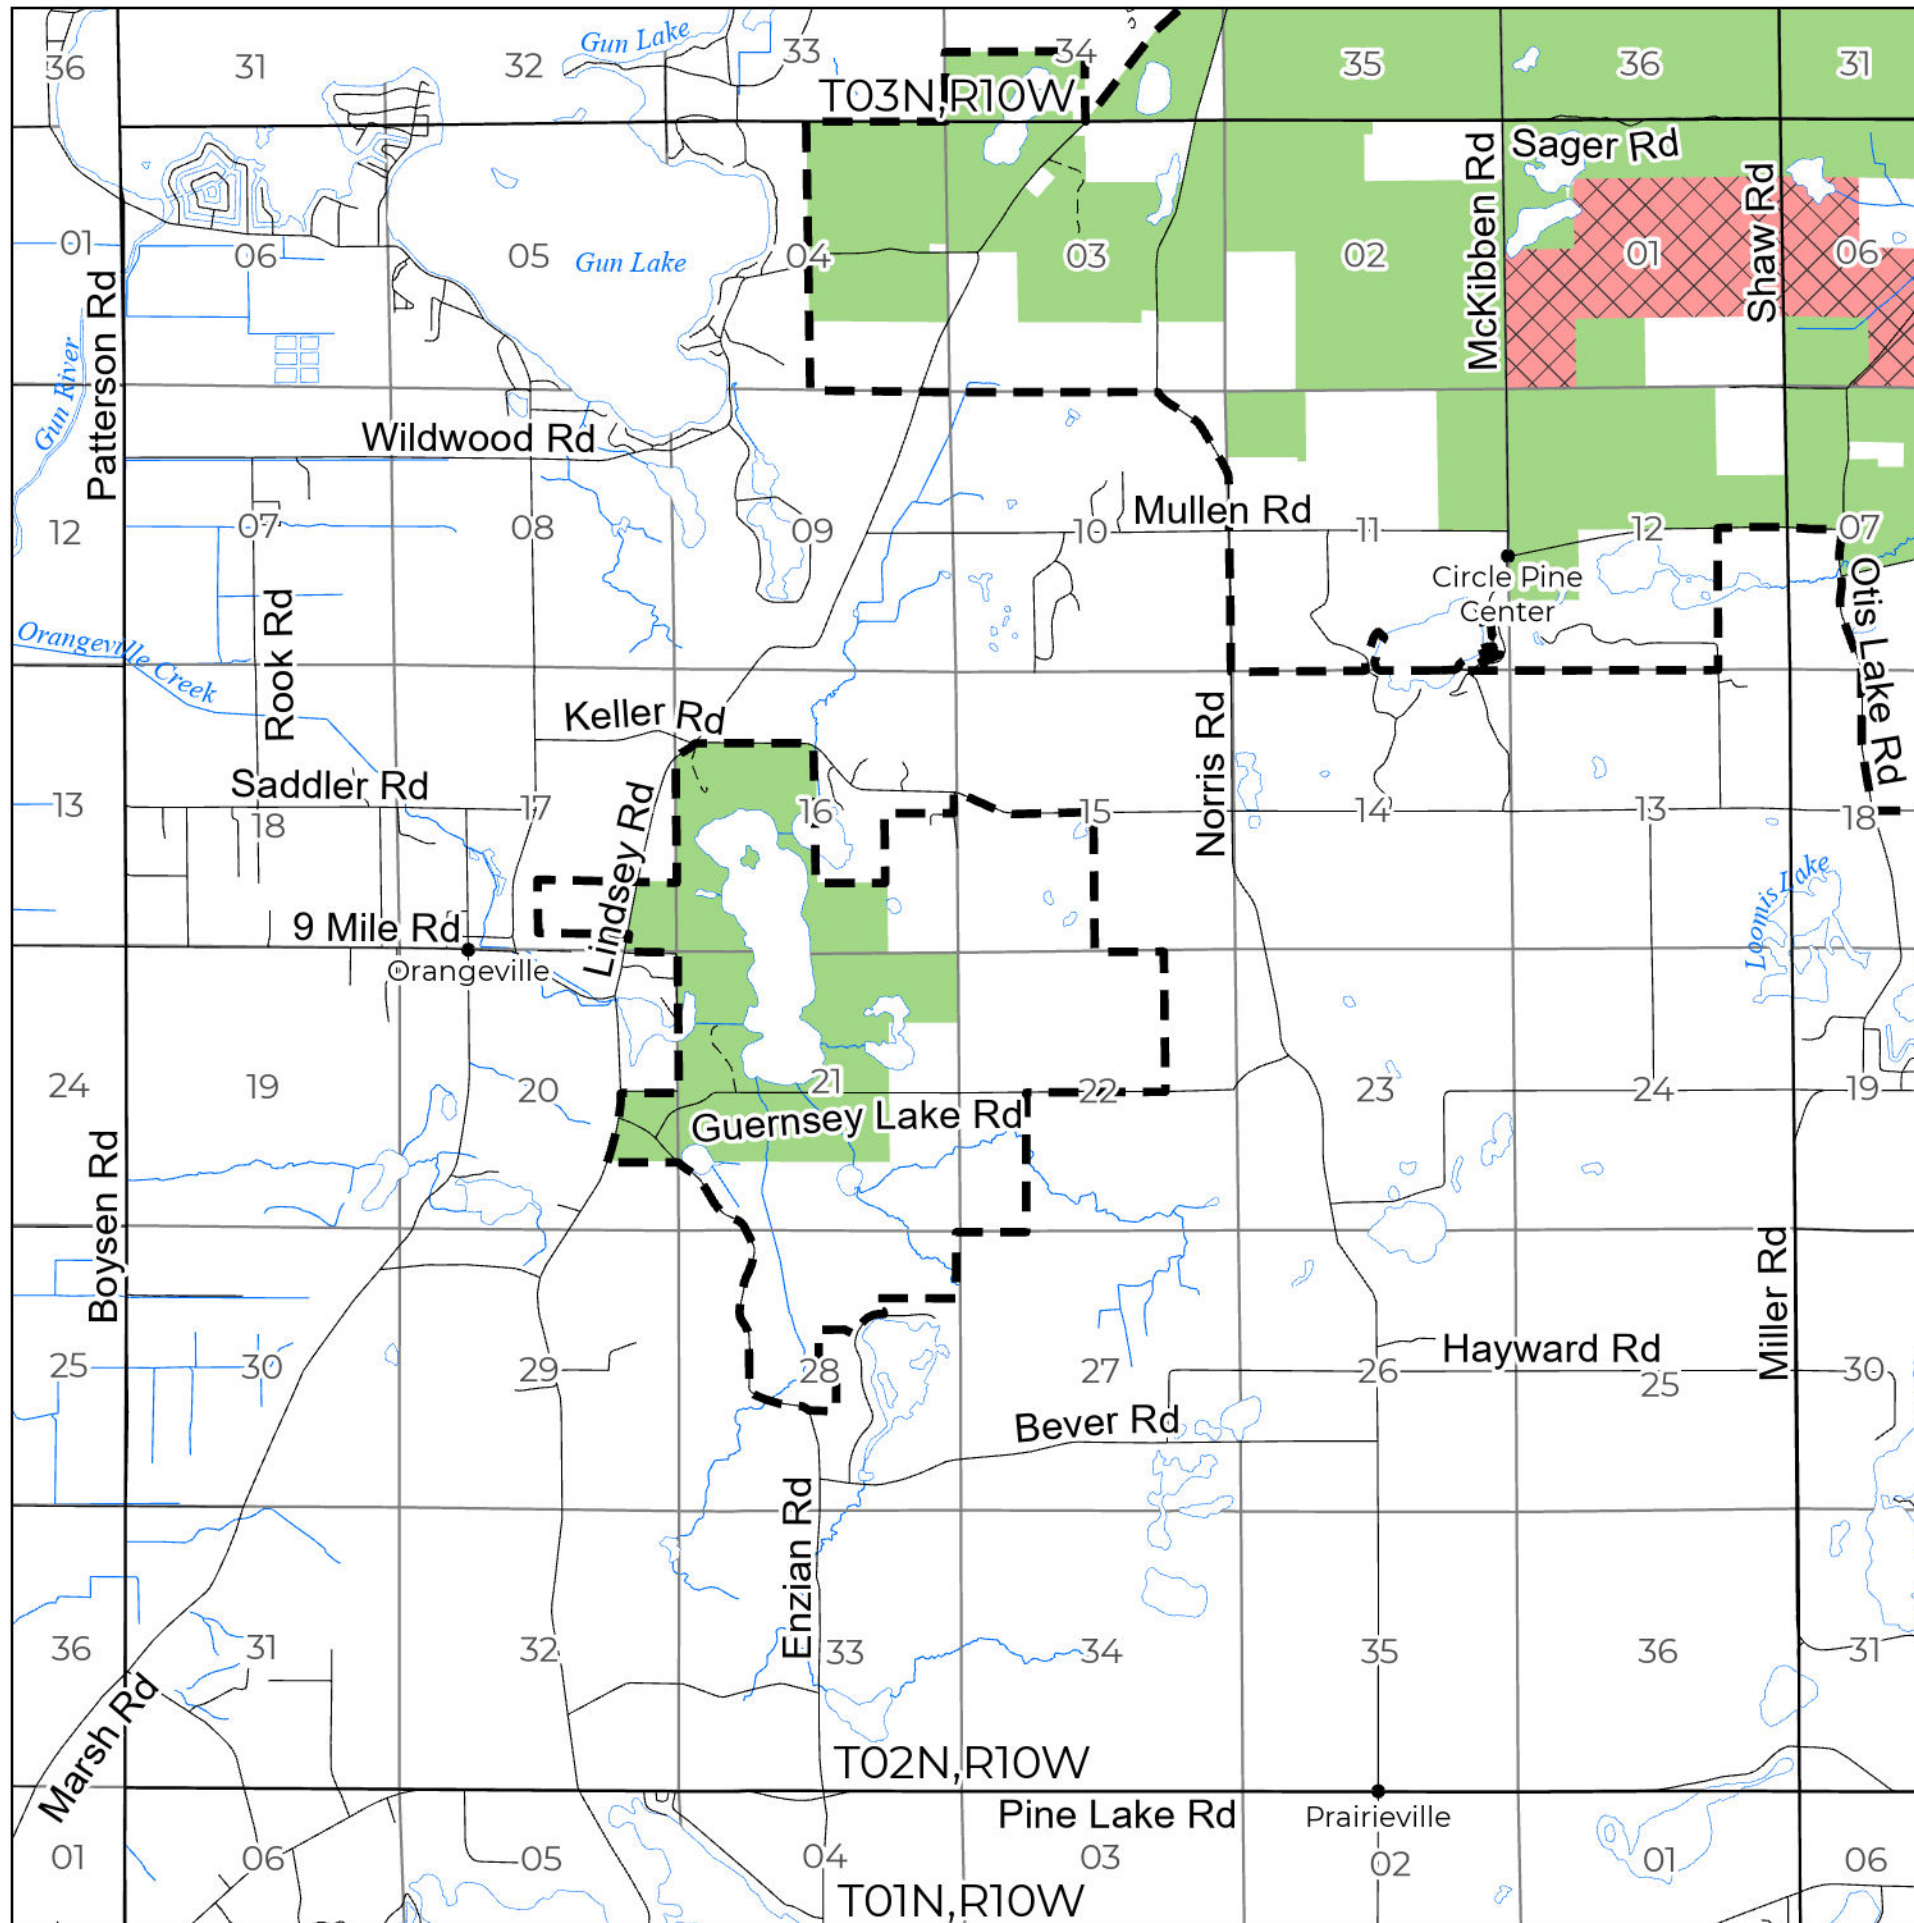

2026 FUELWOOD COLLECTION
BARRY STATE GAME AREA
T02N, R10W
 Barry County

If you need assistance with this map, email DNR-Forestry or call 517-284-5900

- State Forest Land Fuelwood Permissions Quarter Quarters
- Open (Recently Closed Timber Sale)
 - Open
 - Open (Military Restrictions – Possible closure from May to September)
 - Closed