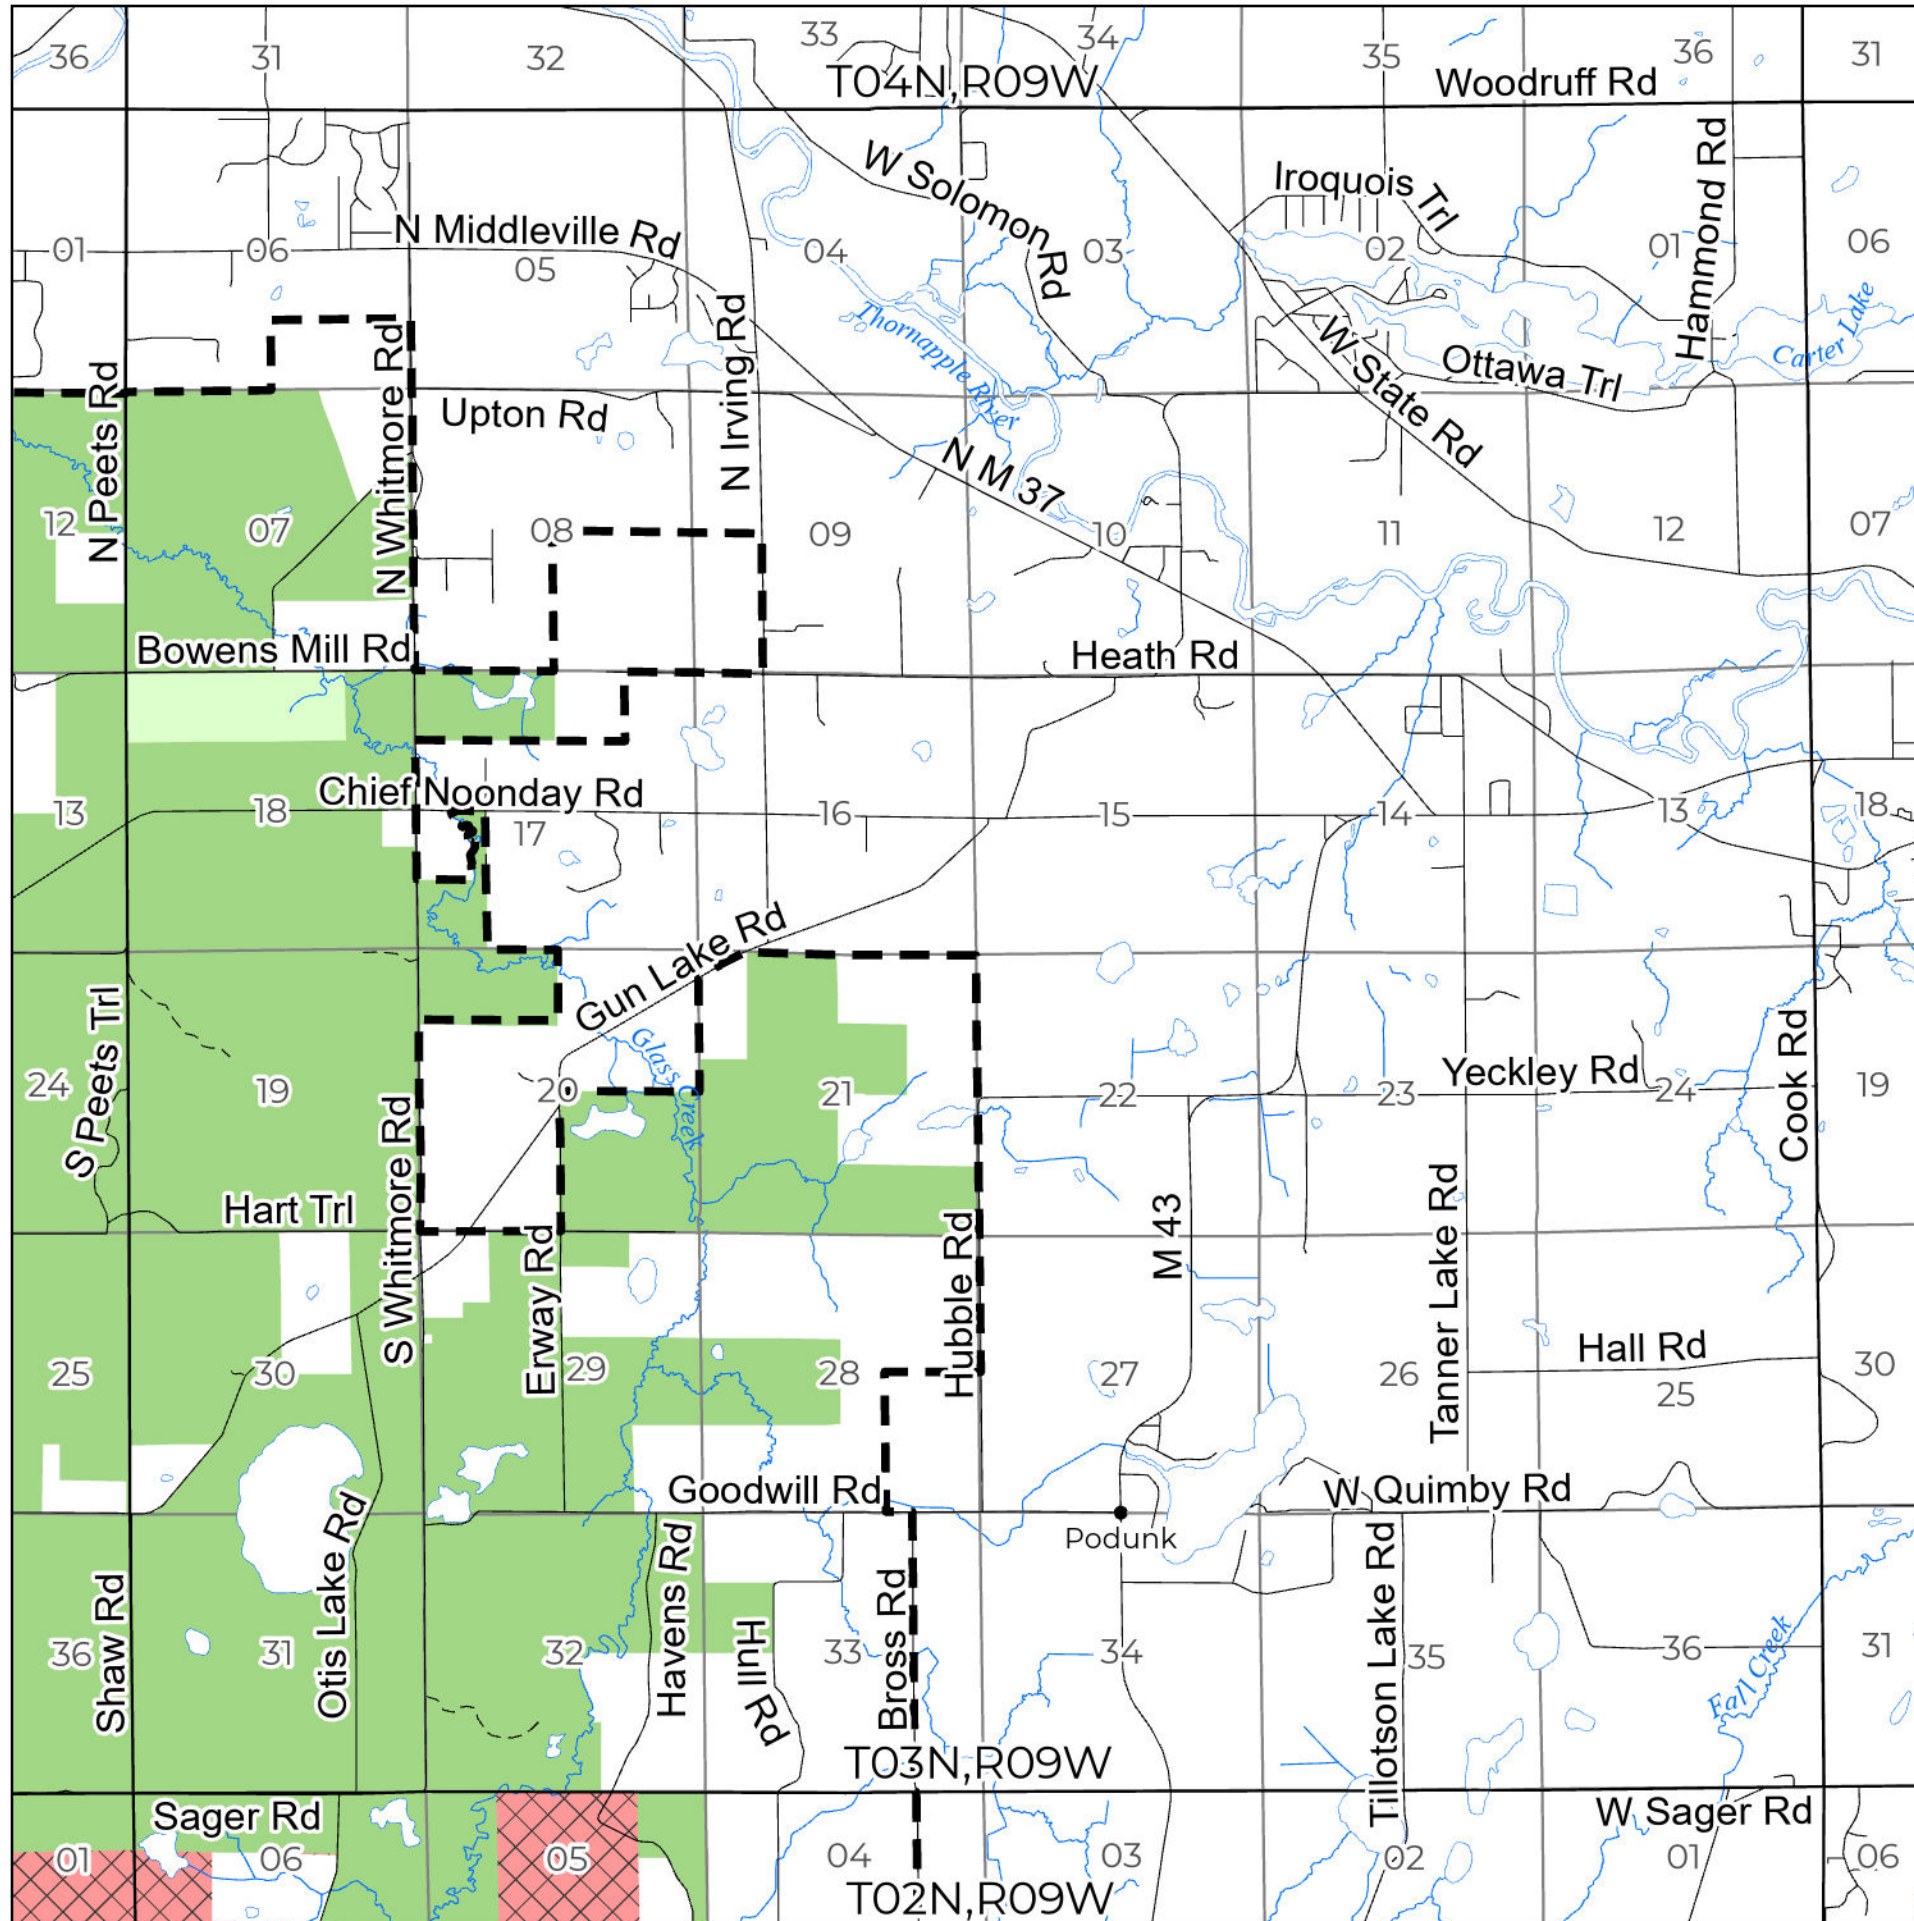

2026 FUELWOOD COLLECTION
BARRY STATE GAME AREA
T03N, R09W
 Barry County

If you need assistance with this map, email DNR-Forestry or call 517-284-5900

- State Forest Land Fuelwood Permissions Quarter Quarters
- Open (Recently Closed Timber Sale)
 - Open
 - Open (Military Restrictions – Possible closure from May to September)
 - Closed