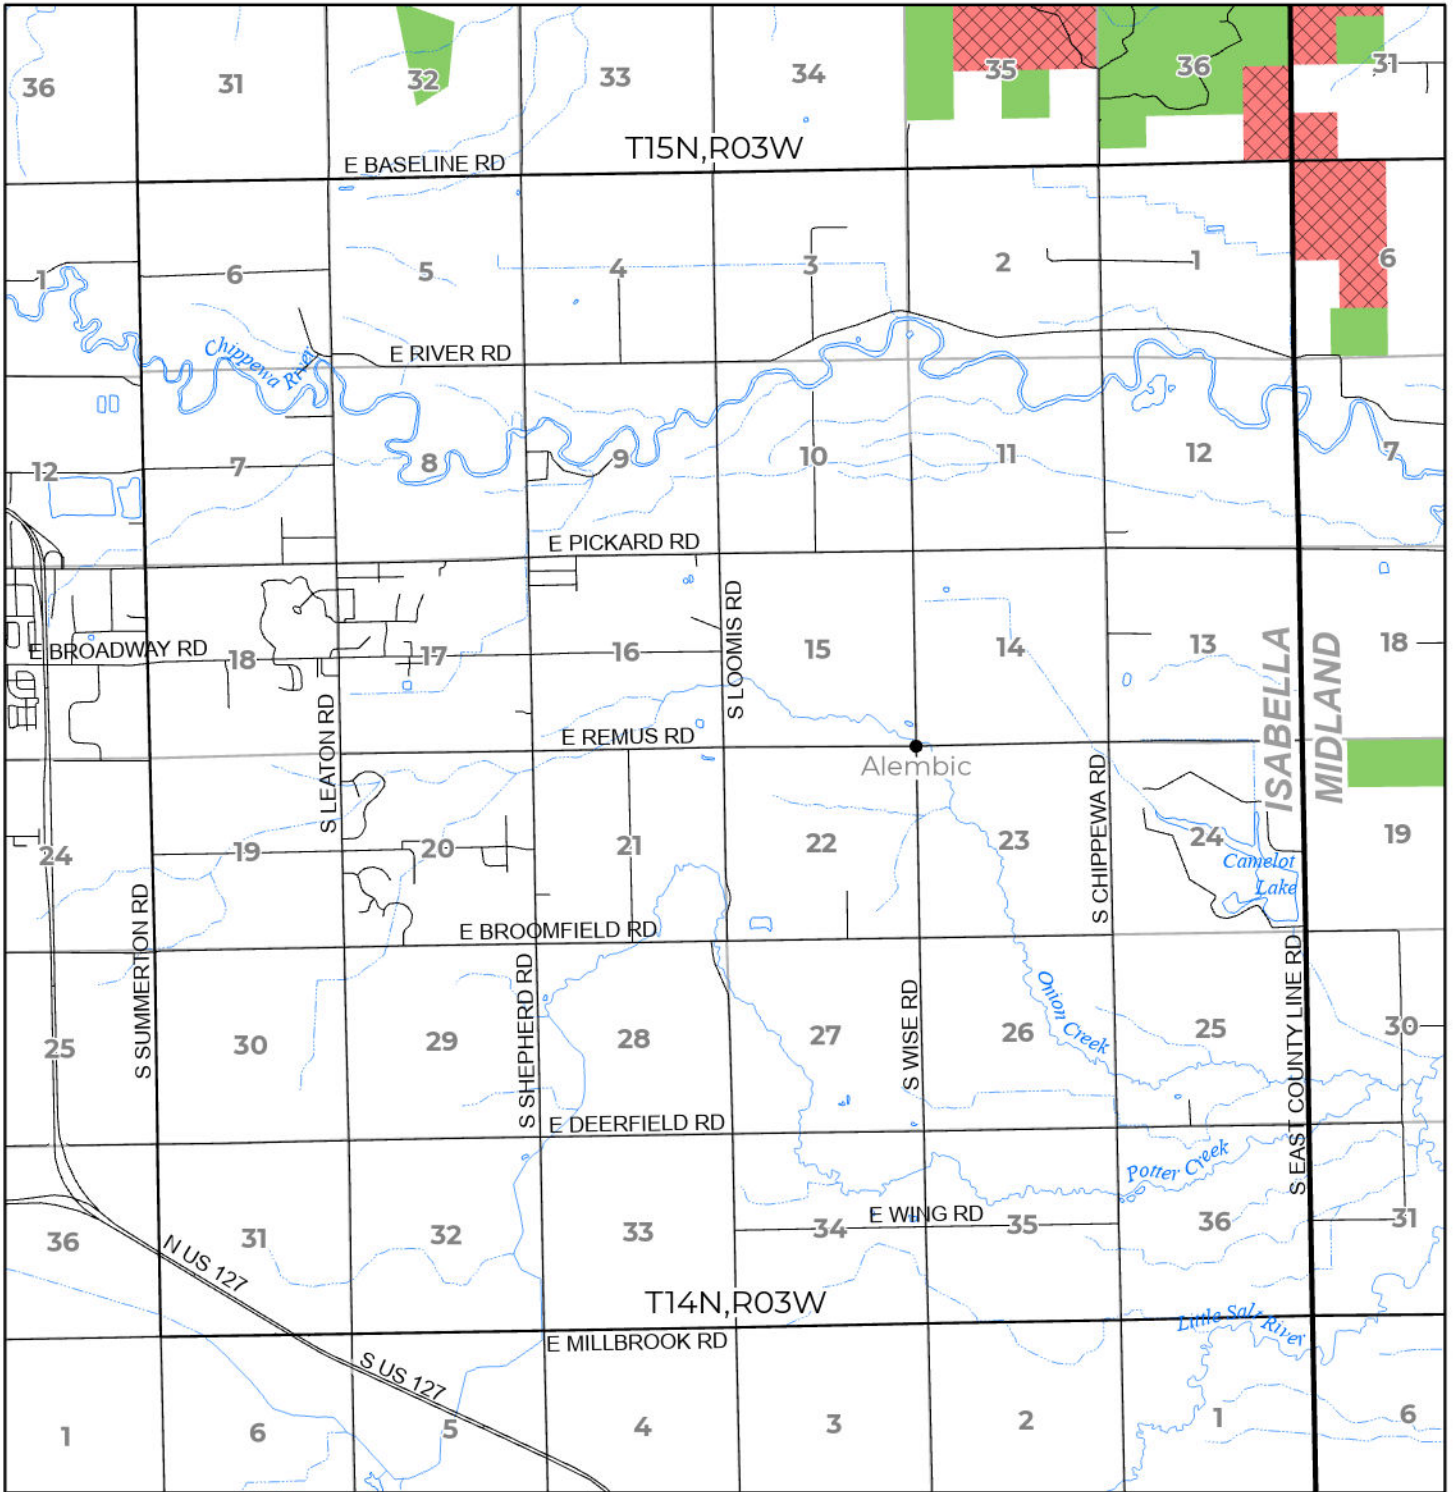

2024 FUELWOOD COLLECTION  
 ISABELLA COUNTY  
**T14N,R03W**

- Open (Recently Closed Timber Sale)
- Open
- Open (Military Restrictions - Possible closure from May to September)
- Closed